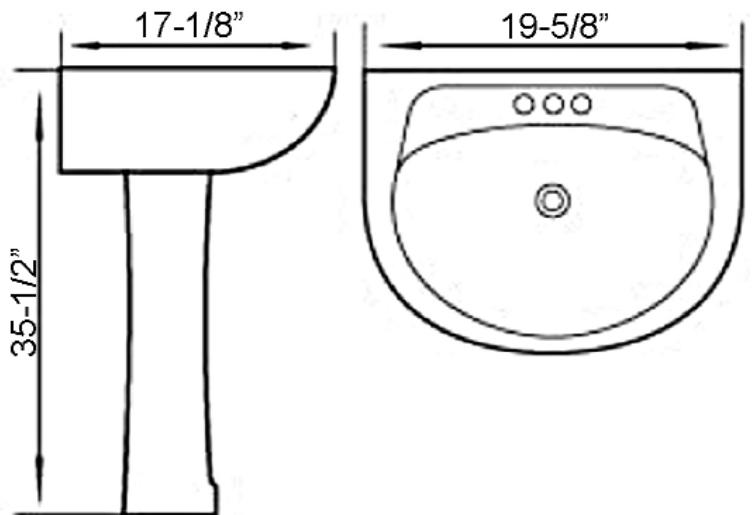

SILVI PEDESTAL LAVATORY

Cat. No.
3-304X

Faucet not included

Mounting Hardware

W: 19-5/8"
D: 17-1/8"
H: 35-1/2"

Column: 28-5/8" L x 9" W x 9" D

Interior Dimensions:

Basin Interior: 16-1/8" x 15-1/8"
Basin Depth: 5-7/8"
Mount bolts height: 32"
Mount holes cc: 7-1/2"
Faucet and spout holes: 1-3/8"
Drain hole: 2"

Features:

- ▶ Made of vitreous china
- ▶ Mounting hardware included
- ▶ Available pre-drilled for single hole (3-3041), 4" centerset (3-3044), or 6" mini widespread (3-3046)
- ▶ Pre-drilled overflow

Colors:

White

Compliance Certification
Meets or exceeds the following specifications: ASME 12.19.2.2013 for vitreous china fixtures.

Dimensions of fixture are nominal and may vary within the range of tolerances established by ASME Standard A112.19.2.2013. Dimensions and specifications subject to change without notice.