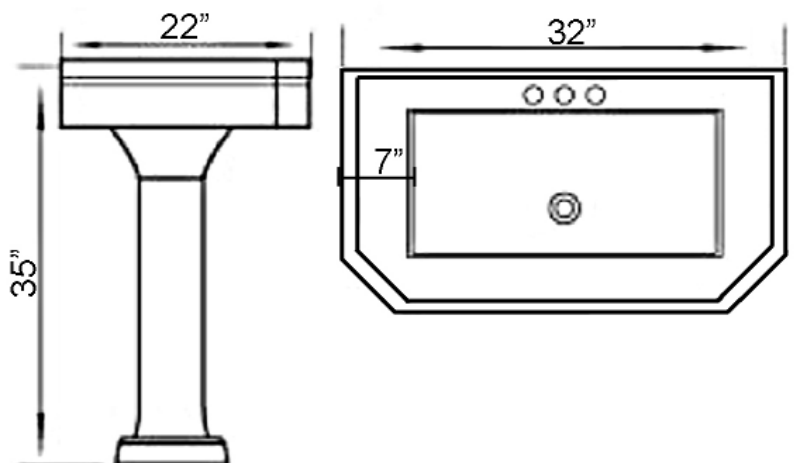

CORBIN PEDESTAL LAVATORY

Cat. No.
3-301X

Faucet not included

Mounting hardware

W: 32"
D: 22"
H: 35"

Column: 27-5/8" L x 12" W x 12" D

Interior Dimensions:

Basin Interior: 11-3/4" x 18-3/8"
 Basin Depth: 6-1/2"
 Back of basin to center of drain: 8-3/4"
 Back of basin to center of faucet: 3-1/8"
 Mount bolts height: 32"
 Mount holes cc: 7-1/2"
 Faucet and spout holes: 1-3/8"
 Drain hole: 2"

Features:

- ▶ Made of vitreous china
- ▶ Mounting hardware included
- ▶ Available pre-drilled for single hole (3-3011), 4" centerset (3-3014), or 8" widespread (3-3018) faucet
- ▶ Pre-drilled overflow

Colors:

White

Compliance Certification

Meets or exceeds the following specifications: ASME 12.19.2.2013 for vitreous china fixtures.

Dimensions of fixture are nominal and may vary within the range of tolerances established by ASME Standard A112.19.2.2013. Dimensions and specifications subject to change without notice.