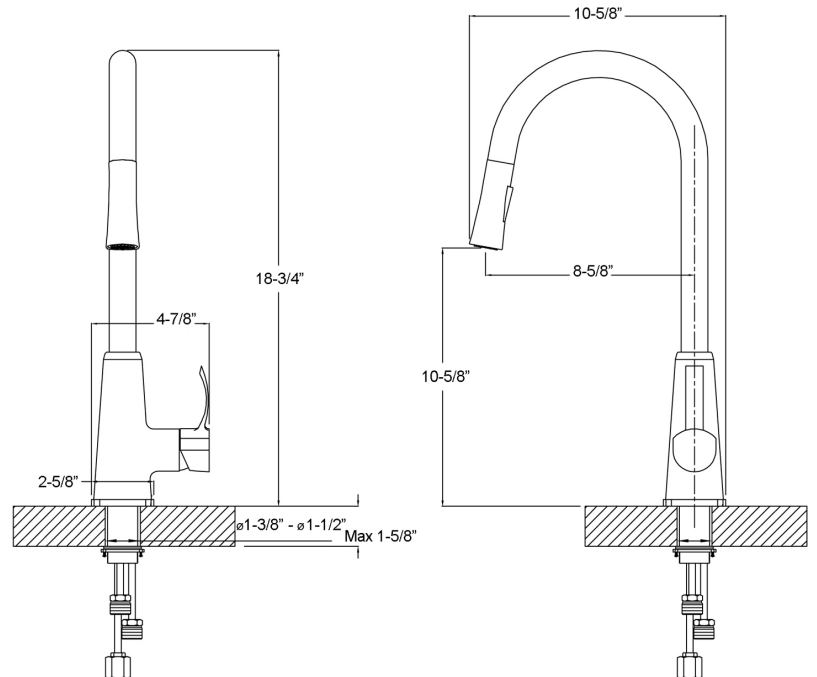

# CHRISTABEL KITCHEN FAUCET

Cat. No.  
KFS406

W: 4-7/8"  
D: 10-5/8"  
H: 18-3/4"

## Features:

- ▶ Constructed of solid brass
- ▶ Magnetic pull down spray
- ▶ Spray head has two functions
- ▶ Includes 2 braided hoses
- ▶ Hoses have 1/2" male connectors
- ▶ Ceramic cartridge
- ▶ Height to spout: 9-3/4"
- ▶ Spout reach: 9-3/4"
- ▶ Flow rate is 1.8 GPM at 60 psi
- ▶ cUPC/NSF/AB1953 Certified

## Finishes:

- CP** Polished Chrome
- BN** Brushed Nickel
- ORB** Oil Rubbed Bronze

Dimensions of fixture are nominal and may vary. Dimensions and specifications subject to change without notice.