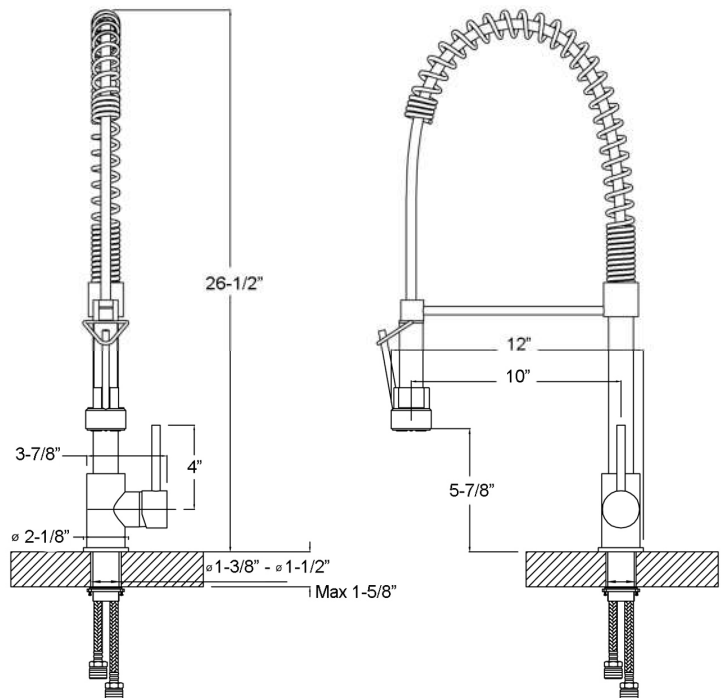

# CELIE KITCHEN FAUCET

Cat. No.  
KFS402

W: 3-7/8"  
D: 12"  
H: 26-1/2"

## Features:

- ▶ Constructed of solid brass
- ▶ Faucet features spring spout
- ▶ Includes 2 braided hoses
- ▶ Hoses have 1/2" male connectors
- ▶ Ceramic cartridge
- ▶ Height to spout: 25-1/2"
- ▶ Spout reach: 10"
- ▶ Flow rate is 1.8 GPM at 60 psi
- ▶ cUPC/NSF/AB1953 Certified
- ▶ Available in 3 finishes

## Finishes:

- CP Polished Chrome
- BN Brushed Nickel
- ORB Oil Rubbed Bronze

Dimensions of fixture are nominal and may vary. Dimensions and specifications subject to change without notice.