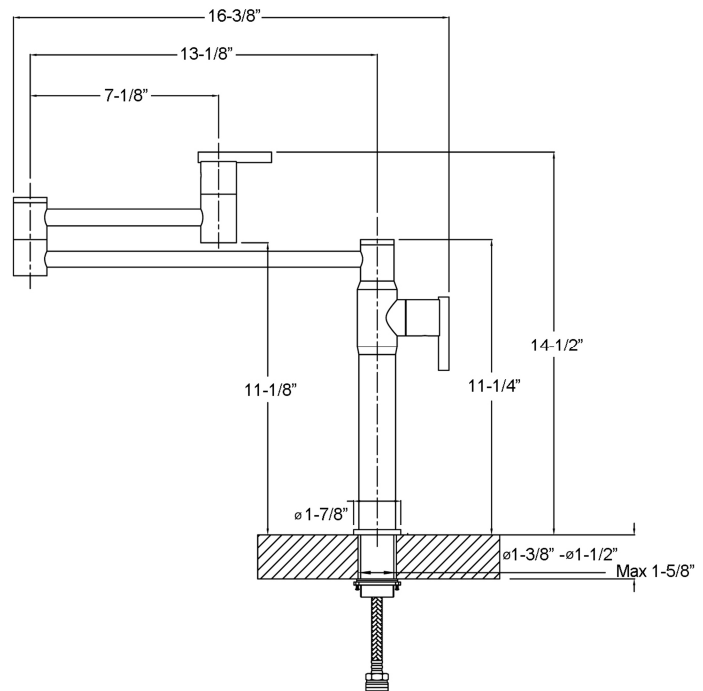

# CADBY POTFILLER

Cat. No.  
KFP600

W: 1-7/8"  
D: 15"  
H: 14-1/2"

## Features:

- ▶ Constructed of solid brass
- ▶ Single hole deck mount installation
- ▶ Single lever handle operation
- ▶ Convenience of dual handles for on/off
- ▶ Supplies cold water only
- ▶ Includes braided hose
- ▶ Hoses have 1/2" male connectors
- ▶ 1/4" Turn ceramic cartridges
- ▶ Height to spout: 11-1/8"
- ▶ Spout reach: 22-3/4"
- ▶ Measures 14-1/8" across when folded against wall
- ▶ Flow rate is 2.6 GPM at 60 psi
- ▶ cUPC/NSF/AB1953 Certified
- ▶ Available in 3 finishes

## Finishes:

**CP** Polished Chrome  
**BN** Brushed Nickel  
**ORB** Oil Rubbed Bronze

Dimensions of fixture are nominal and may vary. Dimensions and specifications subject to change without notice.