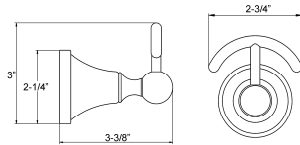

Finishes

CP	Polished Chrome
BN	Brushed Nickel
MB	Matte Black
AB	Antique Brass
ORB	Oil Rubbed Bronze

GLEASON ACCESSORIES

L: 2-³/₄"
W: 3-³/₈"
H: 3"

ADRH102
Gleason Double Robe Hook

L: 7-¹/₂"
W: 2-¹/₄"
H: 7-³/₄"

ATR102
Gleason Towel Ring

L: 25-⁷/₈"
W: 3-¹/₂"
H: "

ATB102-24"
Gleason Towel Bar 24"

L: 25-⁷/₈"
W: 6"
H: "

ADTB102-24
Gleason Double Tower Bar 24"

L: 8-⁵/₈"
W: 3-³/₈"
H: "

ATPH102
Gleason Toilet Paper Holder

L: 20"
W: 3-¹/₂"
H: "

ATB102-18
Gleason Towel Bar 18"

L: 20"
W: 6"
H: "

ADTB102-18
Gleason Double Towel Bar 18"

L: 25"
W: 5-³/₈"
H: "

AGS102
Gleason Glass Shelf

Dimensions and specifications subject to change without notice.