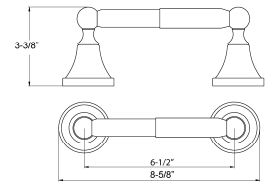

Finishes

CP	Polished Chrome
BN	Brushed Nickel
MB	Matte Black
AB	Antique Brass
ORB	Oil Rubbed Bronze

GLEASON ACCESSORIES

L: 2-³/₄"
W: 3-³/₈"
H: 3"

ADRH102
Gleason Double Robe Hook

L: 7-¹/₂"
W: 2-¹/₄"
H: 7-³/₄"

ATR102
Gleason Towel Ring

L: 25-⁷/₈"
W: 3-¹/₂"
H: "

ATB102-24"
Gleason Towel Bar 24"

L: 25-⁷/₈"
W: 6"
H: "

ADTB102-24
Gleason Double Tower Bar 24"

L: 8-⁵/₈"
W: 3-³/₈"
H: "

ATPH102
Gleason Toilet Paper Holder

L: 20"
W: 3-¹/₂"
H: "

ATB102-18
Gleason Towel Bar 18"

L: 20"
W: 6"
H: "

ADTB102-18
Gleason Double Towel Bar 18"

L: 25"
W: 5-³/₈"
H: "

AGS102
Gleason Glass Shelf

Dimensions and specifications subject to change without notice.