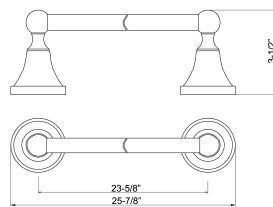

Finishes

CP	Polished Chrome
BN	Brushed Nickel
MB	Matte Black
AB	Antique Brass
ORB	Oil Rubbed Bronze

GLEASON ACCESSORIES

L: 2-³/₄"
W: 3-³/₈"
H: 3"

ADRH102
Gleason Double Robe Hook

L: 7-¹/₂"
W: 2-¹/₄"
H: 7-³/₄"

ATR102
Gleason Towel Ring

L: 25-⁷/₈"
W: 3-¹/₂"
H: "

ATB102-24"
Gleason Towel Bar 24"

L: 25-⁷/₈"
W: 6"
H: "

ADTB102-24
Gleason Double Tower Bar 24"

L: 8-⁵/₈"
W: 3-³/₈"
H: "

ATPH102
Gleason Toilet Paper Holder

L: 20"
W: 3-¹/₂"
H: "

ATB102-18
Gleason Towel Bar 18"

L: 20"
W: 6"
H: "

ADTB102-18
Gleason Double Towel Bar 18"

L: 25"
W: 5-³/₈"
H: "

AGS102
Gleason Glass Shelf

Dimensions and specifications subject to change without notice.