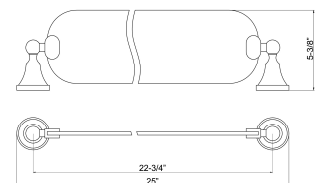

Finishes

CP	Polished Chrome
BN	Brushed Nickel
MB	Matte Black
AB	Antique Brass
ORB	Oil Rubbed Bronze

GLEASON ACCESSORIES

L: 2-³/₄"
W: 3-³/₈"
H: 3"

ADRH102
Gleason Double Robe Hook

L: 7-¹/₂"
W: 2-¹/₄"
H: 7-³/₄"

ATR102
Gleason Towel Ring

L: 25-⁷/₈"
W: 3-¹/₂"
H: "

ATB102-24"
Gleason Towel Bar 24"

L: 25-⁷/₈"
W: 6"
H: "

ADTB102-24
Gleason Double Tower Bar 24"

L: 8-⁵/₈"
W: 3-³/₈"
H: "

ATPH102
Gleason Toilet Paper Holder

L: 20"
W: 3-¹/₂"
H: "

ATB102-18
Gleason Towel Bar 18"

L: 20"
W: 6"
H: "

ADTB102-18
Gleason Double Towel Bar 18"

L: 25"
W: 5-³/₈"
H: "

AGS102
Gleason Glass Shelf

Dimensions and specifications subject to change without notice.