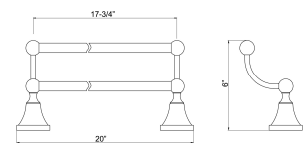

ATR102
Gleason Towel Ring

L: 25-⁷/₈"
W: 3-¹/₂"
H: "

ATB102-24"
Gleason Towel Bar 24"

L: 25-⁷/₈"
W: 6"
H: "

ADTB102-24
Gleason Double Tower Bar 24"

L: 8-⁵/₈"
W: 3-³/₈"
H: "

ATPH102
Gleason Toilet Paper Holder

L: 20"
W: 3-¹/₂"
H: "

ATB102-18
Gleason Towel Bar 18"

L: 20"
W: 6"
H: "

ADTB102-18
Gleason Double Towel Bar 18"

L: 25"
W: 5-³/₈"
H: "

AGS102
Gleason Glass Shelf

Dimensions and specifications subject to change without notice.