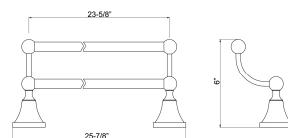

ATR102
Gleason Towel Ring

L: 25-⁷/₈"
W: 3-¹/₂"
H: "

ATB102-24"
Gleason Towel Bar 24"

L: 25-⁷/₈"
W: 6"
H: "

ADTB102-24
Gleason Double Tower Bar 24"

L: 8-⁵/₈"
W: 3-³/₈"
H: "

ATPH102
Gleason Toilet Paper Holder

L: 20"
W: 3-¹/₂"
H: "

ATB102-18
Gleason Towel Bar 18"

L: 20"
W: 6"
H: "

ADTB102-18
Gleason Double Towel Bar 18"

L: 25"
W: 5-³/₈"
H: "

AGS102
Gleason Glass Shelf

Dimensions and specifications subject to change without notice.