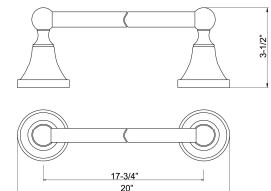

Finishes

CP	Polished Chrome
BN	Brushed Nickel
MB	Matte Black
AB	Antique Brass
ORB	Oil Rubbed Bronze

GLEASON ACCESSORIES

L: 2-³/₄"
W: 3-³/₈"
H: 3"

ADRH102
Gleason Double Robe Hook

L: 7-¹/₂"
W: 2-¹/₄"
H: 7-³/₄"

ATR102
Gleason Towel Ring

L: 25-⁷/₈"
W: 3-¹/₂"
H: "

ATB102-24"
Gleason Towel Bar 24"

L: 25-⁷/₈"
W: 6"
H: "

ADTB102-24
Gleason Double Tower Bar 24"

L: 8-⁵/₈"
W: 3-³/₈"
H: "

ATPH102
Gleason Toilet Paper Holder

L: 20"
W: 3-¹/₂"
H: "

ATB102-18
Gleason Towel Bar 18"

L: 20"
W: 6"
H: "

ADTB102-18
Gleason Double Towel Bar 18"

L: 25"
W: 5-³/₈"
H: "

AGS102
Gleason Glass Shelf

Dimensions and specifications subject to change without notice.