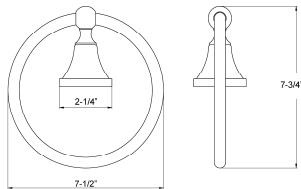

Finishes

CP	Polished Chrome
BN	Brushed Nickel
MB	Matte Black
AB	Antique Brass
ORB	Oil Rubbed Bronze

GLEASON ACCESSORIES

L: 2-³/₄"
W: 3-³/₈"
H: 3"

ADRH102
Gleason Double Robe Hook

L: 7-¹/₂"
W: 2-¹/₄"
H: 7-³/₄"

ATR102
Gleason Towel Ring

L: 25-⁷/₈"
W: 3-¹/₂"
H: "

ATB102-24"
Gleason Towel Bar 24"

L: 25-⁷/₈"
W: 6"
H: "

ADTB102-24
Gleason Double Tower Bar 24"

L: 8-⁵/₈"
W: 3-³/₈"
H: "

ATPH102
Gleason Toilet Paper Holder

L: 20"
W: 3-¹/₂"
H: "

ATB102-18
Gleason Towel Bar 18"

L: 20"
W: 6"
H: "

ADTB102-18
Gleason Double Towel Bar 18"

L: 25"
W: 5-³/₈"
H: "

AGS102
Gleason Glass Shelf

Dimensions and specifications subject to change without notice.