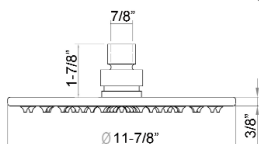

DRAPER SHOWER HEAD

Cat. No.
5902

Features:

- ▶ Round shower head
- ▶ Wall-mount
- ▶ 304 Grade stainless steel
- ▶ Flow Rate is 2 GPM
- ▶ ½" Connection thread
- ▶ Available in 5 sizes: 8" (5902-8), 10" (5902-10), 12" (5902-12), 14" (5902-14), 16" (5902-16)
- ▶ Available in 2 finishes

Finishes:

- SB** Brushed Stainless
SP Polished Stainless

5902-8

5902-10

5902-16

5902-12

5902-14

Dimensions and specifications subject to change without notice.