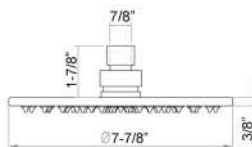

DRAPER SHOWER HEAD

Cat. No.
5902

Features:

- ▶ Round shower head
- ▶ Wall-mount
- ▶ 304 Grade stainless steel
- ▶ Flow Rate is 2 GPM
- ▶ ½" Connection thread
- ▶ Available in 5 sizes: 8" (5902-8), 10" (5902-10), 12" (5902-12), 14" (5902-14), 16" (5902-16)
- ▶ Available in 2 finishes

Finishes:

- SB** Brushed Stainless
SP Polished Stainless

5902-8

5902-10

5902-16

5902-12

5902-14

Dimensions and specifications subject to change without notice.