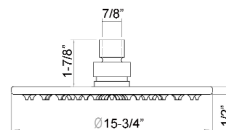

DRAPER SHOWER HEAD

Cat. No.
5902

Features:

- ▶ Round shower head
- ▶ Wall-mount
- ▶ 304 Grade stainless steel
- ▶ Flow Rate is 2 GPM
- ▶ ½" Connection thread
- ▶ Available in 5 sizes: 8" (5902-8), 10" (5902-10), 12" (5902-12), 14" (5902-14), 16" (5902-16)
- ▶ Available in 2 finishes

Finishes:

- SB** Brushed Stainless
SP Polished Stainless

5902-8

5902-10

5902-16

5902-12

5902-14

Dimensions and specifications subject to change without notice.