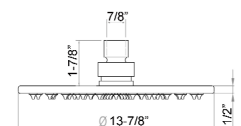

DRAPER SHOWER HEAD

Cat. No.
5902

Features:

- ▶ Round shower head
- ▶ Wall-mount
- ▶ 304 Grade stainless steel
- ▶ Flow Rate is 2 GPM
- ▶ ½" Connection thread
- ▶ Available in 5 sizes: 8" (5902-8), 10" (5902-10), 12" (5902-12), 14" (5902-14), 16" (5902-16)
- ▶ Available in 2 finishes

Finishes:

- SB** Brushed Stainless
SP Polished Stainless

5902-8

5902-10

5902-16

5902-12

5902-14

Dimensions and specifications subject to change without notice.