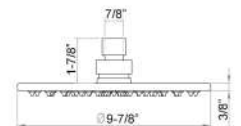

DRAPER SHOWER HEAD

Cat. No.
5902

Features:

- ▶ Round shower head
- ▶ Wall-mount
- ▶ 304 Grade stainless steel
- ▶ Flow Rate is 2 GPM
- ▶ ½" Connection thread
- ▶ Available in 5 sizes: 8" (5902-8), 10" (5902-10), 12" (5902-12), 14" (5902-14), 16" (5902-16)
- ▶ Available in 2 finishes

Finishes:

- SB** Brushed Stainless
SP Polished Stainless

5902-8

5902-10

5902-16

5902-12

5902-14

Dimensions and specifications subject to change without notice.