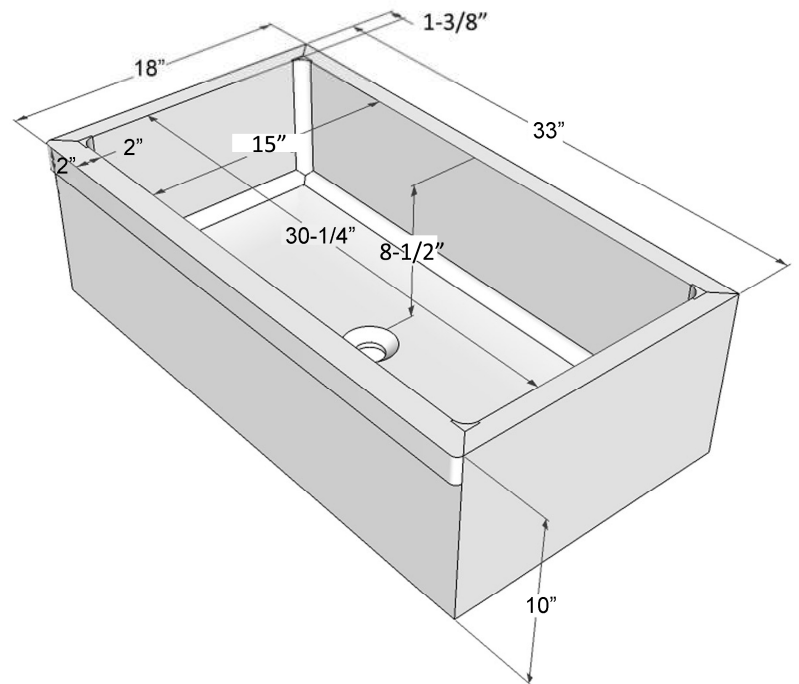

**33" MALAKI SINGLE
BOWL FARMER SINK**

Cat. No
FSTSB6014-TK

Interior-view

Top Measurements:

W: 33"
D: 18"
H: 10"

Bottom Measurements:

33" x 18"

***Please do NOT cut hole without
template or actual product.**

Interior Bowl Dimensions:

Basin Interior: 30-1/4" W x 15" D
Basin Depth: 8-1/2"

Features:

- ▶ Teak construction
- ▶ Sink is finished on all sides
- ▶ Accommodates 3-1/2" drain
- ▶ Rim 1-3/8"
- ▶ South Asia forest wood
- ▶ Suitable for exposed front or under counter installation

Finish:

TK Teak

Dimensions of fixture are nominal and may vary. Dimensions and specifications subject to change without notice.