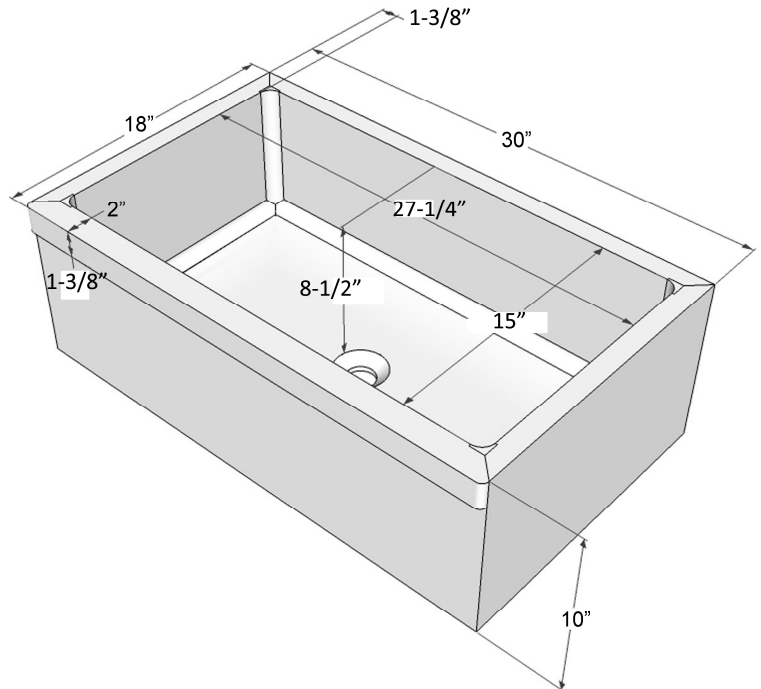

**30" MALAKI SINGLE
BOWL FARMER SINK**

Cat. No
FSTSB6012-TK

Interior-view

Top Measurements:

W: 30"
D: 18"
H: 10"

Bottom Measurements:

30" x 18"

***Please do NOT cut hole without
template or actual product.**

Interior Bowl Dimensions:

Basin Interior: 27-1/4" W x 15" D
Basin Depth: 8-1/2"

Features:

- ▶ Teak construction
- ▶ Sink is finished on all sides
- ▶ Accommodates 3-1/2" drain
- ▶ Rim 1-3/8"
- ▶ South Asia forest wood
- ▶ Suitable for exposed front or under counter installation

Finish:

TK Teak

Dimensions of fixture are nominal and may vary. Dimensions and specifications subject to change without notice.