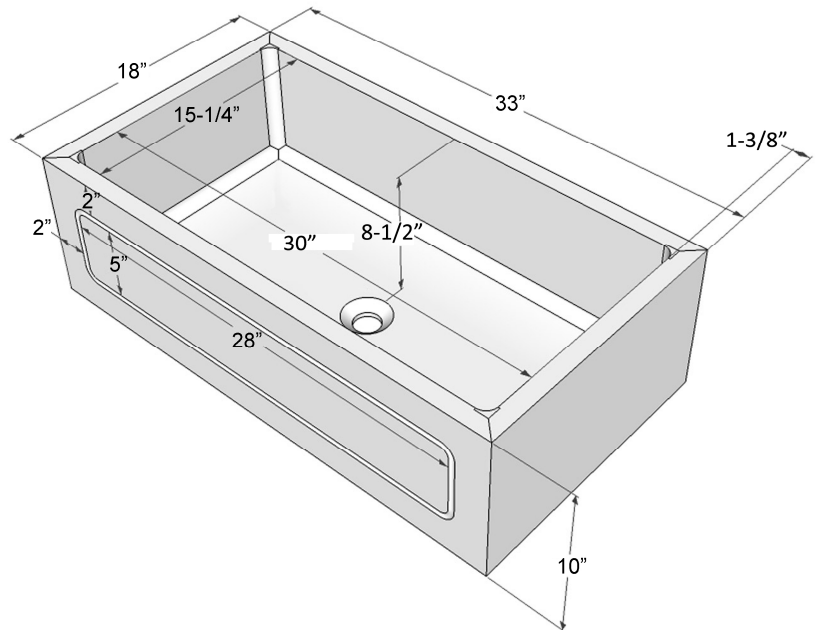

Dimensions of fixture are nominal and may vary. Dimensions and specifications subject to change without notice.