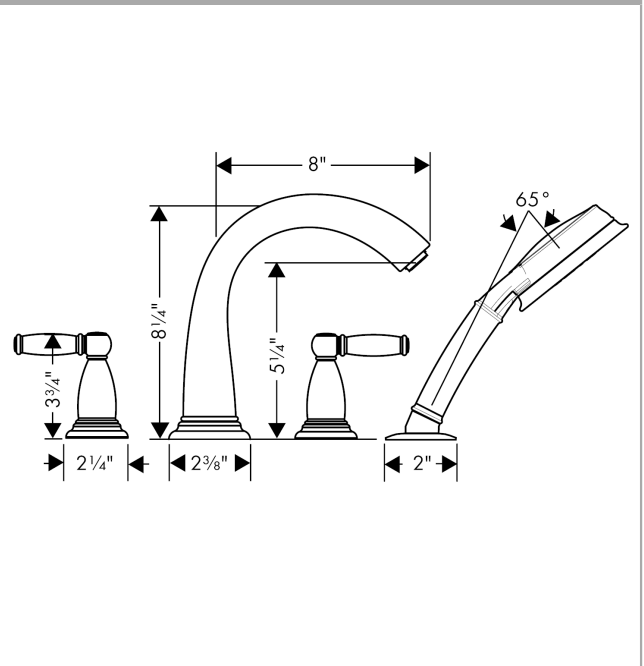

Scale drawing