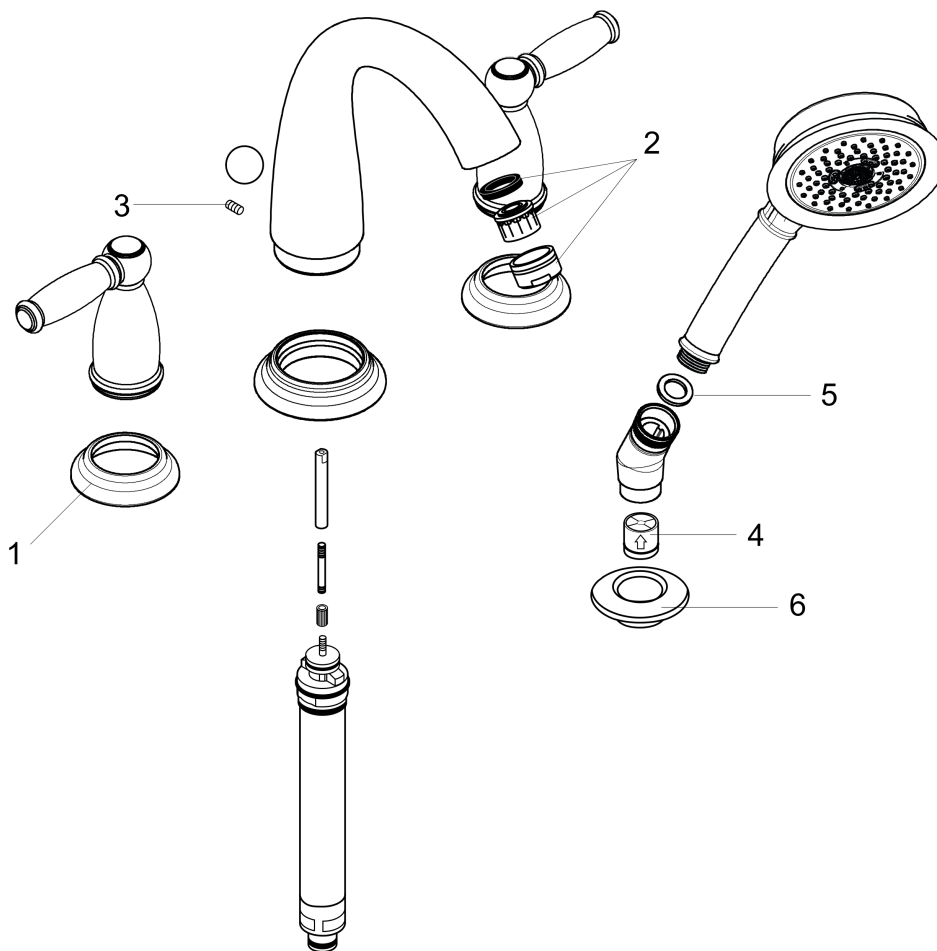

## Product image

## Scale drawing

**Swing C**  
**Swing C 4-Hole Roman Tub Set Trim with Lever Handles**  
Finishes : **rubbed bronze** Part no. : **06123920**

## Exploded drawing

Year of production: >02/08

**Swing C**  
**Swing C 4-Hole Roman Tub Set Trim with Lever Handles**  
 Finishes : **rubbed bronze**    Part no. : **06123920**

## Spare parts list

Year of production: >02/08

Pos.	Description	Part no.	Price	PU
1	escutcheon	88600920	-	1
2	aerator M24x1 (25 l/min)	13914920	-	1
3	hollow set screw M6x10 DIN 916	96029000	-	1
4	set of non return valves DW 15	94074000	-	1
5	filter packing	94246000	-	1
6	escutcheon Ø 52 mm	97159920	-	1
a	handle	88612920	-	1
b	diverter knob	94102920	-	1
c	handshower	04072920	-	1
d	base body	06646000	-	1