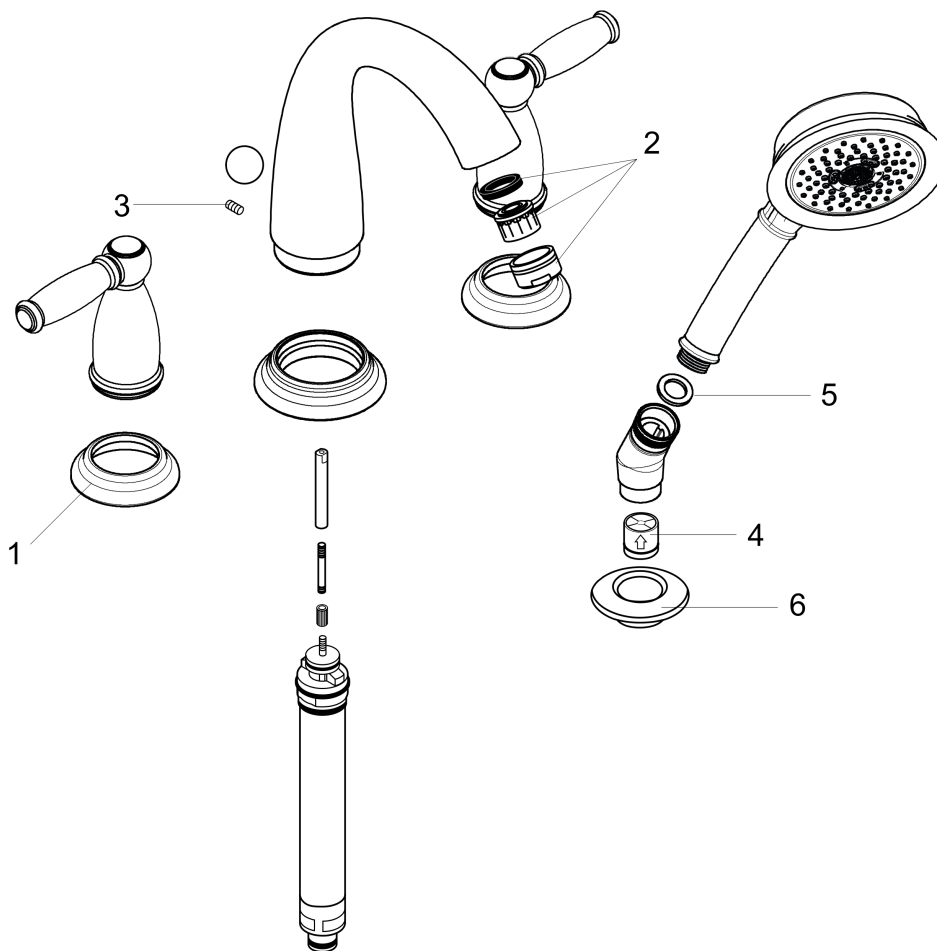

#### Product image

#### Scale drawing

**Swing C**  
**Swing C 4-Hole Roman Tub Set Trim with Lever Handles**  
Finishes : **brushed nickel** Part no. : **06123820**

## Exploded drawing

Year of production: >03/04

**Swing C**

**Swing C 4-Hole Roman Tub Set Trim with Lever Handles**

Finishes : **brushed nickel** Part no. : **06123820**

**Spare parts list**

Year of production: >03/04

Pos.	Description	Part no.	Price	PU
1	escutcheon	88600820	-	1
2	aerator M24x1 (25 l/min)	13956820	-	1
3	hollow set screw M6x10 DIN 916	96029000	-	1
4	set of non return valves DW 15	94074000	-	1
5	filter packing	94246000	-	1
6	escutcheon Ø 52 mm	97159820	-	1
a	base body	06646000	-	1
b	shower holder	28071820	-	1
c	handle	88612820	-	1
d	diverter knob	94102820	-	1