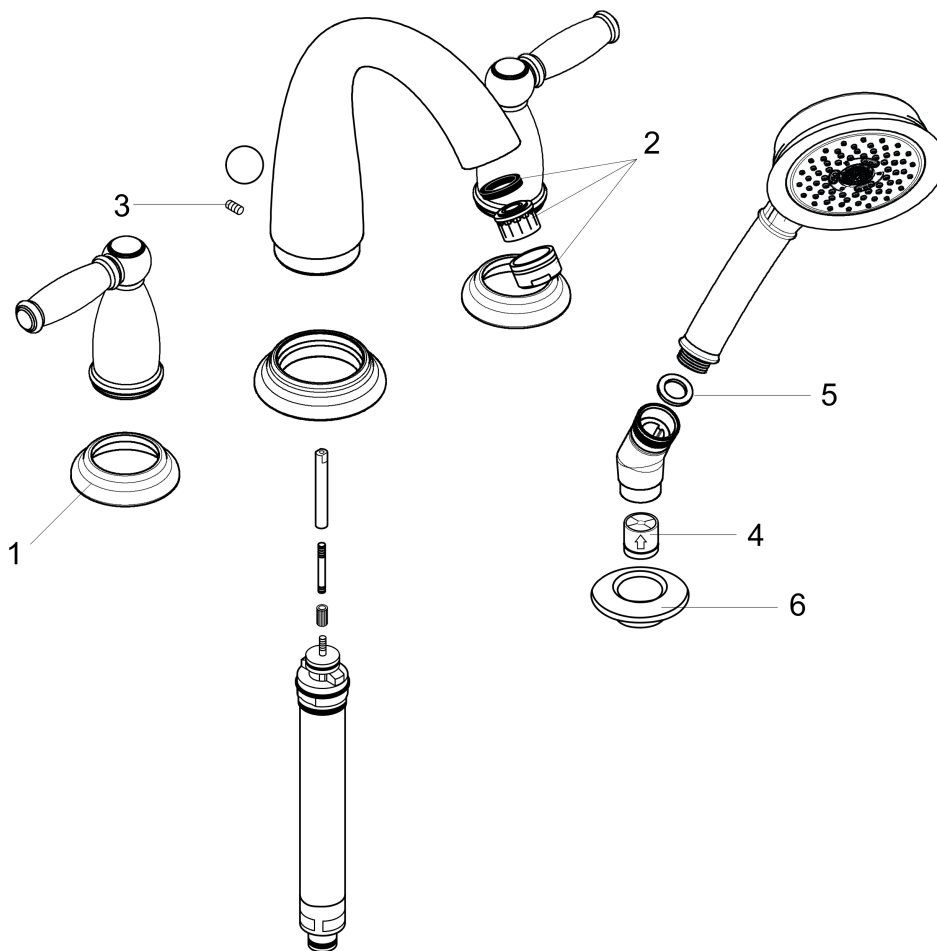

Swing C
Swing C 4-Hole Roman Tub Set Trim with Lever Handles
Finishes : **chrome**   Part no. : **06123000**

Exploded drawing

Year of production: **04/04 - 12/17**

Swing C

Swing C 4-Hole Roman Tub Set Trim with Lever Handles

Finishes : **chrome** Part no. : **06123000**

Spare parts list

Year of production: **04/04 - 12/17**

Pos.	Description	Part no.	Price	PU
1	escutcheon	88600000	-	1
2	aerator M24x1 (25 l/min)	13956000	-	1
3	hollow set screw M6x10 DIN 916	96029000	-	1
4	set of non return valves DW 15	94074000	-	1
5	filter packing	94246000	-	1
6	escutcheon Ø 52 mm	97159000	-	1
a	handle	88612000	-	1
b	diverter knob	94102000	-	1
c	handshower	04072000	-	1
d	shower holder	28071000	-	1
e	base body	06646000	-	1