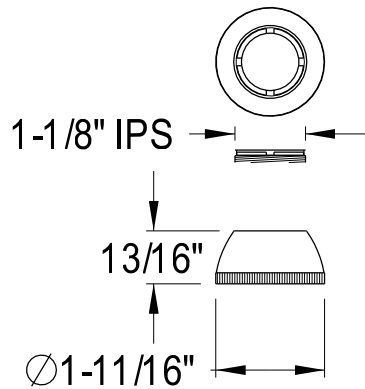

KT691, 5, 8DT

Universal Tub & Shower Trim Kit Fits All Delta Shower Faucets

Handle

Dome Nut & Adjusting Ring

Sleeve

Adaptor

Faceplate