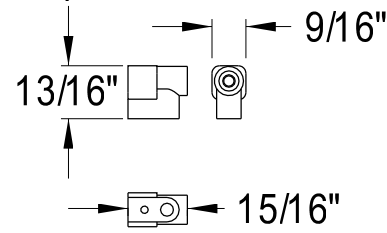

KT691, 5, 8DT

Universal Tub & Shower Trim Kit Fits All Delta Shower Faucets

Handle

Dome Nut & Adjusting Ring

Sleeve

Adaptor

Faceplate