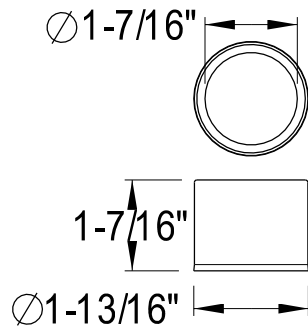

KT691, 5, 8DT

Universal Tub & Shower Trim Kit Fits All Delta Shower Faucets

Handle

Dome Nut & Adjusting Ring

Sleeve

Adaptor

Faceplate