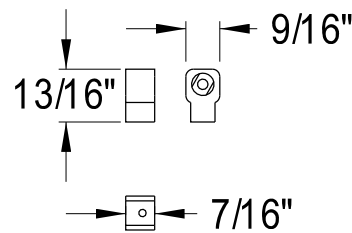

KT691, 5, 8DT

Universal Tub & Shower Trim Kit Fits All Delta Shower Faucets

Handle

Dome Nut & Adjusting Ring

Sleeve

Adaptor

Faceplate