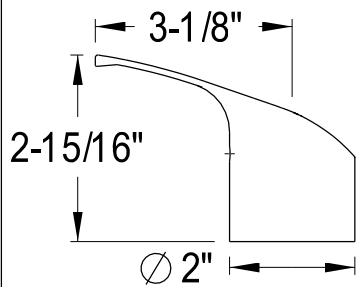

KT691, 5, 8DT

Universal Tub & Shower Trim Kit Fits All Delta Shower Faucets

Handle

Dome Nut & Adjusting Ring

Sleeve

Adaptor

Faceplate