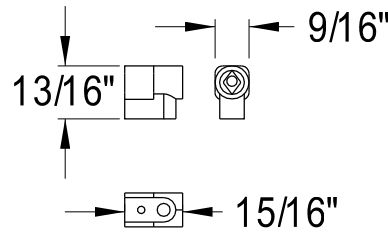

KT691, 5, 8DT

Universal Tub & Shower Trim Kit Fits All Delta Shower Faucets

Handle

Dome Nut & Adjusting Ring

Sleeve

Adaptor

Faceplate