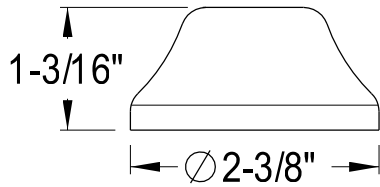

# CCK44151, 2, 5, 8PL

Quarter Turn Valves, 1/2" FIP x 1/2" O.D. Comp

1/2" O.D. Comp