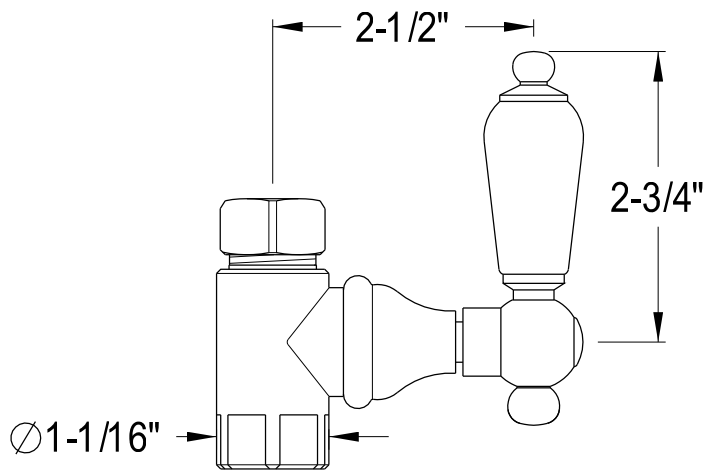

# CCK44151, 2, 5, 8PL

Quarter Turn Valves, 1/2" FIP x 1/2" O.D. Comp

1/2" O.D. Comp