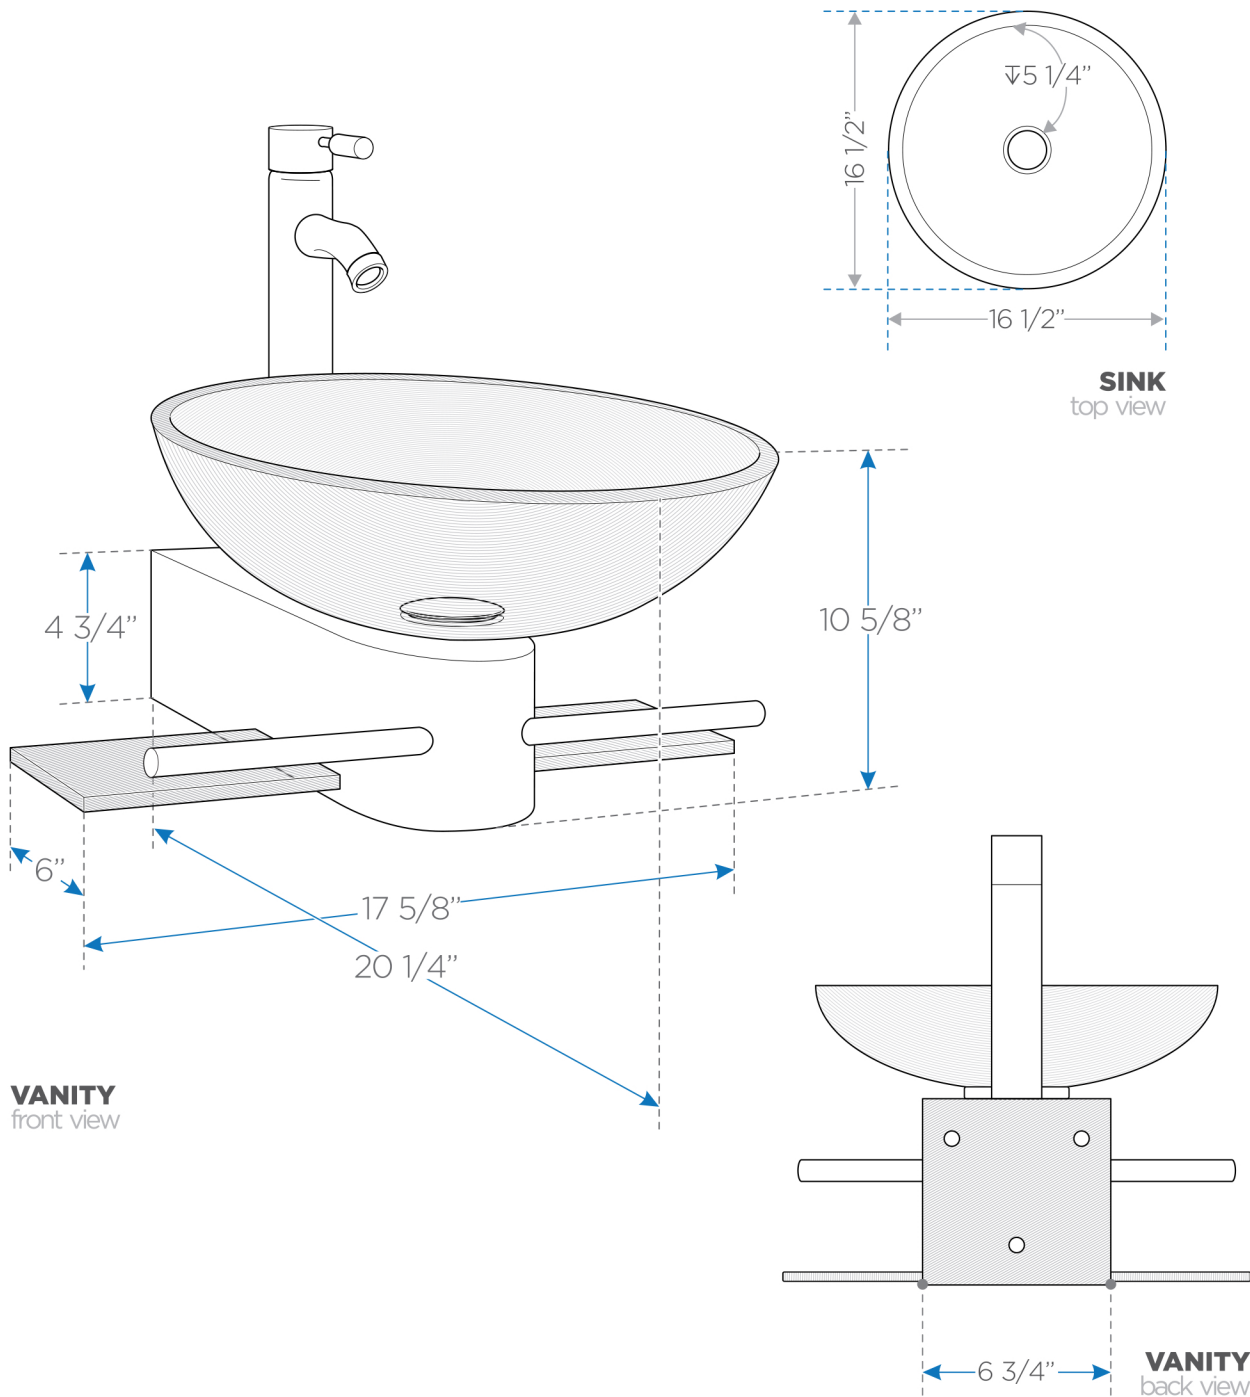

# CRISTALLINO

FVN1012

Modern Pedestal Vanity w/ Frosted Vessel Sink

**BOX DIMENSIONS: L32"W25"H12"G.W.36LB**

**FRESCA®**

All dimensions and specifications are approximate and subject to change without notice.