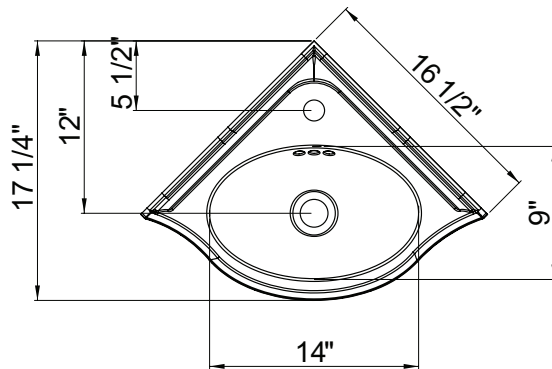

PERRIN & ROWE® CORNER BASIN

Perrin & Rowe® Bath Fixtures

U.2925WH

FEATURES

- Single hole only with 1 1/4" cutout
- Integral overflow
- ID. 13 13/16" (W) x 8 3/4" (H) x 5 5/16" (D)
- OD. 23 3/8" (W) x 17 1/8" (H) x 9" (D)
- Wall mounted
- White only
- Vitreous china
- Do not mount directly over drain opening in wall
- Position basin to allow for P-trap installation
- Dimensions listed are ±1/4"

COLOR/FINISH

- White

WARRANTY

- 1 year on manufacturer defects

PERRIN & ROWE® DECO SINGLE HOLE, SINGLE LEVER LAVATORY FAUCET

Perrin & Rowe® Bath Deco

U.3135LS (Metal Lever)

FEATURES

- Elegantly designed fixed spout
- Single lever control
- 5 3/4" spout reach
- 1/4-turn ceramic disc control cartridge
- Unique handle fixing clip, engineered to increase life of the valve
- Brass construction
- Innovative valve hose connection, complete with flexible stainless steel hose
- Pop-up included
- 2 1/2" base diameter
- 1 3/4" maximum deck thickness
- 1 3/8" cutout
- 1.2 GPM
- 1/2" NPSM connections