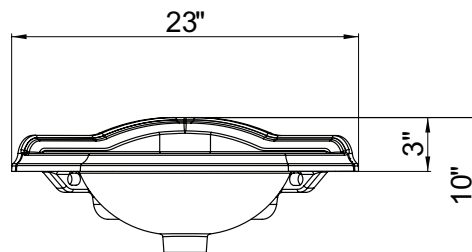

PERRIN & ROWE® CORNER BASIN

Perrin & Rowe® Bath Fixtures

U.2925WH

FEATURES

- Single hole only with 1 1/4" cutout
- Integral overflow
- ID. 13 13/16" (W) x 8 3/4" (H) x 5 5/16" (D)
- OD. 23 3/8" (W) x 17 1/8" (H) x 9" (D)
- Wall mounted
- White only
- Vitreous china
- Do not mount directly over drain opening in wall
- Position basin to allow for P-trap installation
- Dimensions listed are ±1/4"

COLOR/FINISH

- White

WARRANTY

- 1 year on manufacturer defects

PERRIN & ROWE® DECO SINGLE HOLE, SINGLE LEVER LAVATORY FAUCET

Perrin & Rowe® Bath Deco

U.3135LS (Metal Lever)

FEATURES

- Elegantly designed fixed spout
- Single lever control
- 5 3/4" spout reach
- 1/4-turn ceramic disc control cartridge
- Unique handle fixing clip, engineered to increase life of the valve
- Brass construction
- Innovative valve hose connection, complete with flexible stainless steel hose
- Pop-up included
- 2 1/2" base diameter
- 1 3/4" maximum deck thickness
- 1 3/8" cutout
- 1.2 GPM
- 1/2" NPSM connections