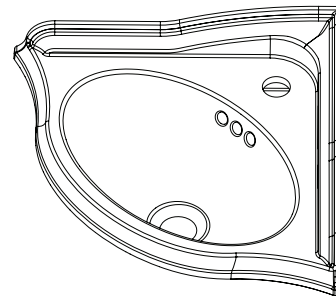

PERRIN & ROWE® CORNER BASIN

Perrin & Rowe® Bath Fixtures

U.2925WH

FEATURES

- Single hole only with 1 1/4" cutout
- Integral overflow
- ID. 13 13/16" (W) x 8 3/4" (H) x 5 5/16" (D)
- OD. 23 3/8" (W) x 17 1/8" (H) x 9" (D)
- Wall mounted
- White only
- Vitreous china
- Do not mount directly over drain opening in wall
- Position basin to allow for P-trap installation
- Dimensions listed are ±1/4"

COLOR/FINISH

- White

WARRANTY

- 1 year on manufacturer defects

PERRIN & ROWE® DECO SINGLE HOLE, SINGLE LEVER LAVATORY FAUCET

Perrin & Rowe® Bath Deco

U.3135LS (Metal Lever)

FEATURES

- Elegantly designed fixed spout
- Single lever control
- 5 3/4" spout reach
- 1/4-turn ceramic disc control cartridge
- Unique handle fixing clip, engineered to increase life of the valve
- Brass construction
- Innovative valve hose connection, complete with flexible stainless steel hose
- Pop-up included
- 2 1/2" base diameter
- 1 3/4" maximum deck thickness
- 1 3/8" cutout
- 1.2 GPM
- 1/2" NPSM connections