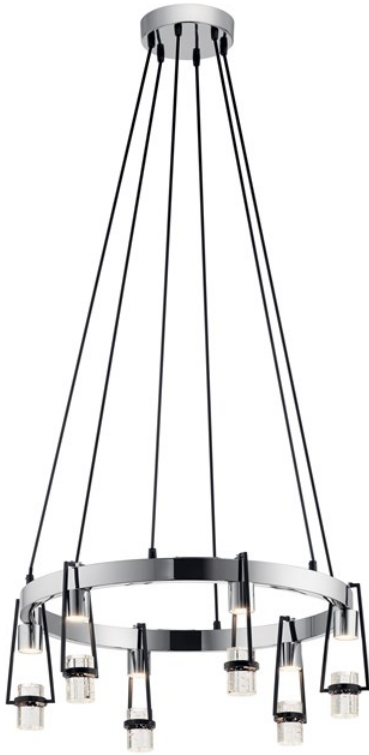

Ayse 6 Light Chandelier Chrome

84126 (Black)

Project Name: _____
 Location: _____
 Type: _____
 Qty: _____
 Comments: _____

Certifications/Qualifications

Location Rating	ETL-Dry
Warranty	www.kichler.com/warranty

Dimensions

Base Backplate	7" DIA
Chain/Stem Length	108" Cable"
Height	9.50"
Overall Height	119.00"
Width	26.50"

Mounting/Installation

Lead Wire Length	274
------------------	-----

Photometrics

Color Rendering Index	90
Color Temperature Range	3000
Delivered Lumens	1630
Kelvin Temperature	3000

Primary Lamping

Dimmable	Yes
Lamp Included	Integrated
Light Source	LED
Socket Type	Integrated LED

Product/Ordering Information

SKU	84126.00
Finish	Black
Style	Contemporary
UPC	887913841261

Specifications

Diffuser Description	Clear Bubble Crystal
Material	Steel
Shade Description	Crystal