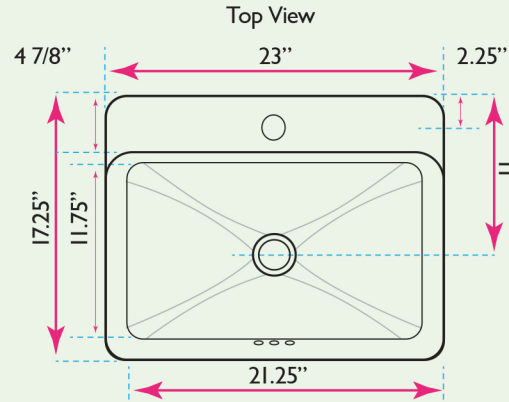

Side View

SPECS

OVERALL DIMENSIONS	INTERIOR DIMENSIONS	EXTERIOR HEIGHT	INTERIOR DEPTH	DRAIN DIMENSION
23" x 17.25"	21.25" x 11.75"	7.5"	6"	1.75" Standard

FEATURES:

- Vitreous China, self rimming top mount sink
- ADA compliant when installed according to guidelines
- Glazed Enamel Finish
- Limited Manufacturer's Warranty
- 1.75" Drain Opening
- Nominal Dimensions, actual may vary by up to .25"
- 1 Faucet Hole (1.375" Diameter)
- cUPC Certified
- ASME: A112.19.2

Nantucket

S I N K S

www.NantucketSinksUSA.com
info@nantucketsinksusa.com

Side View

SPECS

OVERALL DIMENSIONS	INTERIOR DIMENSIONS	EXTERIOR HEIGHT	INTERIOR DEPTH	DRAIN DIMENSION
23" x 17.25"	21.25" x 11.75"	7.5"	6"	1.75" Standard

FEATURES:

- Vitreous China, self rimming top mount sink
- ADA compliant when installed according to guidelines
- Glazed Enamel Finish
- Limited Manufacturer's Warranty
- 1.75" Drain Opening
- Nominal Dimensions, actual may vary by up to .25"
- 3 Faucet Holes (1.375" Diameter Each)
- cUPC Certified
- ASME: A112.19.2