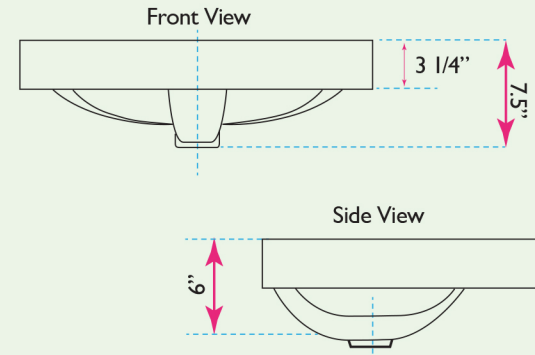

Side View

SPECS

OVERALL DIMENSIONS	INTERIOR DIMENSIONS	EXTERIOR HEIGHT	INTERIOR DEPTH	DRAIN DIMENSION
23" x 17.25"	21.25" x 11.75"	7.5"	6"	1.75" Standard

FEATURES:

- Vitreous China, self rimming top mount sink
- ADA compliant when installed according to guidelines
- Glazed Enamel Finish
- Limited Manufacturer's Warranty
- 1.75" Drain Opening
- Nominal Dimensions, actual may vary by up to .25"
- 1 Faucet Hole (1.375" Diameter)
- cUPC Certified
- ASME: A112.19.2

Nantucket

S I N K S

www.NantucketSinksUSA.com
info@nantucketsinksusa.com

Side View

SPECS

OVERALL DIMENSIONS	INTERIOR DIMENSIONS	EXTERIOR HEIGHT	INTERIOR DEPTH	DRAIN DIMENSION
23" x 17.25"	21.25" x 11.75"	7.5"	6"	1.75" Standard

FEATURES:

- Vitreous China, self rimming top mount sink
- ADA compliant when installed according to guidelines
- Glazed Enamel Finish
- Limited Manufacturer's Warranty
- 1.75" Drain Opening
- Nominal Dimensions, actual may vary by up to .25"
- 3 Faucet Holes (1.375" Diameter Each)
- cUPC Certified
- ASME: A112.19.2