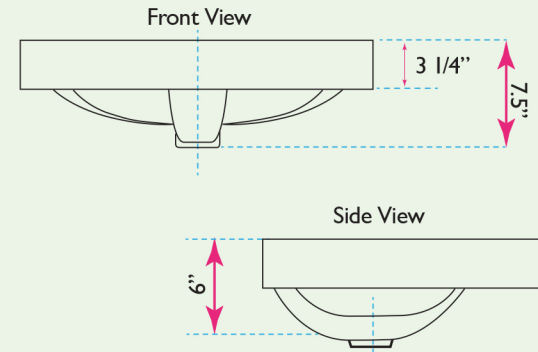

Side View

SPECS

OVERALL DIMENSIONS	INTERIOR DIMENSIONS	EXTERIOR HEIGHT	INTERIOR DEPTH	DRAIN DIMENSION
23" x 17.25"	21.25" x 11.75"	7.5"	6"	1.75" Standard

FEATURES:

- Vitreous China, self rimming top mount sink
- ADA compliant when installed according to guidelines
- Glazed Enamel Finish
- Limited Manufacturer's Warranty
- 1.75" Drain Opening
- Nominal Dimensions, actual may vary by up to .25"
- 1 Faucet Hole (1.375" Diameter)
- cUPC Certified
- ASME: A112.19.2

Nantucket

S I N K S

www.NantucketSinksUSA.com
info@nantucketsinksusa.com

Side View

SPECS

OVERALL DIMENSIONS	INTERIOR DIMENSIONS	EXTERIOR HEIGHT	INTERIOR DEPTH	DRAIN DIMENSION
23" x 17.25"	21.25" x 11.75"	7.5"	6"	1.75" Standard

FEATURES:

- Vitreous China, self rimming top mount sink
- ADA compliant when installed according to guidelines
- Glazed Enamel Finish
- Limited Manufacturer's Warranty
- 1.75" Drain Opening
- Nominal Dimensions, actual may vary by up to .25"
- 3 Faucet Holes (1.375" Diameter Each)
- cUPC Certified
- ASME: A112.19.2