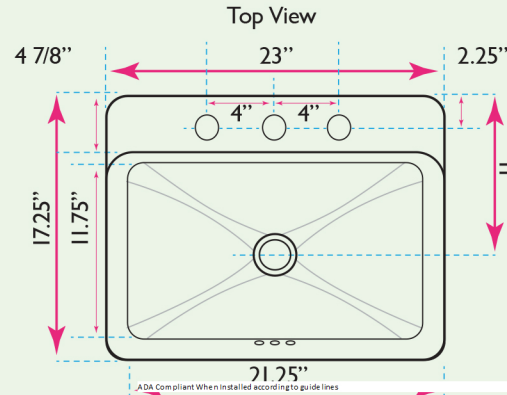

Side View

SPECS

OVERALL DIMENSIONS	INTERIOR DIMENSIONS	EXTERIOR HEIGHT	INTERIOR DEPTH	DRAIN DIMENSION
23" x 17.25"	21.25" x 11.75"	7.5"	6"	1.75" Standard

FEATURES:

- Vitreous China, self rimming top mount sink
- ADA compliant when installed according to guidelines
- Glazed Enamel Finish
- Limited Manufacturer's Warranty
- 1.75" Drain Opening
- Nominal Dimensions, actual may vary by up to .25"
- 1 Faucet Hole (1.375" Diameter)
- cUPC Certified
- ASME: A112.19.2

Nantucket

S I N K S

www.NantucketSinksUSA.com
info@nantucketsinksusa.com

Side View

SPECS

OVERALL DIMENSIONS	INTERIOR DIMENSIONS	EXTERIOR HEIGHT	INTERIOR DEPTH	DRAIN DIMENSION
23" x 17.25"	21.25" x 11.75"	7.5"	6"	1.75" Standard

FEATURES:

- Vitreous China, self rimming top mount sink
- ADA compliant when installed according to guidelines
- Glazed Enamel Finish
- Limited Manufacturer's Warranty
- 1.75" Drain Opening
- Nominal Dimensions, actual may vary by up to .25"
- 3 Faucet Holes (1.375" Diameter Each)
- cUPC Certified
- ASME: A112.19.2