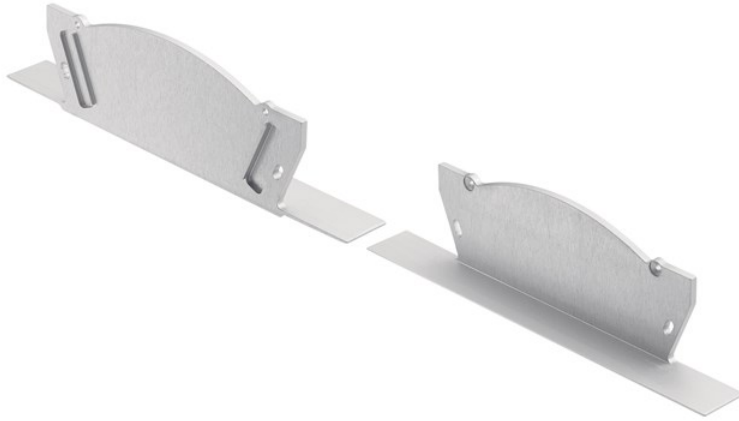

ILS TE PRO COLLECTION

TE Pro Series Arches Center-in-Ceiling Channel End Caps

1TEE4W3RCSSIL (Silver)

Project Name: _____
Location: _____
Type: _____
Qty: _____
Comments: _____

Certifications/Qualifications

Location Rating	Accessory, Listing Not Required
Warranty	www.kichler.com/warranty

Dimensions

Weight	0.17 LBS
Height	1.75"
Length	6.00"
Width	0.75"

Mounting/Installation

Interior/Exterior	Interior
-------------------	----------

Product/Ordering Information

SKU	1TEE4W3RCSSIL
Finish	Silver
UPC	783927559249

Specifications

Material	ALUMINUM
----------	----------

Kichler

7711 East Pleasant Valley Road Cleveland, Ohio 44131-8010
Toll free: 866.558.5706 or kichler.com