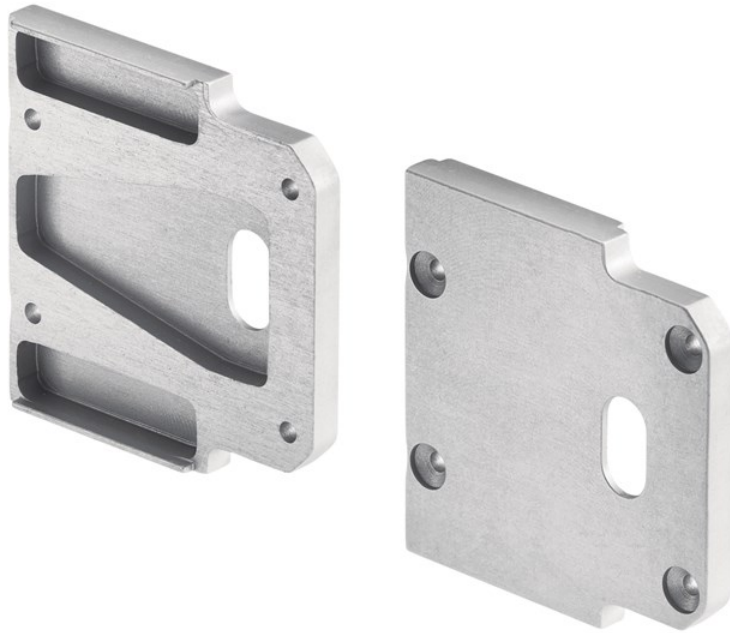

ILS TE PRO COLLECTION

TE Pro Series Double-Sided Sconce Channel End Cap

1TEE4S2SFSSIL (Silver)

Project Name: _____

Location: _____

Type: _____

Qty: _____

Comments: _____

Certifications/Qualifications

Location Rating	Accessory, Listing Not Required
Warranty	www.kichler.com/warranty

Dimensions

Weight	0.04 LBS
Height	1.75"
Length	1.50"
Width	0.25"

Mounting/Installation

Interior/Exterior	Interior
-------------------	----------

Product/Ordering Information

SKU	1TEE4S2SFSSIL
Finish	Silver
UPC	783927559225

Specifications

Material	ALUMINUM
----------	----------

Kichler

7711 East Pleasant Valley Road Cleveland, Ohio 44131-8010
Toll free: 866.558.5706 or kichler.com