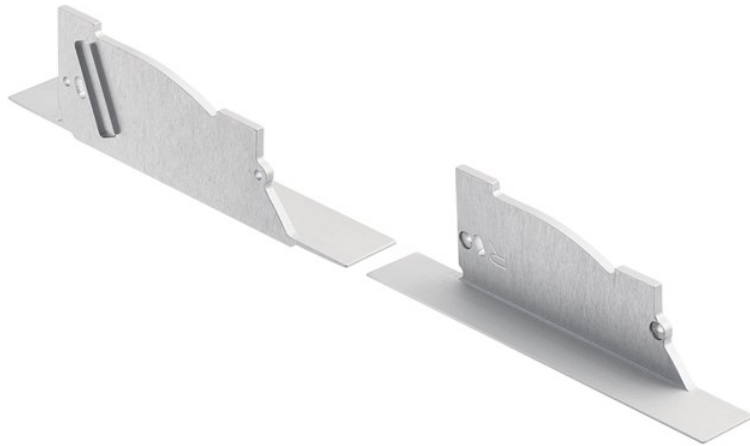

ILS TE PRO COLLECTION

TE Pro Series Arches Ceiling-Edge Channel End Cap

1TEE2W2RCSSIL (Silver)

Project Name: _____

Location: _____

Type: _____

Qty: _____

Comments: _____

Certifications/Qualifications

Location Rating	Accessory, Listing Not Required
Warranty	www.kichler.com/warranty

Dimensions

Weight	0.11 LBS
Height	1.50"
Length	5.00"
Width	0.75"

Mounting/Installation

Interior/Exterior	Interior
-------------------	----------

Product/Ordering Information

SKU	1TEE2W2RCSSIL
Finish	Silver
UPC	783927559188

Specifications

Material	ALUMINUM
----------	----------

Kichler

7711 East Pleasant Valley Road Cleveland, Ohio 44131-8010
Toll free: 866.558.5706 or kichler.com