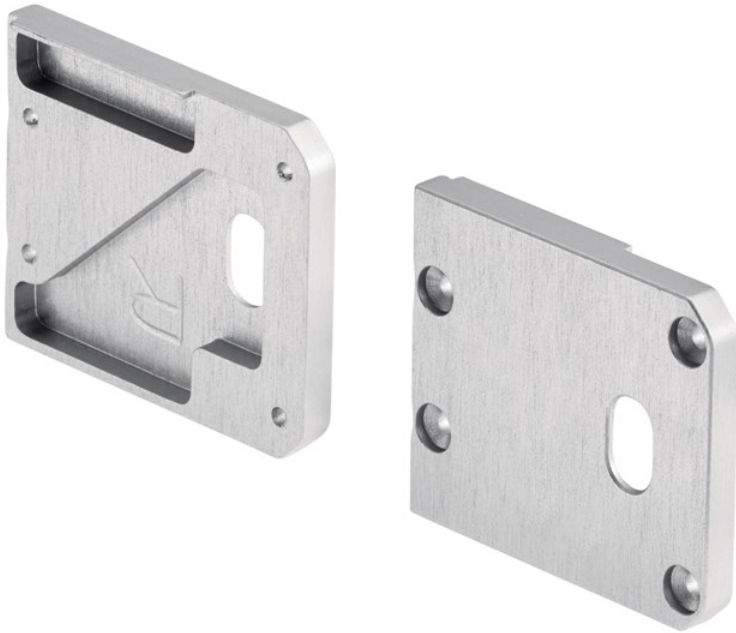

ILS TE STANDARD COLLECTION

Tape Extr. End Cap 1pr.

1TEE2S1SFSSIL (Silver)

Project Name: _____

Location: _____

Type: _____

Qty: _____

Comments: _____

Certifications/Qualifications

Location Rating	Accessory, Listing Not Required
Warranty	www.kichler.com/warranty

Dimensions

Weight	0.04 LBS
Height	1.50"
Length	1.50"
Width	0.25"

Mounting/Installation

Interior/Exterior	Interior
-------------------	----------

Product/Ordering Information

SKU	1TEE2S1SFSSIL
Finish	Silver
UPC	783927559133

Specifications

Material	ALUMINUM
----------	----------

Kichler

7711 East Pleasant Valley Road Cleveland, Ohio 44131-8010
Toll free: 866.558.5706 or kichler.com