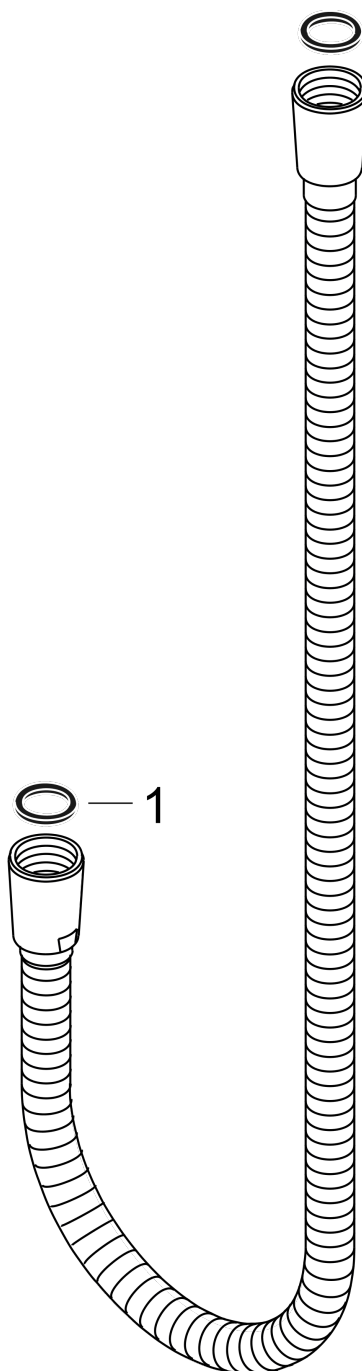

Metal Handshower Hose, 80"

Product Finish: **chrome** Part no. : **28120000**

Features

- Metal shower hose
- Pivot connector prevents hose from tangling
- No-kink hose
- Connection thread: G 1/2

Item details

List Price \$ 170.00

Compliance

Product image

Scale drawing

Metal Handshower Hose, 80"
Product Finish: **chrome** Part no. : **28120000**

Exploded drawing

Year of production: >12/05

Metal Handshower Hose, 80"
Product Finish: **chrome** Part no. : **28120000**

Spare parts list

Year of production: >12/05

Pos.		Part no.	Price	PU
1	seal	98058000	-	1