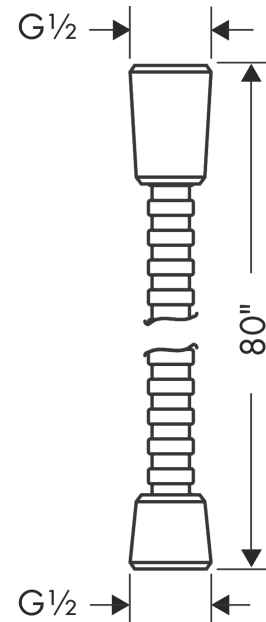

Metal Handshower Hose, 80"

Product Finish: **chrome** Part no. : **28120000**

Features

- Metal shower hose
- Pivot connector prevents hose from tangling
- No-kink hose
- Connection thread: G 1/2

Item details

List Price \$ 170.00

Compliance

Product image

Scale drawing

Metal Handshower Hose, 80"
Product Finish: **chrome** Part no. : **28120000**

Exploded drawing

Year of production: >12/05

Metal Handshower Hose, 80"
Product Finish: **chrome** Part no. : **28120000**

Spare parts list

Year of production: >12/05

Pos.		Part no.	Price	PU
1	seal	98058000	-	1