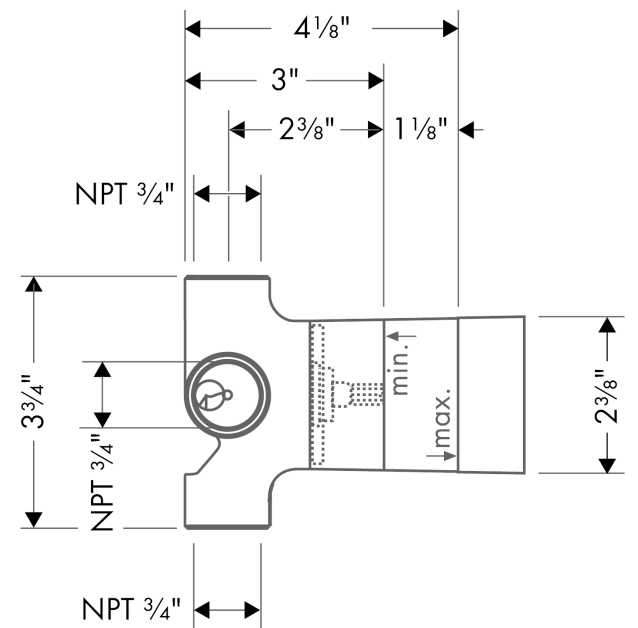

Rough, Quattro 3-Way Diverter, 3/4"
 Finishes : n.a. Part no. : 15930181

Description

Features

- Requires volume control
- Ceramic cartridge
- Flow: 17 GPM

Item details

List Price \$ 240.00

Compliance

Product image

Scale drawing

Rough, Quattro 3-Way Diverter, 3/4"
Finishes : n.a. Part no. : 15930181

Exploded drawing

Year of production: >09/09

Rough, Quattro 3-Way Diverter, 3/4"
 Finishes : n.a. Part no. : **15930181**

Spare parts list

Year of production: >09/09

Pos.	Description	Part no.	Price	PU
1	sealing foil	96493000	-	1
2	nut	97550000	-	1
3	diverter unit	96604000	-	1
4	sealing set	98798000	-	1
a	extension 25 mm	96370000	-	1