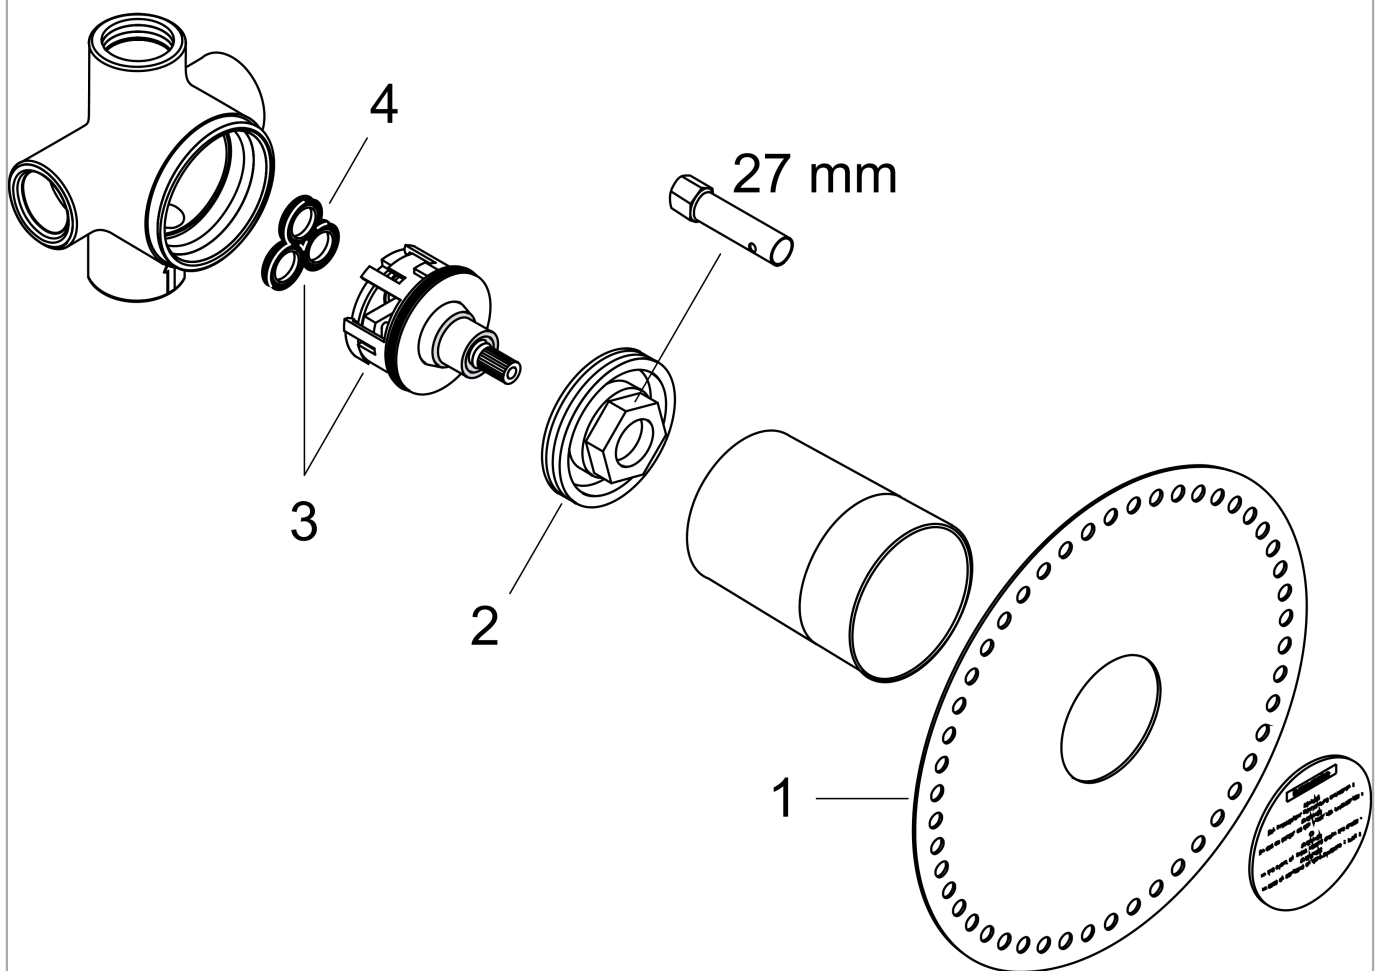

Rough, Quattro 3-Way Diverter, 3/4"
 Finishes : n.a. Part no. : 15930181

Description

Features

- Requires volume control
- Ceramic cartridge
- Flow: 17 GPM

Item details

List Price \$ 240.00

Compliance

Product image

Scale drawing

Rough, Quattro 3-Way Diverter, 3/4"
Finishes : n.a. Part no. : 15930181

Exploded drawing

Year of production: >09/09

Rough, Quattro 3-Way Diverter, 3/4"
 Finishes : n.a. Part no. : **15930181**

Spare parts list

Year of production: >09/09

Pos.	Description	Part no.	Price	PU
1	sealing foil	96493000	-	1
2	nut	97550000	-	1
3	diverter unit	96604000	-	1
4	sealing set	98798000	-	1
a	extension 25 mm	96370000	-	1