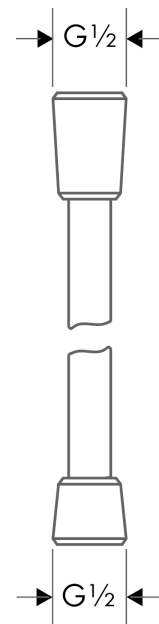

## Techniflex Hose, 63"

Finishes : **Chrome** Part no. : **28276003**

### Scale drawing