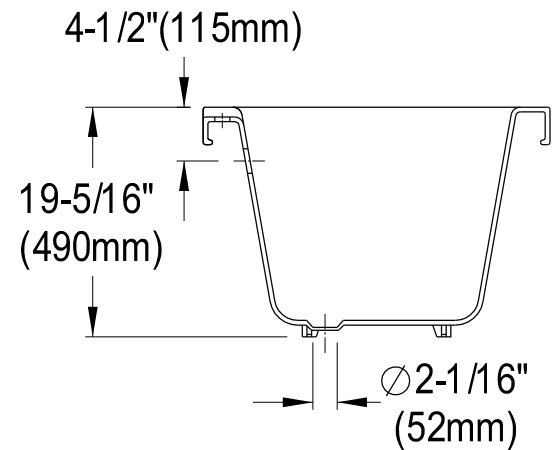

VT7DS672924H1,2,5,8

67" Acrylic Clawfoot Bathtub With 7" Faucet Drillings

Section A-A