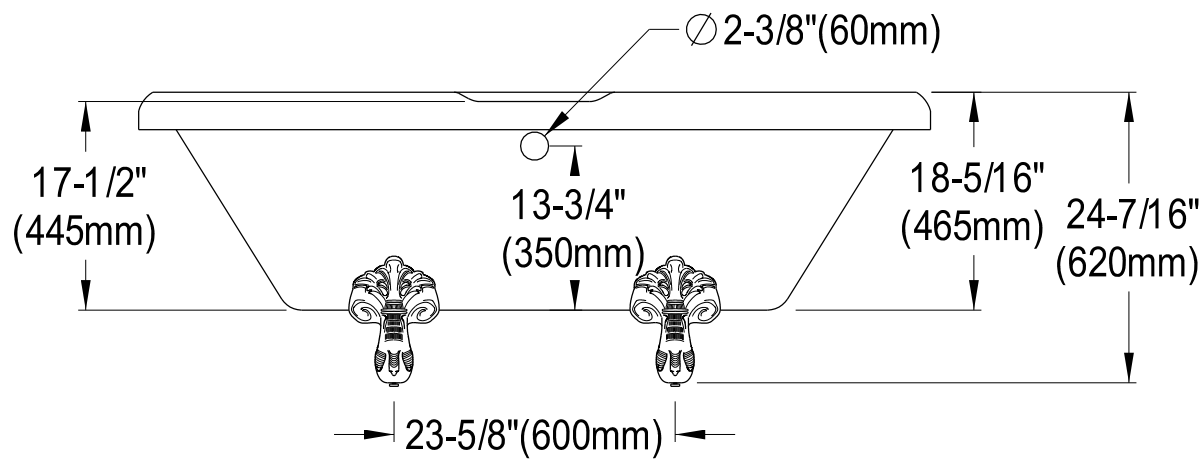

VT7DS672924H1,2,5,8

67" Acrylic Clawfoot Bathtub With 7" Faucet Drillings

Section A-A