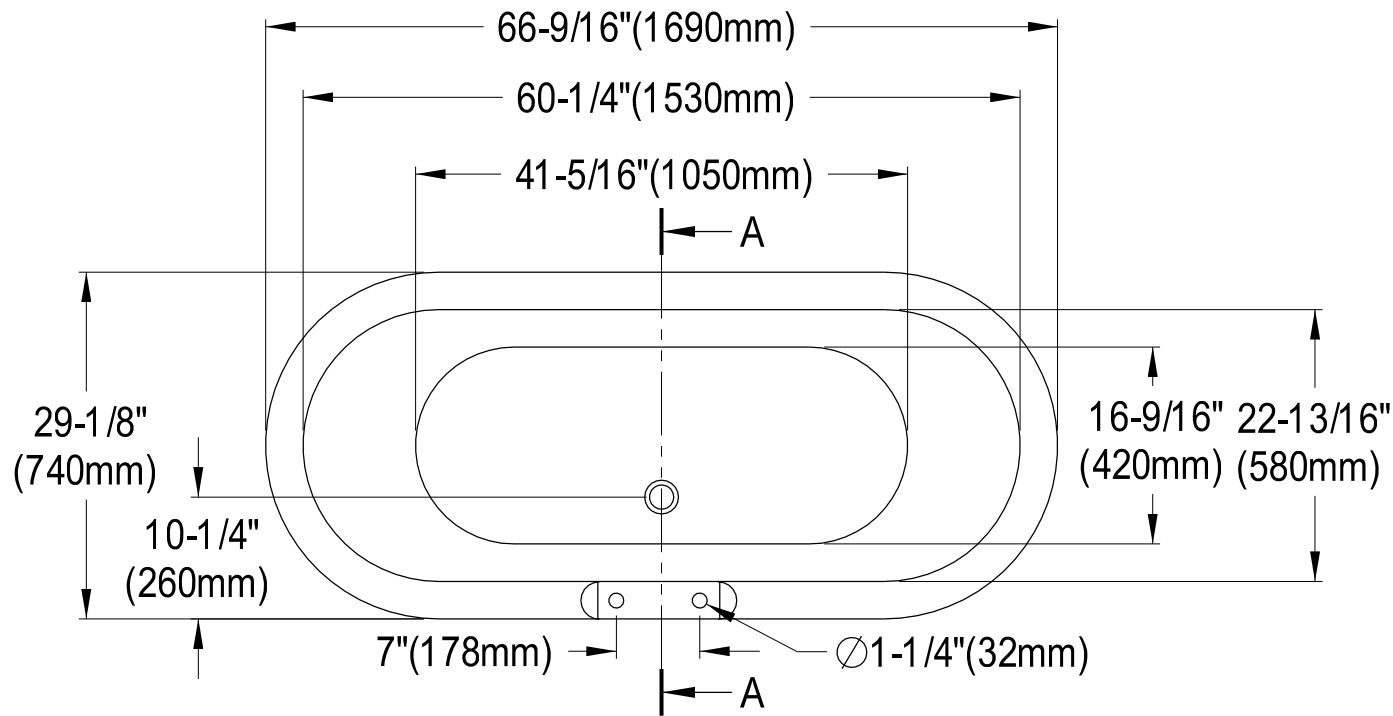

VT7DS672924H1,2,5,8

67" Acrylic Clawfoot Bathtub With 7" Faucet Drillings

Section A-A