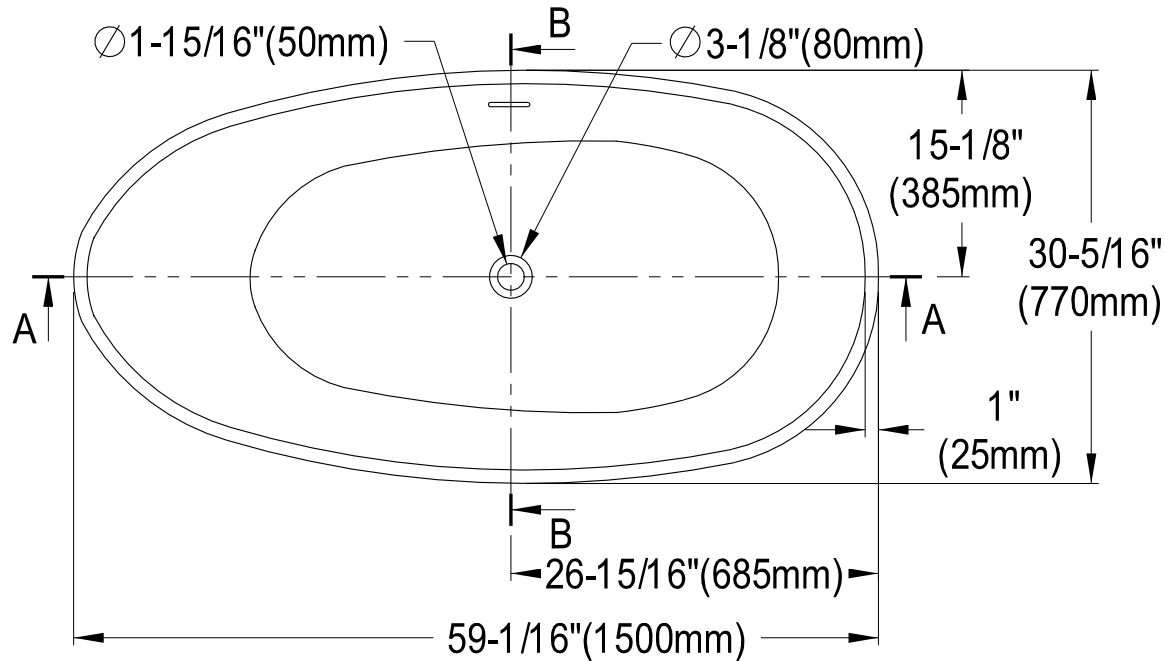

VRTRS593021

59" Solid Surface White Stone Bathtub With Drain

Section A-A

Section B-B