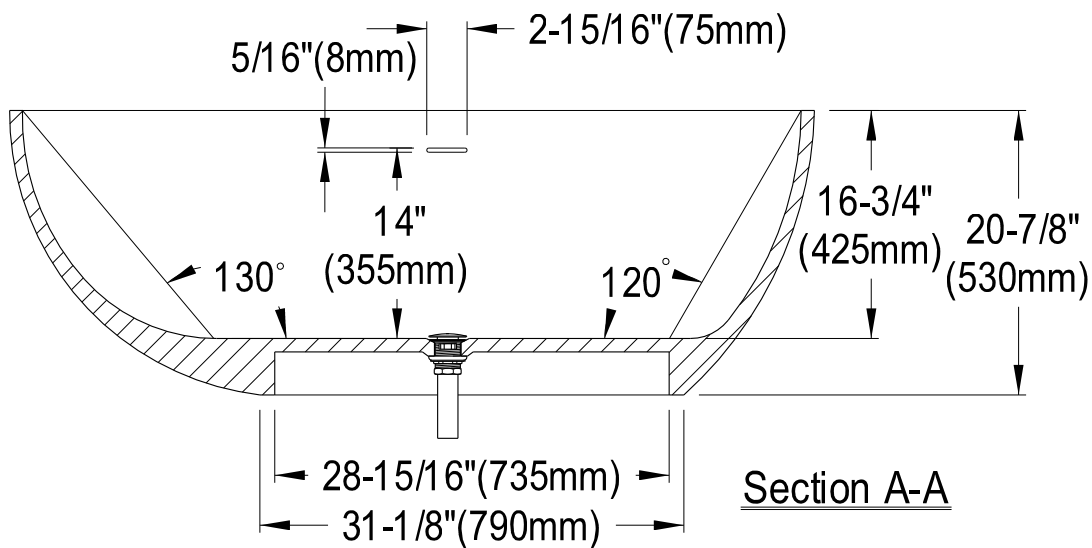

VRTRS593021

59" Solid Surface White Stone Bathtub With Drain

Section A-A

Section B-B