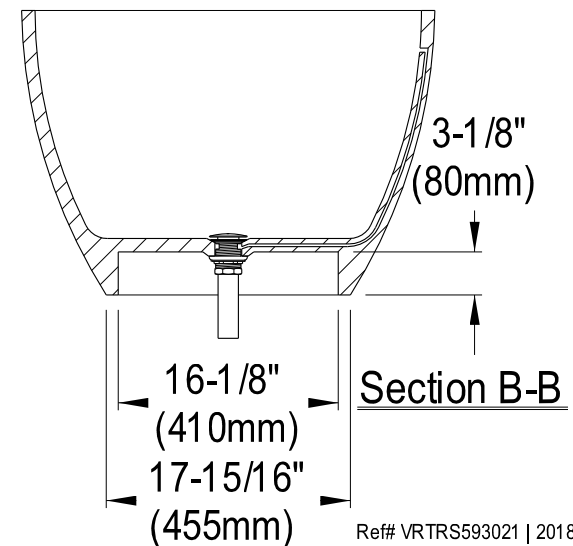

VRTRS593021

59" Solid Surface White Stone Bathtub With Drain

Section A-A

Section B-B