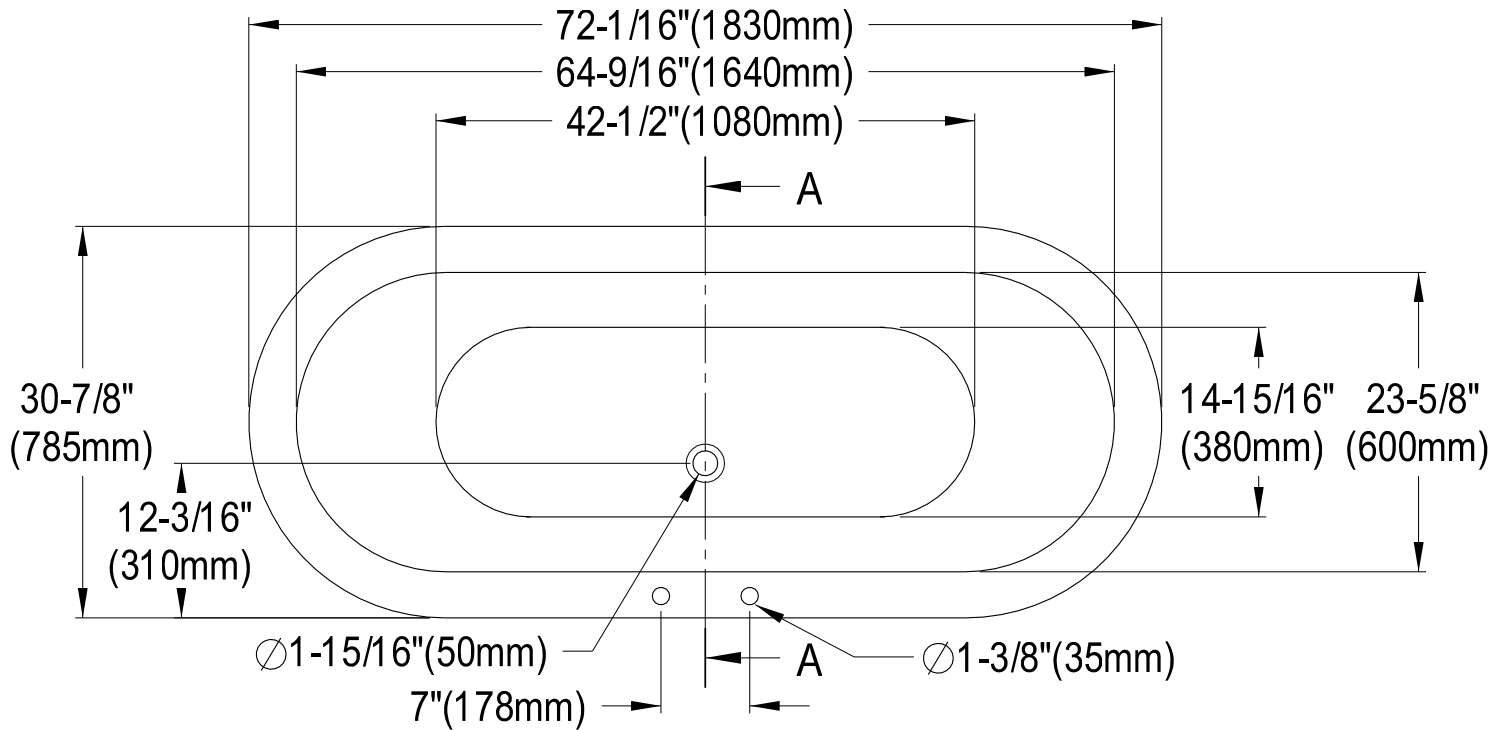

VCT7D7231NC1,5,8

72" Cast Iron Clawfoot Bathtub With 7" Faucet Drillings

M10 x 20 (4 pcs)

Section A-A