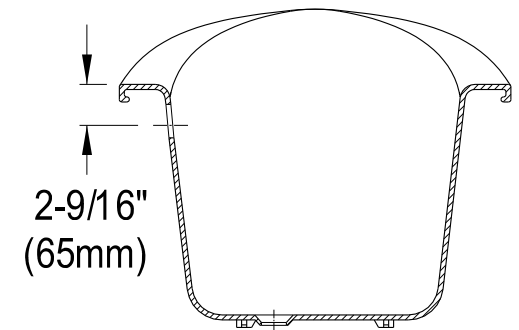

VCT7D7231NC1,5,8

72" Cast Iron Clawfoot Bathtub With 7" Faucet Drillings

M10 x 20 (4 pcs)

Section A-A