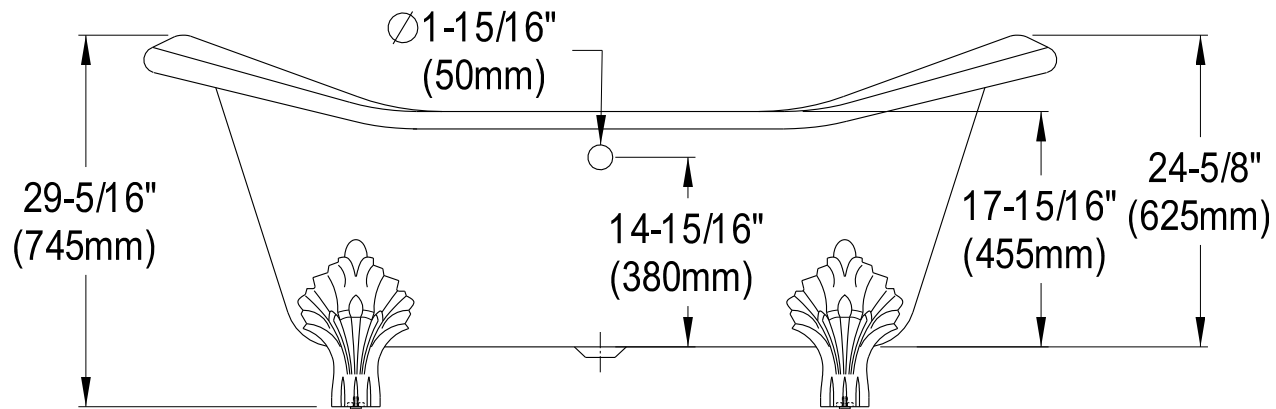

VCT7D7231NC1,5,8

72" Cast Iron Clawfoot Bathtub With 7" Faucet Drillings

M10 x 20 (4 pcs)

Section A-A