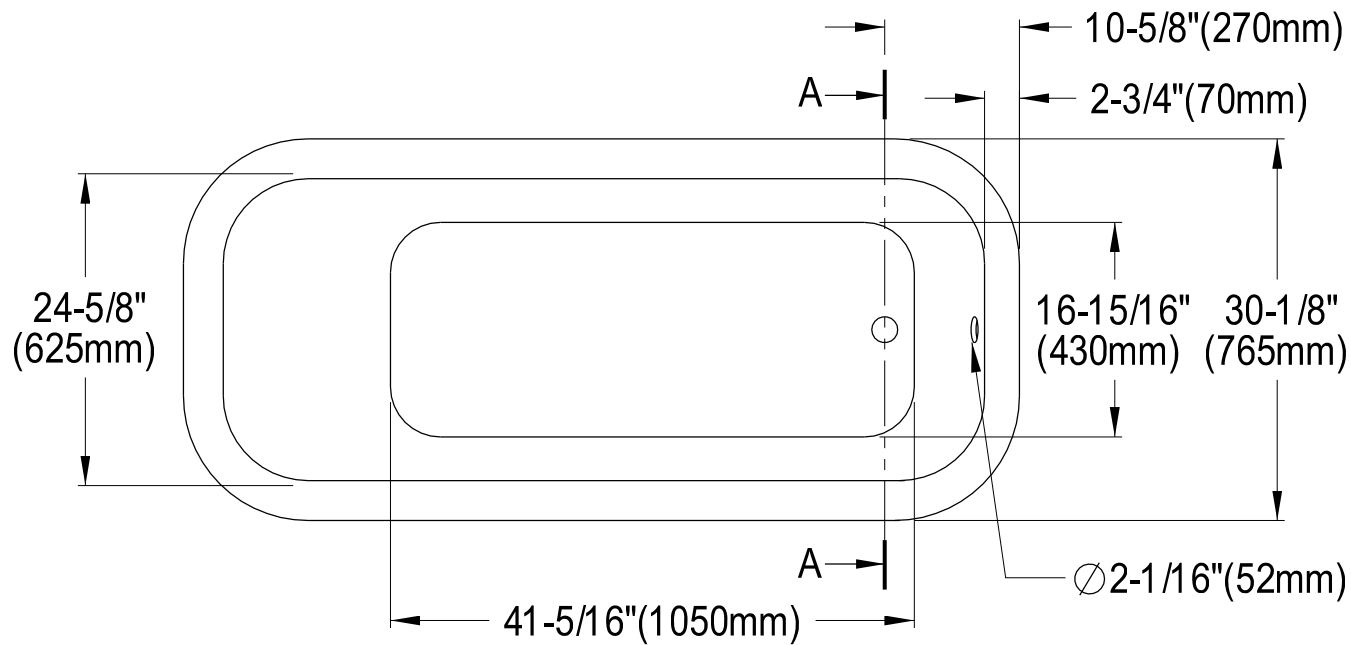

NHVCTND673123T1,2,5,6,8,W

66" Cast Iron Bathtub

Section A-A