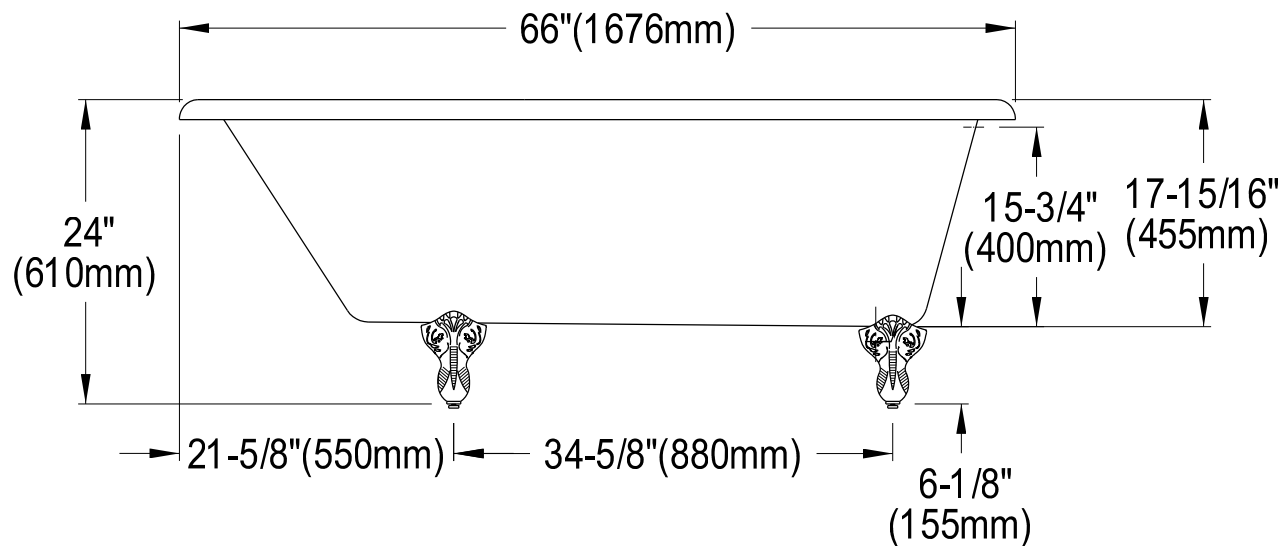

NHVCTND673123T1,2,5,6,8,W

66" Cast Iron Bathtub

Section A-A