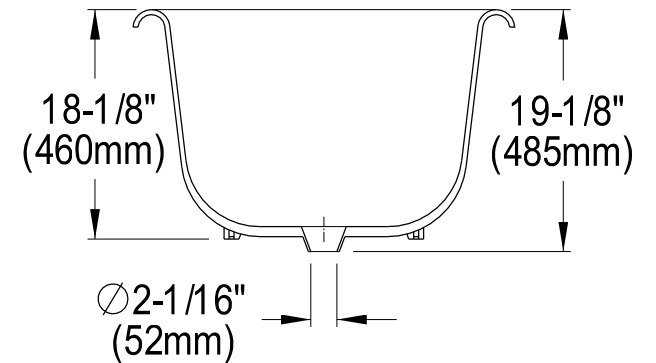

NHVCTND673123T1,2,5,6,8,W

66" Cast Iron Bathtub

Section A-A