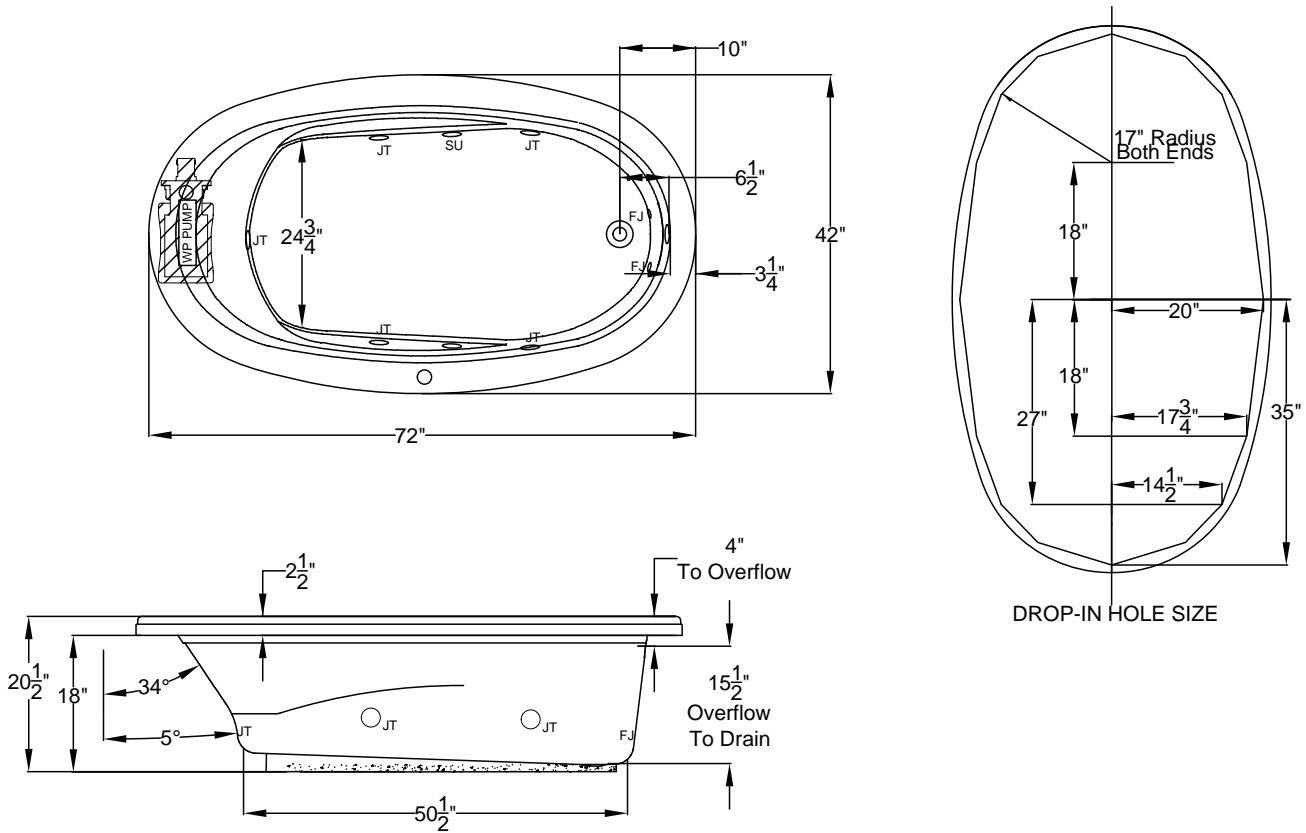

Construction: Reinforced Acrylic shell mounted on Level Form™ pre-leveled full support base.

We provide products listed with Intertek ETL SEMKO (Edison Testing Laboratories) U.S. and Canadian and International Association of Plumbing and Mechanical Officials (IAPMO). Consult factory with your listing requirements.

N4272

Whirlpool & Soaking

Patents received or pending.

Note: Dimensional Tolerances: ±1/4"

Note: The blower extends approximately 1" past the end radius of the bath. This requires angling the bath into the drop-in hole.