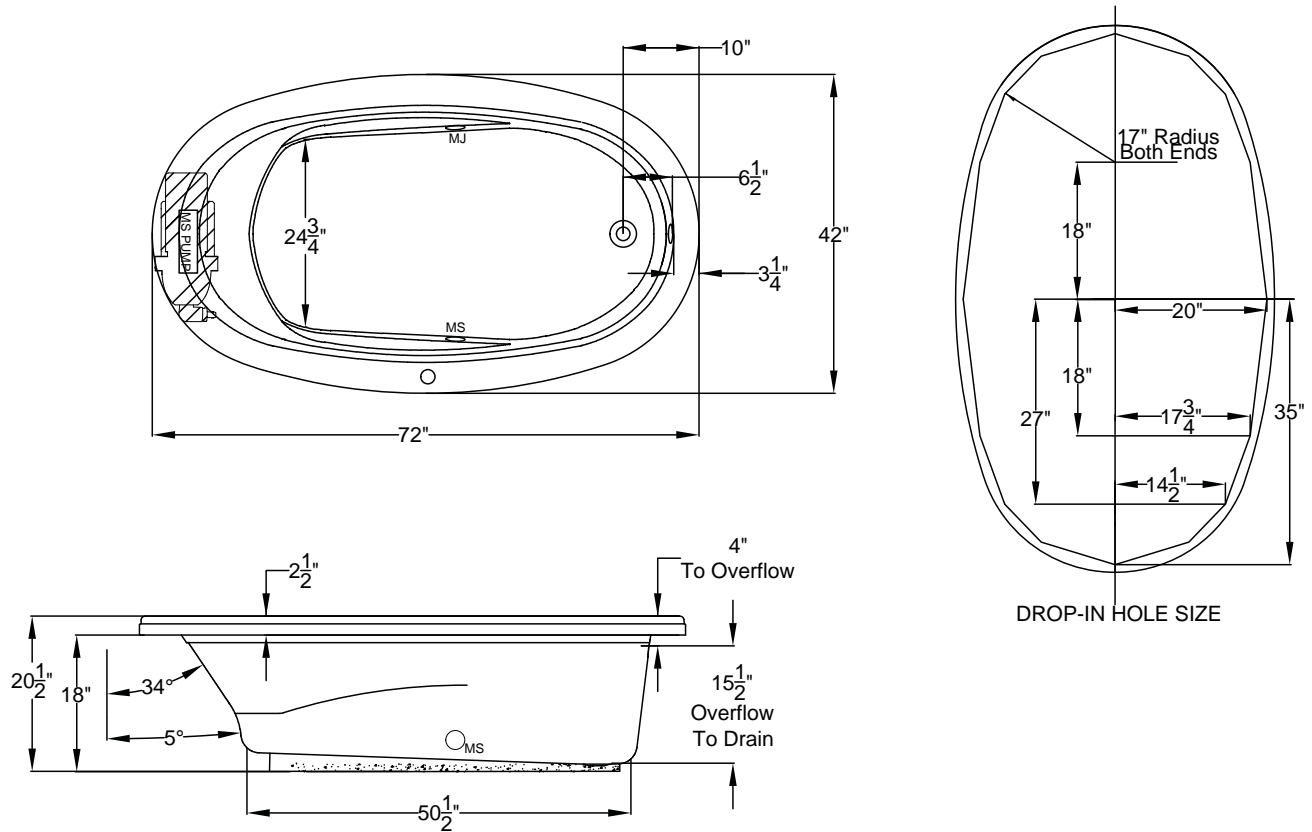

N4272

MicroSilk[®]

Patents received or pending.

Note: Dimensional Tolerances: ±1/4"

Note: The blower extends approximately 1" past the end radius of the bath. This requires angling the bath into the drop-in hole.

Drop-in-Hole Size:	See Diagram
Operating Capacity:	49 Gal.
Overflow Capacity:	77 Gal.
Floor Loading / sq.ft.:	48.1/ 45.3 lbs.
Carton Wt. (WP/Soaking):	115/76 lbs.
Cube:	36.2 ft. ³

Air Switch Control

Includes a quiet, 120V MicroSilk[®] System, 1 MicroSilk[®] Delivery Port. Requires (1) 20A, 120v GFCI protected circuit.

Construction: Reinforced Acrylic shell mounted on Level Form™ pre-leveled full support base.

We provide products listed with Intertek ETL SEMKO (Edison Testing Laboratories) U.S. and Canadian and International Association of Plumbing and Mechanical Officials (IAPMO). Consult factory with your listing requirements.