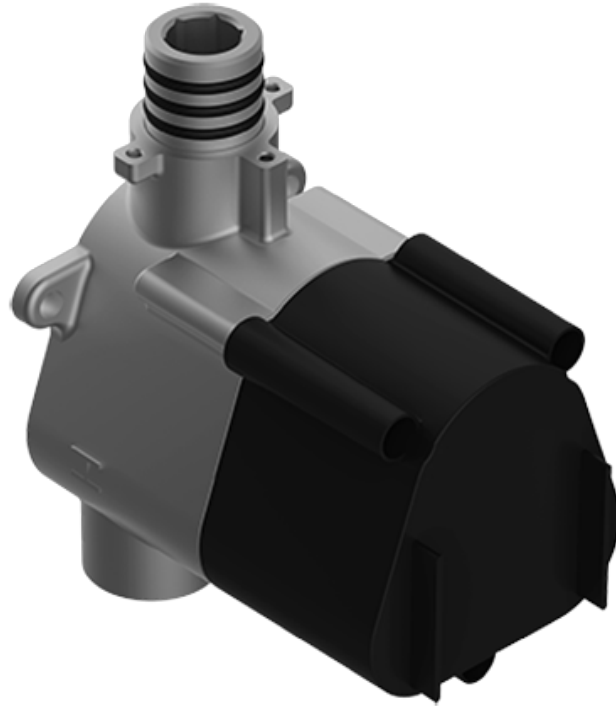

SHOWER  
M-Series Thermostatic Shower  
System - Tub and Shower with  
Handshower  
**GM3.612WT-LM38E0**

---

**GRAFF®**

## Information

- 3/4" thermostatic valve and trim
- 3/4" stop/volume control valve and 3-way diverter valve
- 8" showerhead with 12" wall-mounted shower arm
- Showerhead features no-clog, easy-clean spray nozzles
- Handshower set with wall-mounted slide bar and 59" hose (PVD finishes use 59" flex hose)
- 8" contemporary tub spout
- Optional extension kit
- Flow rates: showerhead  $\leq$  1.8 max gpm, handshower  $\leq$  1.5 max gpm
- ADA
- CALGreen

SHOWER  
Thermostatic Rough Valve  
**G-8006**

**GRAFF®**

# G-8006

M-Series

3/4" Concealed Thermostatic Rough Valve