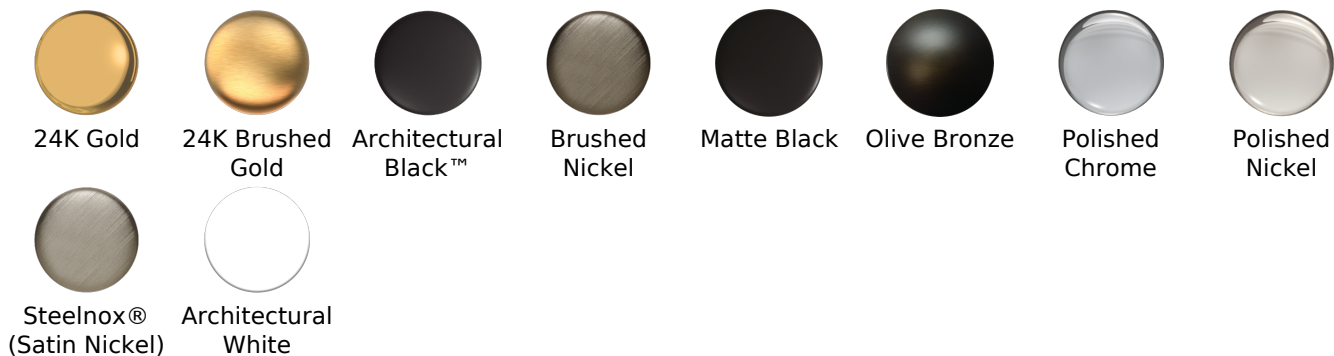

### Finishes

24K Gold

24K Brushed  
Gold

Architectural  
Black™

Brushed  
Nickel

Matte Black

Olive Bronze

Polished  
Chrome

### Finishes