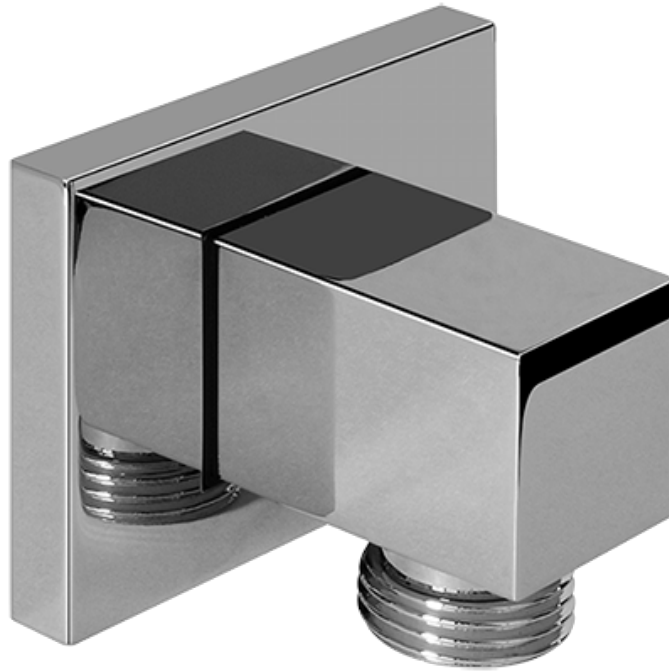

## Slide Bar Series

valid since 2014

SHOWER  
Contemporary Square Wall Supply  
Elbow  
**G-8633**

**GRAFF®**

**Information**

- 1/2" NPT female thread inlet

**Finishes**

24K Gold