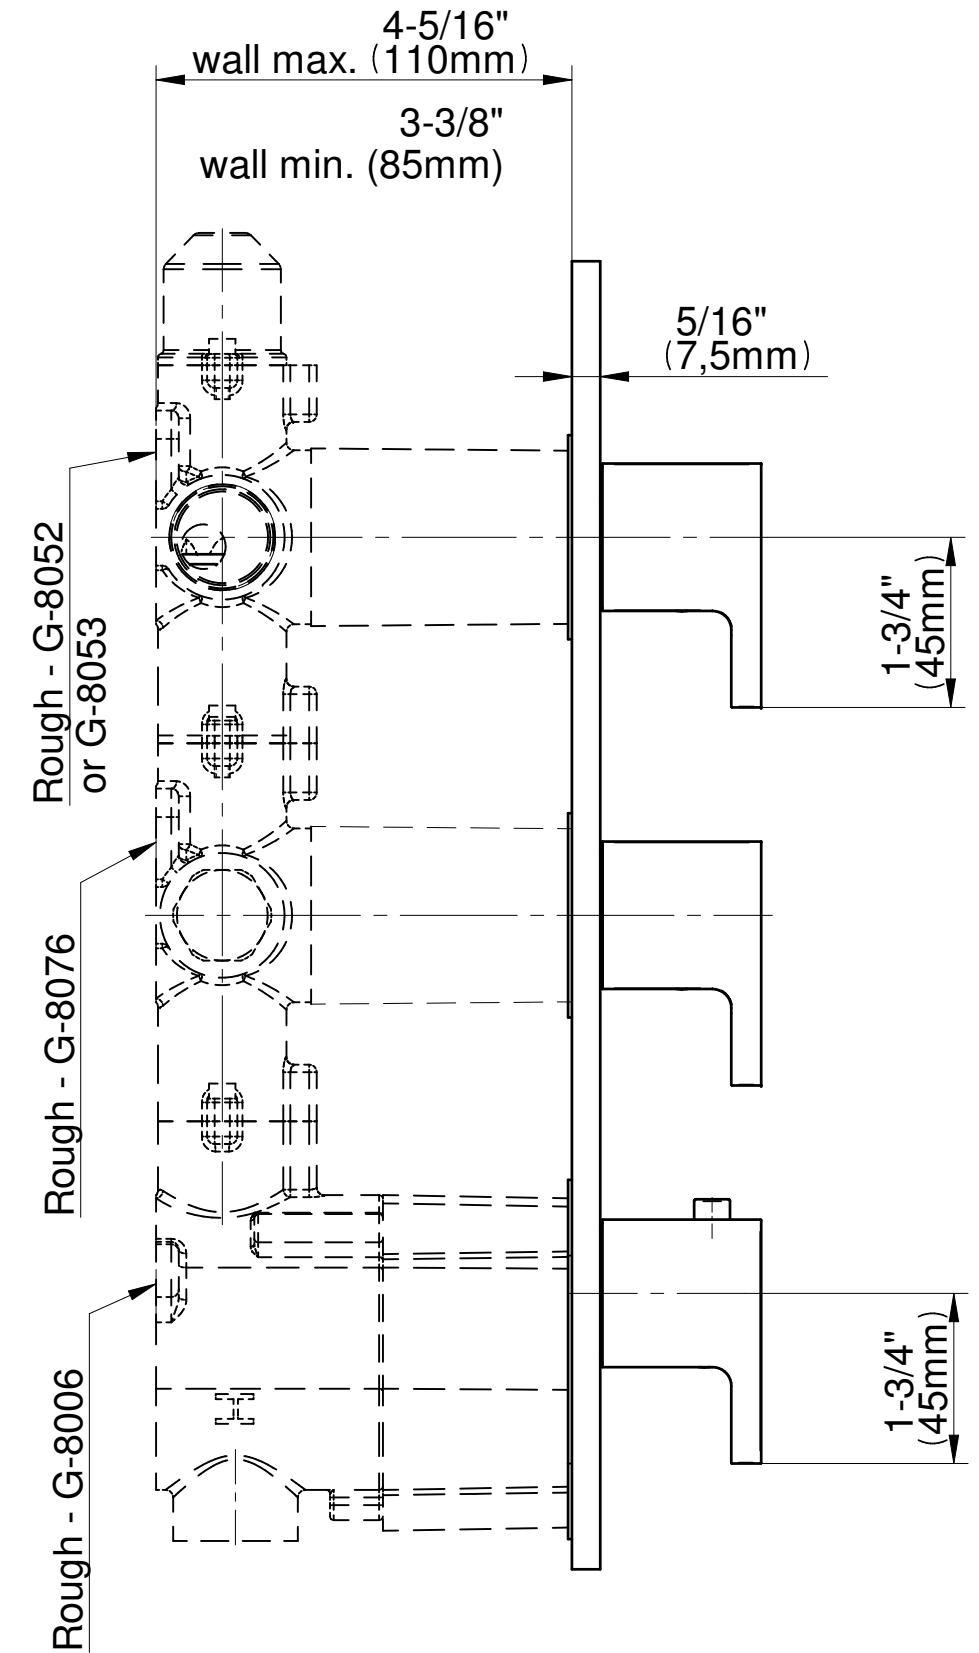

G-8057-LM36E0-T

Targa Series