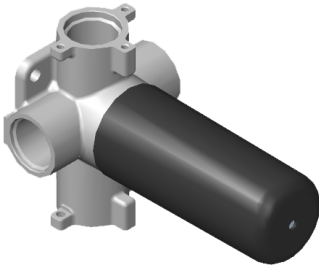

SHOWER
M-Series Thermostatic Shower
System - Tub and Shower with
Handshower
GM3.612WT-LM36E0

GRAFF®

Information

- 3/4" thermostatic valve and trim
- 3/4" stop/volume control valve and 3-way diverter valve
- 8" showerhead with 12" wall-mounted shower arm
- Showerhead features no-clog, easy-clean spray nozzles
- Handshower set with wall-mounted slide bar and 59" hose (PVD finishes use 59" flex hose)
- 8" contemporary tub spout
- Optional extension kit
- Flow rates: showerhead \leq 1.8 max gpm, handshower \leq 1.5 max gpm
- ADA
- CALGreen

Finishes

G-8006

M-Series

3/4" Concealed Thermostatic Rough Valve

Product Features

- 12.9 gpm @ 60 psi
- 3/4" universal inlets
- Built-in service stops
- Stacking outlet feature
- Complete serviceability from front of all units
- Supplied with protective plastic cover
- CalGreen compliant dependent on functions

www.graff-faucets.com | phone: 800-954-4723

SHOWER
Three-Way Diverter Control Valve
WITH Off Function (No Pass-
Through)
G-8053

GRAFF®

Information

- ~11.4 gpm @ 60 psi
- 3/4" universal inlets/outlets with female threads
- Operates one function at a time
- Stacking inlet feature
- Supplied with protective plastic cover
- CALGreen compliant depending on functions

Finishes

G-8053

M-Series

3-Way Diverter Control Valve WITH Off Function (No Pass-Through)

Product Features

- 3/4" universal inlets/outlets with female threads
- Stacking inlet feature
- Supplied with protective plastic cover
- CalGreen compliant dependent on functions