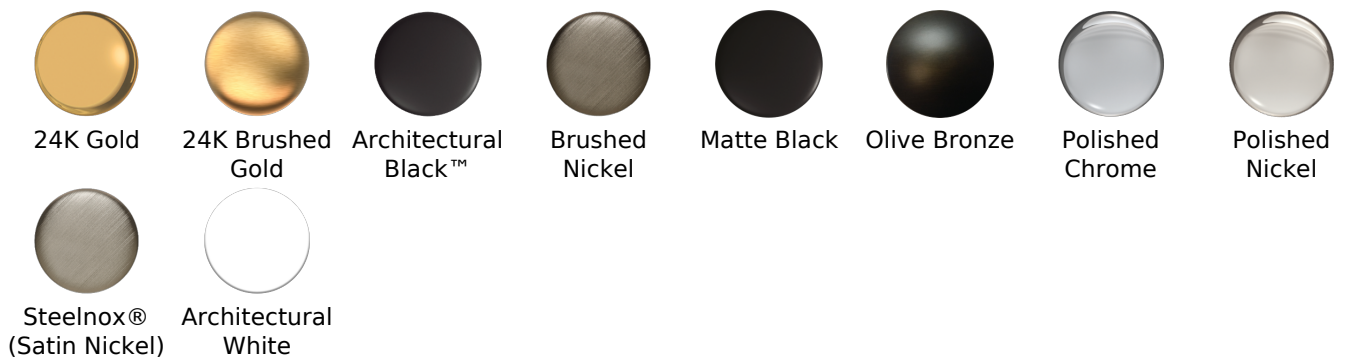

SHOWER
8" Contemporary Tub Spout
G-8575

GRAFF®

Information

- Includes spout ring
- 1/2" NPT male thread inlet
- Tub spout flow rate ~ 8.7 gpm @60 psi

Finishes