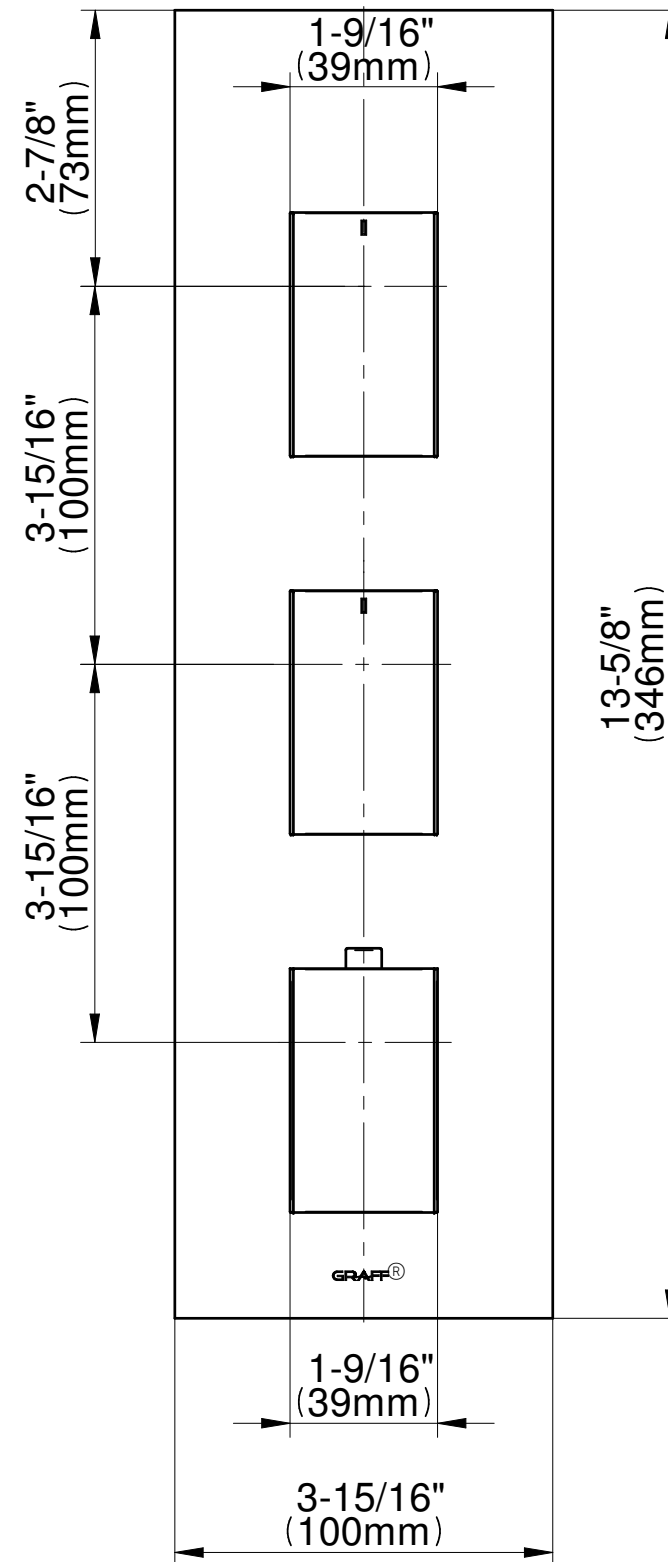

G-8057-LM36E0-T

Targa Series