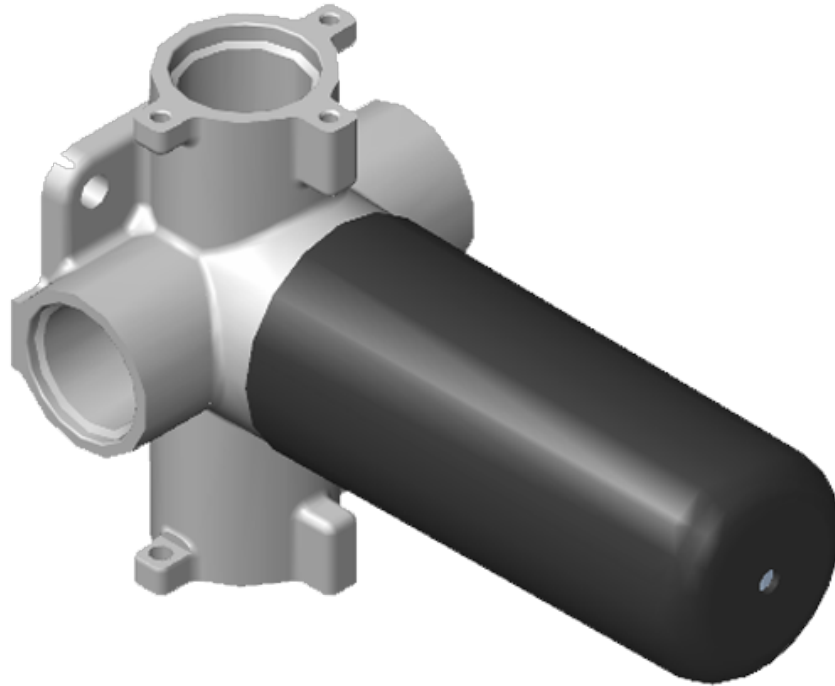

SHOWER
M-Series Thermostatic Shower
System - Tub and Shower with
Handshower
GM3.612WT-LM36E0

GRAFF®

Information

- 3/4" thermostatic valve and trim
- 3/4" stop/volume control valve and 3-way diverter valve
- 8" showerhead with 12" wall-mounted shower arm
- Showerhead features no-clog, easy-clean spray nozzles
- Handshower set with wall-mounted slide bar and 59" hose (PVD finishes use 59" flex hose)
- 8" contemporary tub spout
- Optional extension kit
- Flow rates: showerhead \leq 1.8 max gpm, handshower \leq 1.5 max gpm
- ADA
- CALGreen

Finishes

G-8006

M-Series

3/4" Concealed Thermostatic Rough Valve

Product Features

- 12.9 gpm @ 60 psi
- 3/4" universal inlets
- Built-in service stops
- Stacking outlet feature
- Complete serviceability from front of all units
- Supplied with protective plastic cover
- CalGreen compliant dependent on functions

www.graff-faucets.com | phone: 800-954-4723

SHOWER
Three-Way Diverter Control Valve
WITH Off Function (No Pass-
Through)
G-8053

GRAFF®

Information

- ~11.4 gpm @ 60 psi
- 3/4" universal inlets/outlets with female threads
- Operates one function at a time
- Stacking inlet feature
- Supplied with protective plastic cover
- CALGreen compliant depending on functions

Finishes

G-8053

M-Series

3-Way Diverter Control Valve WITH Off Function (No Pass-Through)

Product Features

- 3/4" universal inlets/outlets with female threads
- Stacking inlet feature
- Supplied with protective plastic cover
- CalGreen compliant dependent on functions