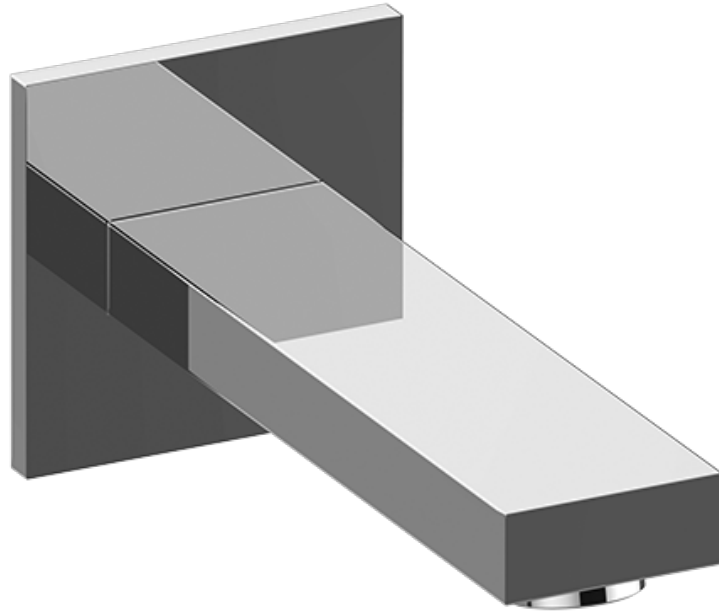

Polished
Nickel

Steelnox®
(Satin Nickel)

Architectural
White

G-8530

SHOWER
8" Contemporary Tub Spout
G-8575

GRAFF®

Information

- Includes spout ring
- 1/2" NPT male thread inlet
- Tub spout flow rate ~ 8.7 gpm @60 psi