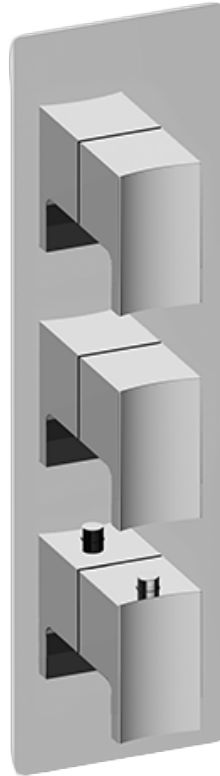

SHOWER
M-Series Thermostatic Shower
System - Tub and Shower with
Handshower
GM3.612WT-LM36E0

GRAFF®

Information

- 3/4" thermostatic valve and trim
- 3/4" stop/volume control valve and 3-way diverter valve
- 8" showerhead with 12" wall-mounted shower arm
- Showerhead features no-clog, easy-clean spray nozzles
- Handshower set with wall-mounted slide bar and 59" hose (PVD finishes use 59" flex hose)
- 8" contemporary tub spout
- Optional extension kit
- Flow rates: showerhead \leq 1.8 max gpm, handshower \leq 1.5 max gpm
- ADA
- CALGreen

www.graff-faucets.com | phone: 800-954-4723

SHOWER
Three-Way Diverter Control Valve
WITH Off Function (No Pass-
Through)
G-8053

GRAFF®

Information

- ~11.4 gpm @ 60 psi
- 3/4" universal inlets/outlets with female threads
- Operates one function at a time
- Stacking inlet feature
- Supplied with protective plastic cover
- CALGreen compliant depending on functions

Finishes

G-8053

M-Series

3-Way Diverter Control Valve WITH Off Function (No Pass-Through)

Product Features

- 3/4" universal inlets/outlets with female threads
- Stacking inlet feature
- Supplied with protective plastic cover
- CalGreen compliant dependent on functions

www.graff-faucets.com | phone: 800-954-4723

SHOWER
M-Series Valve Trim with Three
Handles
G-8057-LM36E0-T

GRAFF®

Information

- Three metal handles
- Decorative trim plate
- Use with M-Series rough valves
- ADA