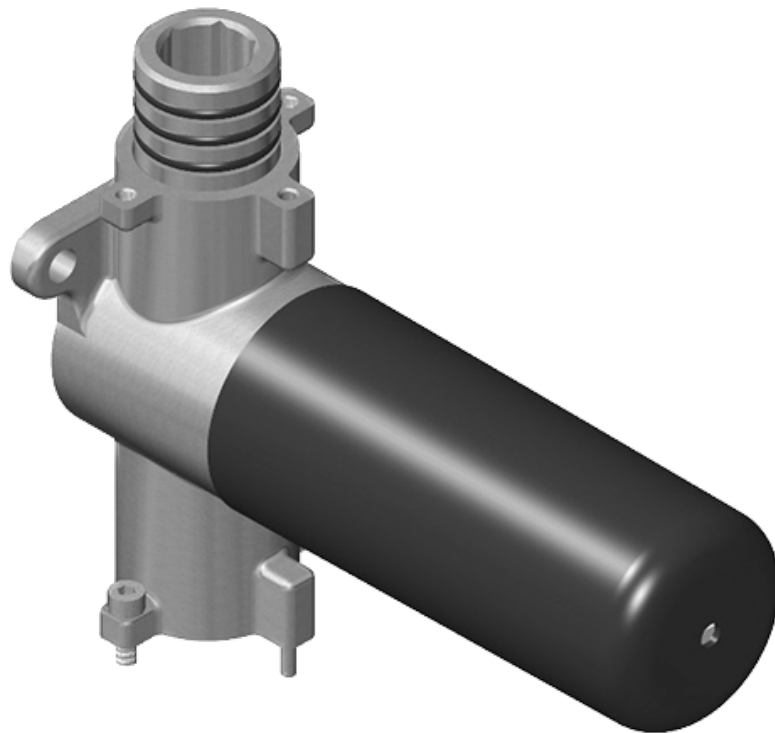

SHOWER
M-Series Thermostatic Shower
System - Tub and Shower with
Handshower
GM3.612WT-LM36E0

GRAFF®

Information

- 3/4" thermostatic valve and trim
- 3/4" stop/volume control valve and 3-way diverter valve
- 8" showerhead with 12" wall-mounted shower arm
- Showerhead features no-clog, easy-clean spray nozzles
- Handshower set with wall-mounted slide bar and 59" hose (PVD finishes use 59" flex hose)
- 8" contemporary tub spout
- Optional extension kit
- Flow rates: showerhead \leq 1.8 max gpm, handshower \leq 1.5 max gpm
- ADA
- CALGreen

Polished
Nickel

Steelnox®
(Satin Nickel)

Architectural
White

G-8057-LM36E0-T

Targa Series

SHOWER
Stop/Volume Control Rough Valve
G-8077

GRAFF®

Information

G-8077

M-Series

Stop/Volume Control Rough Valve

Product Features

- 3/4" universal inlets/outlets with female threads
- 18.1 gpm @ 60 psi
- Stacking inlet and outlet feature
- Supplied with protective plastic cover
- CalGreen compliant dependent on functions