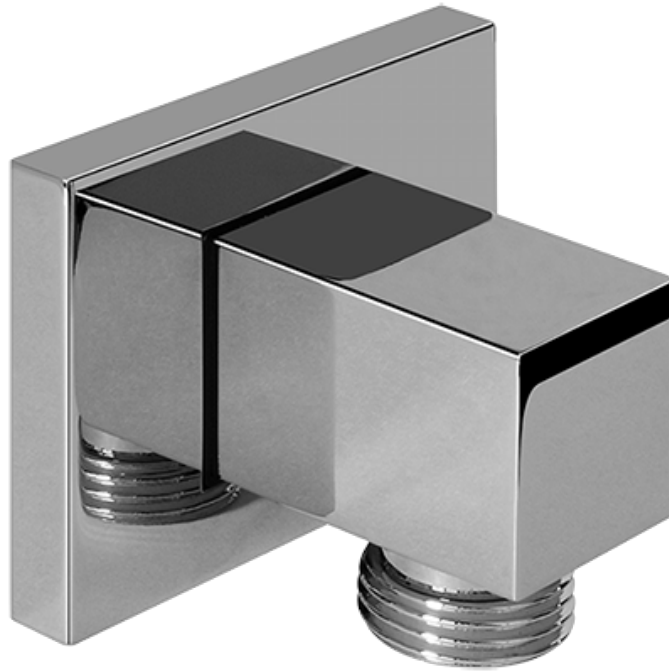

Polished
Nickel

Steelnox[®]
(Satin Nickel)

Architectural
White

G-8631

Slide Bar Series

valid since 2014

SHOWER
Contemporary Square Wall Supply
Elbow
G-8633

GRAFF®

Information

- 1/2" NPT female thread inlet

Finishes

G-8633

Contemporary Square Wall Supply Elbow

Product Features

- 1/2" NPT female thread inlet

Available Finishes