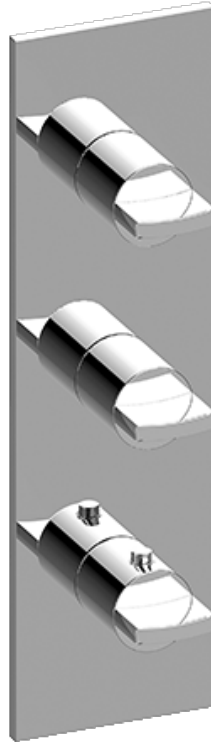

SHOWER
M-Series Thermostatic Shower
System - Tub and Shower with
Handshower
GM3.612WT-C14E0

GRAFF®

Information

- 3/4" thermostatic valve and trim
- 3/4" stop/volume control valve and 3-way diverter valve
- 8" showerhead with 12" wall-mounted shower arm
- Showerhead features no-clog, easy-clean spray nozzles
- Handshower set with wall-mounted slide bar and 59" hose (PVD finishes use 59" flex hose)
- 8" contemporary tub spout
- Optional extension kit
- Flow rates: showerhead \leq 1.8 max gpm, handshower \leq 1.5 max gpm
- CALGreen

www.graff-faucets.com | phone: 800-954-4723

SHOWER
Three-Way Diverter Control Valve
WITH Off Function (No Pass-
Through)
G-8053

GRAFF®

Information

- ~11.4 gpm @ 60 psi
- 3/4" universal inlets/outlets with female threads
- Operates one function at a time
- Stacking inlet feature
- Supplied with protective plastic cover
- CALGreen compliant depending on functions

Finishes

G-8053

M-Series

3-Way Diverter Control Valve WITH Off Function (No Pass-Through)

Product Features

- 3/4" universal inlets/outlets with female threads
- Stacking inlet feature
- Supplied with protective plastic cover
- CalGreen compliant dependent on functions

www.graff-faucets.com | phone: 800-954-4723

SHOWER
M-Series Valve Trim with Three
Handles
G-8057-C14E0-T

GRAFF®

Information

- Three metal handles, decorative trim plate
- Use with M-Series rough valves
- ADA