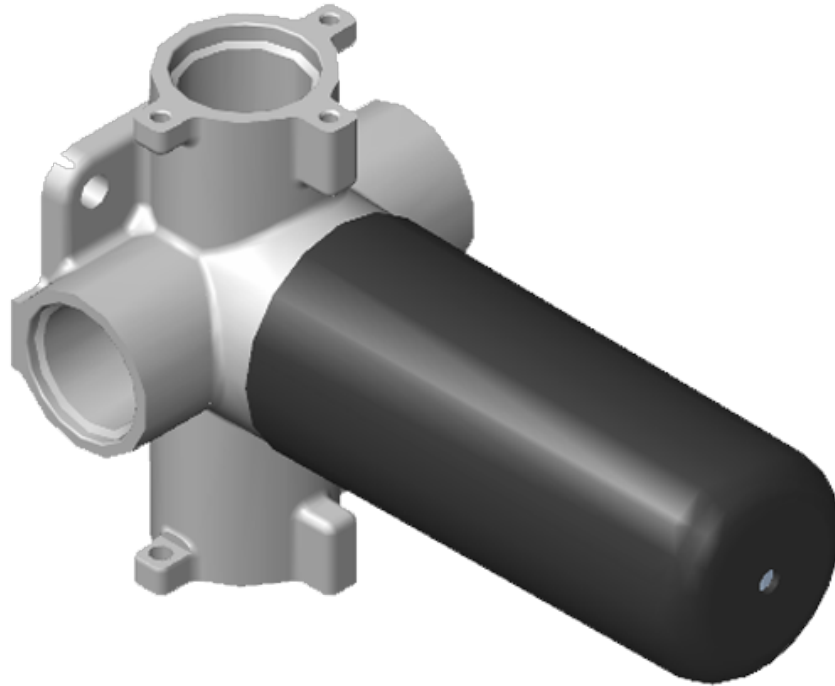

SHOWER
M-Series Thermostatic Shower
System - Tub and Shower with
Handshower
GM3.612WT-C14E0

GRAFF®

Information

- 3/4" thermostatic valve and trim
- 3/4" stop/volume control valve and 3-way diverter valve
- 8" showerhead with 12" wall-mounted shower arm
- Showerhead features no-clog, easy-clean spray nozzles
- Handshower set with wall-mounted slide bar and 59" hose (PVD finishes use 59" flex hose)
- 8" contemporary tub spout
- Optional extension kit
- Flow rates: showerhead \leq 1.8 max gpm, handshower \leq 1.5 max gpm
- CALGreen

Finishes

G-8006

M-Series

3/4" Concealed Thermostatic Rough Valve

Product Features

- 12.9 gpm @ 60 psi
- 3/4" universal inlets
- Built-in service stops
- Stacking outlet feature
- Complete serviceability from front of all units
- Supplied with protective plastic cover
- CalGreen compliant dependent on functions

www.graff-faucets.com | phone: 800-954-4723

SHOWER
Three-Way Diverter Control Valve
WITH Off Function (No Pass-
Through)
G-8053

GRAFF®

Information

- ~11.4 gpm @ 60 psi
- 3/4" universal inlets/outlets with female threads
- Operates one function at a time
- Stacking inlet feature
- Supplied with protective plastic cover
- CALGreen compliant depending on functions

Finishes

G-8053

M-Series

3-Way Diverter Control Valve WITH Off Function (No Pass-Through)

Product Features

- 3/4" universal inlets/outlets with female threads
- Stacking inlet feature
- Supplied with protective plastic cover
- CalGreen compliant dependent on functions