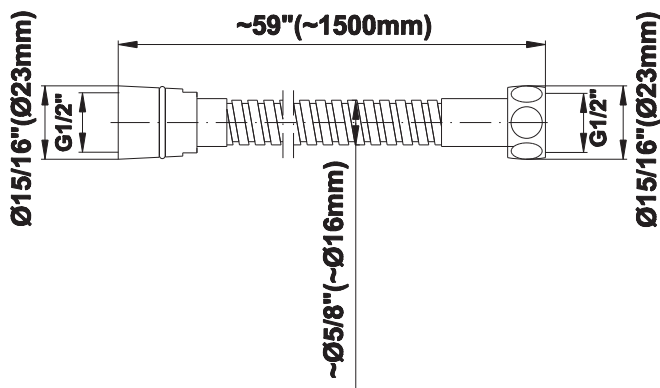

Product Features

- Brass spiral flexible hose with conical nut

Warranty

- Limited lifetime warranty

For complete warranty information go to www.graff-designs.com/en-nam/warranty

Available Finishes

- Polished Chrome
  G-8605-PC
- Polished Nickel
  G-8605-PN
- Brushed Nickel
  G-8605-BNi
- Unfinished Brushed Brass*
  G-8605-UBB*
- Unfinished Brass*
  G-8605-UB*
- Matte Black*
  G-8605-MBK*
- Architectural Black*
  G-8605-BK*
- Architectural White*
  G-8605-WT*
- Olive Brass*
  G-8605-OB*
- Gunmetal*
  G-8605-GM*
- Vintage Brushed Brass*
  G-8605-VBB*
- Steelnox (Satin Nickel)
  G-8605-SN
- 24K Brushed Gold*
  G-8605-BAU*
- 24K Gold*
  G-8605-AU*
- Gunmetal Distressed*
  G-8605-GMD*

* Special order finish- call for availability