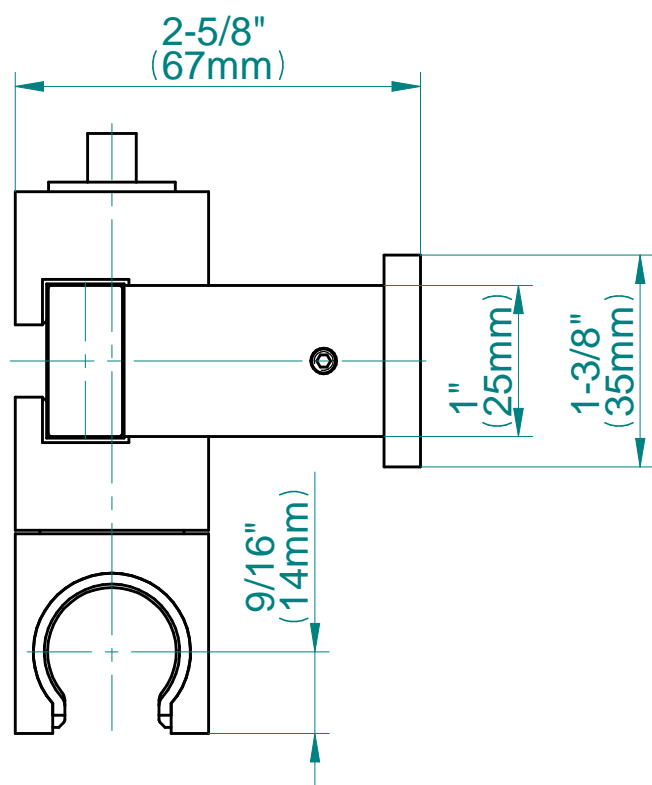

G-8631

Slide Bar Series

valid since 2014