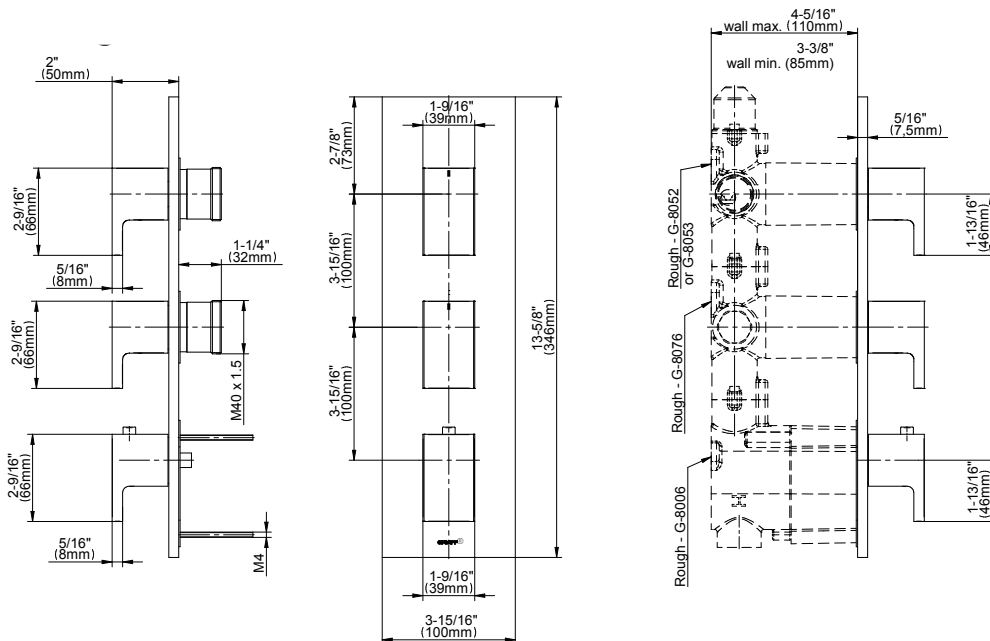

Warranty

- Limited lifetime warranty

For complete warranty information go to www.graff-designs.com/en-nam/warranty