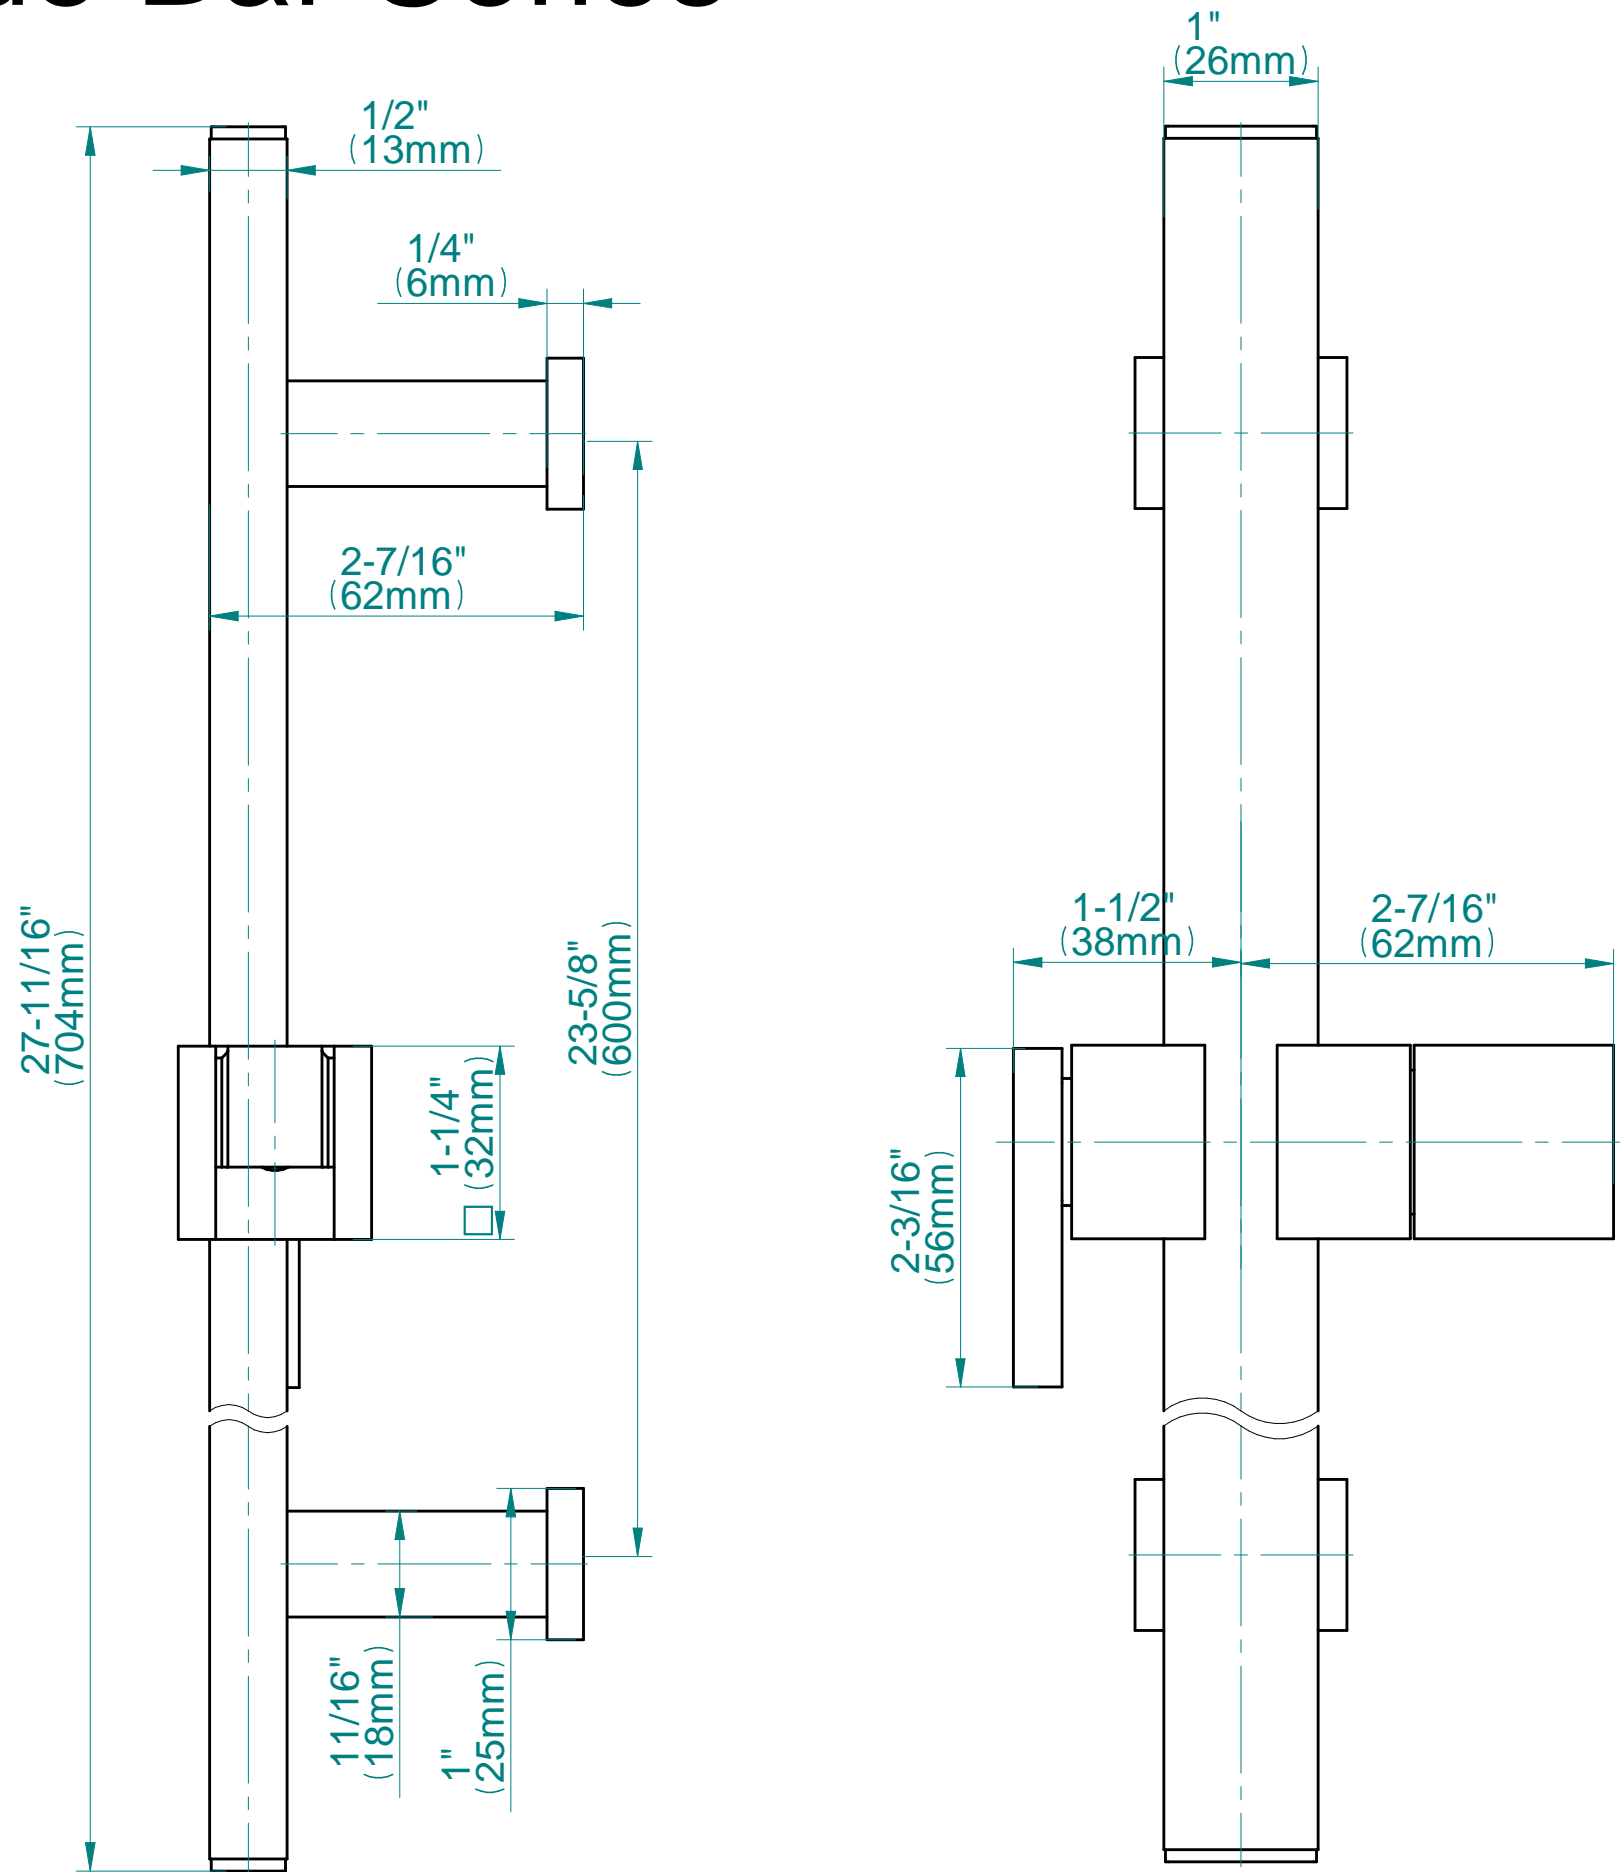

G-8631

Slide Bar Series

valid since 2014