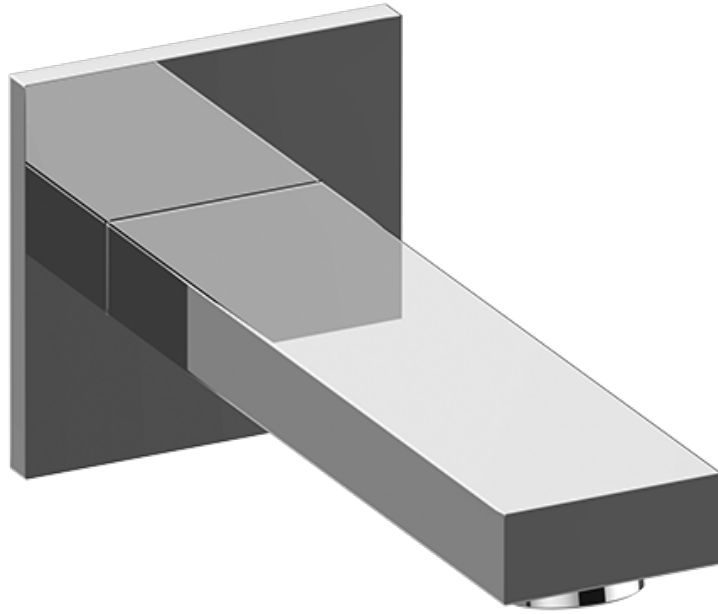

Polished
Nickel

Steelnox®
(Satin Nickel)

Architectural
White

G-8530

SHOWER
8" Contemporary Tub Spout
G-8575

GRAFF®

Information

- Includes spout ring
- 1/2" NPT male thread inlet
- Tub spout flow rate ~ 8.7 gpm @60 psi