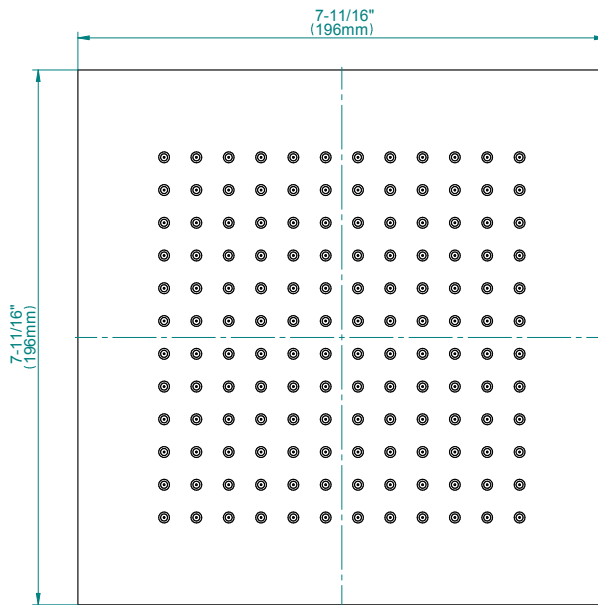

Code Compliance

- CALGreen

Warranty

- Limited lifetime warranty

For complete warranty information go to www.graff-designs.com/en-nam/warranty

The measurements shown are for reference only. Products and specifications shown are subject to change without notice. Revised 12/2017

www.graff-designs.com | phone: 800-954-4723