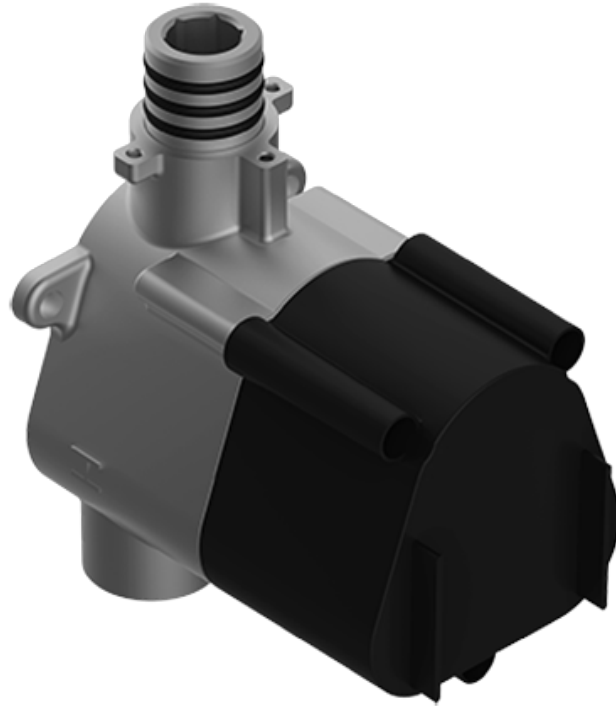

SHOWER
M-Series Thermostatic Shower
System - Tub and Shower with
Handshower
GM3.612WT-C14E0

GRAFF®

Information

- 3/4" thermostatic valve and trim
- 3/4" stop/volume control valve and 3-way diverter valve
- 8" showerhead with 12" wall-mounted shower arm
- Showerhead features no-clog, easy-clean spray nozzles
- Handshower set with wall-mounted slide bar and 59" hose (PVD finishes use 59" flex hose)
- 8" contemporary tub spout
- Optional extension kit
- Flow rates: showerhead \leq 1.8 max gpm, handshower \leq 1.5 max gpm
- CALGreen

SHOWER
Thermostatic Rough Valve
G-8006

GRAFF®

Information

- 12.9 gpm @ 60 psi
- 3/4" universal inlets
- Built-in service stops
- Stacking outlet feature
- Complete serviceability from front of all units
- Supplied with protective plastic cover
- CalGreen compliant dependent on functions

Finishes

G-8006

M-Series

3/4" Concealed Thermostatic Rough Valve

Product Features

- 12.9 gpm @ 60 psi
- 3/4" universal inlets
- Built-in service stops
- Stacking outlet feature
- Complete serviceability from front of all units
- Supplied with protective plastic cover
- CalGreen compliant dependent on functions

www.graff-faucets.com | phone: 800-954-4723

SHOWER
Three-Way Diverter Control Valve
WITH Off Function (No Pass-
Through)
G-8053

GRAFF®

Information

- ~11.4 gpm @ 60 psi
- 3/4" universal inlets/outlets with female threads
- Operates one function at a time
- Stacking inlet feature
- Supplied with protective plastic cover
- CALGreen compliant depending on functions