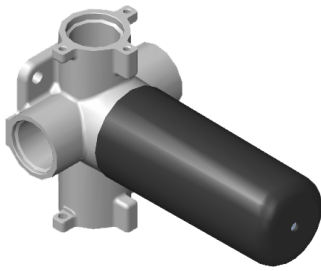

SHOWER
M-Series Thermostatic Shower
System - Tub and Shower with
Handshower
GM3.612WT-C14E0

GRAFF®

Information

- 3/4" thermostatic valve and trim
- 3/4" stop/volume control valve and 3-way diverter valve
- 8" showerhead with 12" wall-mounted shower arm
- Showerhead features no-clog, easy-clean spray nozzles
- Handshower set with wall-mounted slide bar and 59" hose (PVD finishes use 59" flex hose)
- 8" contemporary tub spout
- Optional extension kit
- Flow rates: showerhead \leq 1.8 max gpm, handshower \leq 1.5 max gpm
- CALGreen

Finishes

G-8006

M-Series

3/4" Concealed Thermostatic Rough Valve

Product Features

- 12.9 gpm @ 60 psi
- 3/4" universal inlets
- Built-in service stops
- Stacking outlet feature
- Complete serviceability from front of all units
- Supplied with protective plastic cover
- CalGreen compliant dependent on functions

www.graff-faucets.com | phone: 800-954-4723

SHOWER
Three-Way Diverter Control Valve
WITH Off Function (No Pass-
Through)
G-8053

GRAFF®

Information

- ~11.4 gpm @ 60 psi
- 3/4" universal inlets/outlets with female threads
- Operates one function at a time
- Stacking inlet feature
- Supplied with protective plastic cover
- CALGreen compliant depending on functions

Finishes

G-8053

M-Series

3-Way Diverter Control Valve WITH Off Function (No Pass-Through)

Product Features

- 3/4" universal inlets/outlets with female threads
- Stacking inlet feature
- Supplied with protective plastic cover
- CalGreen compliant dependent on functions