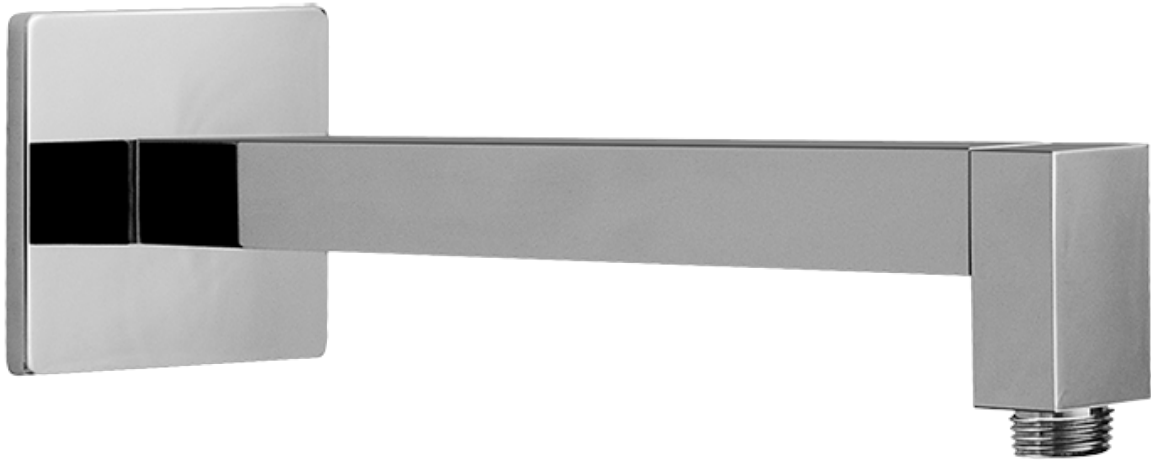

www.graff-designs.com | phone: 800-954-4723

SHOWER
Contemporary 12" Shower Arm
G-8530

GRAFF®

Information

- Includes arm and square flange
- 1/2" NPT male thread inlet
- For use with all showerheads (especially G-8438)