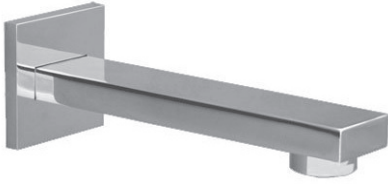

Polished
Nickel

Steelnox®
(Satin Nickel)

Architectural
White

G-8530

SHOWER
8" Contemporary Tub Spout
G-8575

GRAFF®

Information

- Includes spout ring
- 1/2" NPT male thread inlet
- Tub spout flow rate ~ 8.7 gpm @60 psi

Finishes

G-8575

Sade Collection
8" Contemporary Tub Spout

Product Features

- Includes spout ring
- 1/2" NPT male thread inlet

Available Finishes

- Polished Chrome
G-8575-PC
- Polished Nickel
G-8575-PN
- Steelnox® (Satin Nickel)
G-8575-SN
- Olive Bronze™
G-8575-OB
- Architectural Black with
Chrome Accents
G-8575-PC/BK