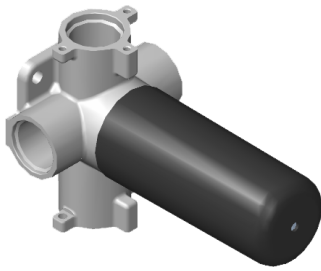

Finishes

Polished
Chrome

Steelnox®
(Satin Nickel)

SHOWER
Three-Way Diverter Control Valve
WITH Off Function (No Pass-
Through)
G-8053

GRAFF®

Information

- ~11.4 gpm @ 60 psi
- 3/4" universal inlets/outlets with female threads
- Operates one function at a time
- Stacking inlet feature
- Supplied with protective plastic cover
- CALGreen compliant depending on functions

Finishes

Polished
Chrome

Steelnox®
(Satin Nickel)

G-8053

M-Series

3-Way Diverter Control Valve WITH Off Function (No Pass-Through)

Product Features

- 3/4" universal inlets/outlets with female threads
- Stacking inlet feature
- Supplied with protective plastic cover
- CalGreen compliant dependent on functions

www.graff-faucets.com | phone: 800-954-4723

SHOWER
Square Flush Mount Body Spray
w/ Solid Brass Swivel Head
G-8497

GRAFF®

Information

- 12 no-clog, easy-clean silicon jets
- Metal ball-joint allows for 18° angle adjustment of body spray
- Brass wall escutcheon and flush-mounted trim
- 1/2" NPT female thread inlet
- Body spray flow rate \leq 1.5 max gpm

Finishes

Polished
Chrome

Steelnox®
(Satin Nickel)

G-8497

Shower Components

Contemporary Flush-Mount Body Spray with Solid Brass Swivel Head

Product Features

- 12 no-clog, easy-clean silicone jets
- Metal ball-joint allows for 18° angle adjustment of body spray
- Brass wall escutcheon and Flush-mounted trim
- 1/2" NPT female thread inlet
- Body spray flow rate ≤ 1.5 max gpm