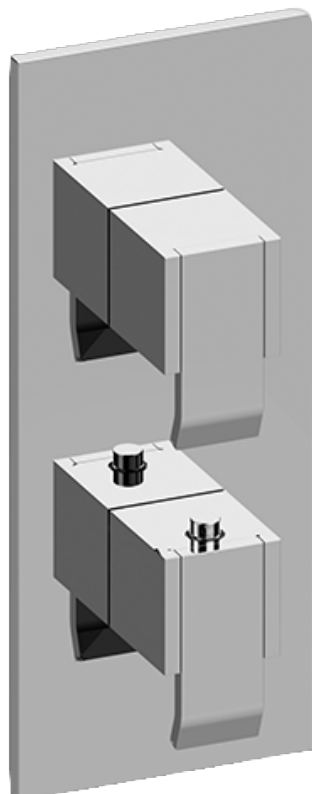

SHOWER
M-Series Full Thermostatic
Shower System
GM2.128WG-LM38E0

GRAFF®

Information

- 3/4" thermostatic valve and trim
- 3/4" 3-way diverter valve
- Showerhead features no-clog, easy-clean spray nozzles
- Flush-mounted swivel body sprays (3 pieces)
- Handshower set with wall bracket and 59" hose
- Optional extension kit
- Flow rates: showerhead ≤ 1.8 max gpm, handshower ≤ 1.5 max gpm, body sprays ≤ 1.5 max gpm each
- ADA

SHOWER
Thermostatic Rough Valve
G-8006

GRAFF®

Information

- 12.9 gpm @ 60 psi
- 3/4" universal inlets
- Built-in service stops
- Stacking outlet feature
- Complete serviceability from front of all units
- Supplied with protective plastic cover
- CalGreen compliant dependent on functions

Finishes

Polished
Chrome

Steelnox®
(Satin Nickel)

G-8006

M-Series

3/4" Concealed Thermostatic Rough Valve

Product Features

- 12.9 gpm @ 60 psi
- 3/4" universal inlets
- Built-in service stops
- Stacking outlet feature
- Complete serviceability from front of all units
- Supplied with protective plastic cover
- CalGreen compliant dependent on functions

www.graff-faucets.com | phone: 800-954-4723

SHOWER
Qubic M-Series Valve Trim with
Two Handles
G-8048-LM38E0-T

GRAFF®

Information

- Two metal handles, decorative trim plate
- Use with M-Series rough valves
- ADA