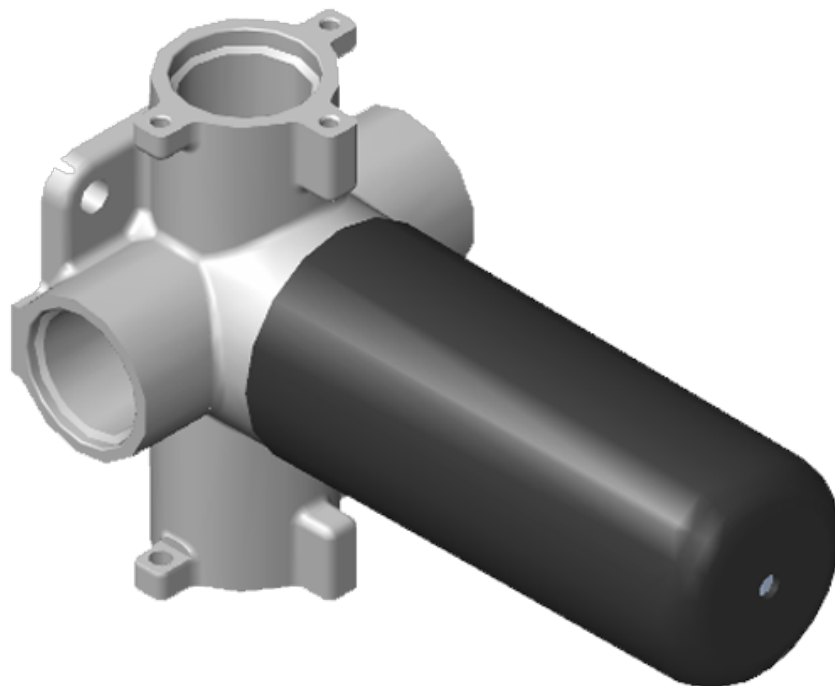

www.graff-faucets.com | phone: 800-954-4723

SHOWER
Qubic M-Series Valve Trim with
Two Handles
G-8048-LM38E0-T

GRAFF®

Information

- Two metal handles, decorative trim plate
- Use with M-Series rough valves
- ADA

Finishes

Polished
Chrome

Steelnox®
(Satin Nickel)

SHOWER
Three-Way Diverter Control Valve
WITH Off Function (No Pass-
Through)
G-8053

GRAFF®

Information

- ~11.4 gpm @ 60 psi
- 3/4" universal inlets/outlets with female threads
- Operates one function at a time
- Stacking inlet feature
- Supplied with protective plastic cover
- CALGreen compliant depending on functions

Finishes

Polished
Chrome

Steelnox®
(Satin Nickel)

G-8053

M-Series

3-Way Diverter Control Valve WITH Off Function (No Pass-Through)

Product Features

- 3/4" universal inlets/outlets with female threads
- Stacking inlet feature
- Supplied with protective plastic cover
- CalGreen compliant dependent on functions

www.graff-faucets.com | phone: 800-954-4723

SHOWER
Square Flush Mount Body Spray
w/ Solid Brass Swivel Head
G-8497

GRAFF®

Information

- 12 no-clog, easy-clean silicon jets
- Metal ball-joint allows for 18° angle adjustment of body spray
- Brass wall escutcheon and flush-mounted trim
- 1/2" NPT female thread inlet
- Body spray flow rate \leq 1.5 max gpm