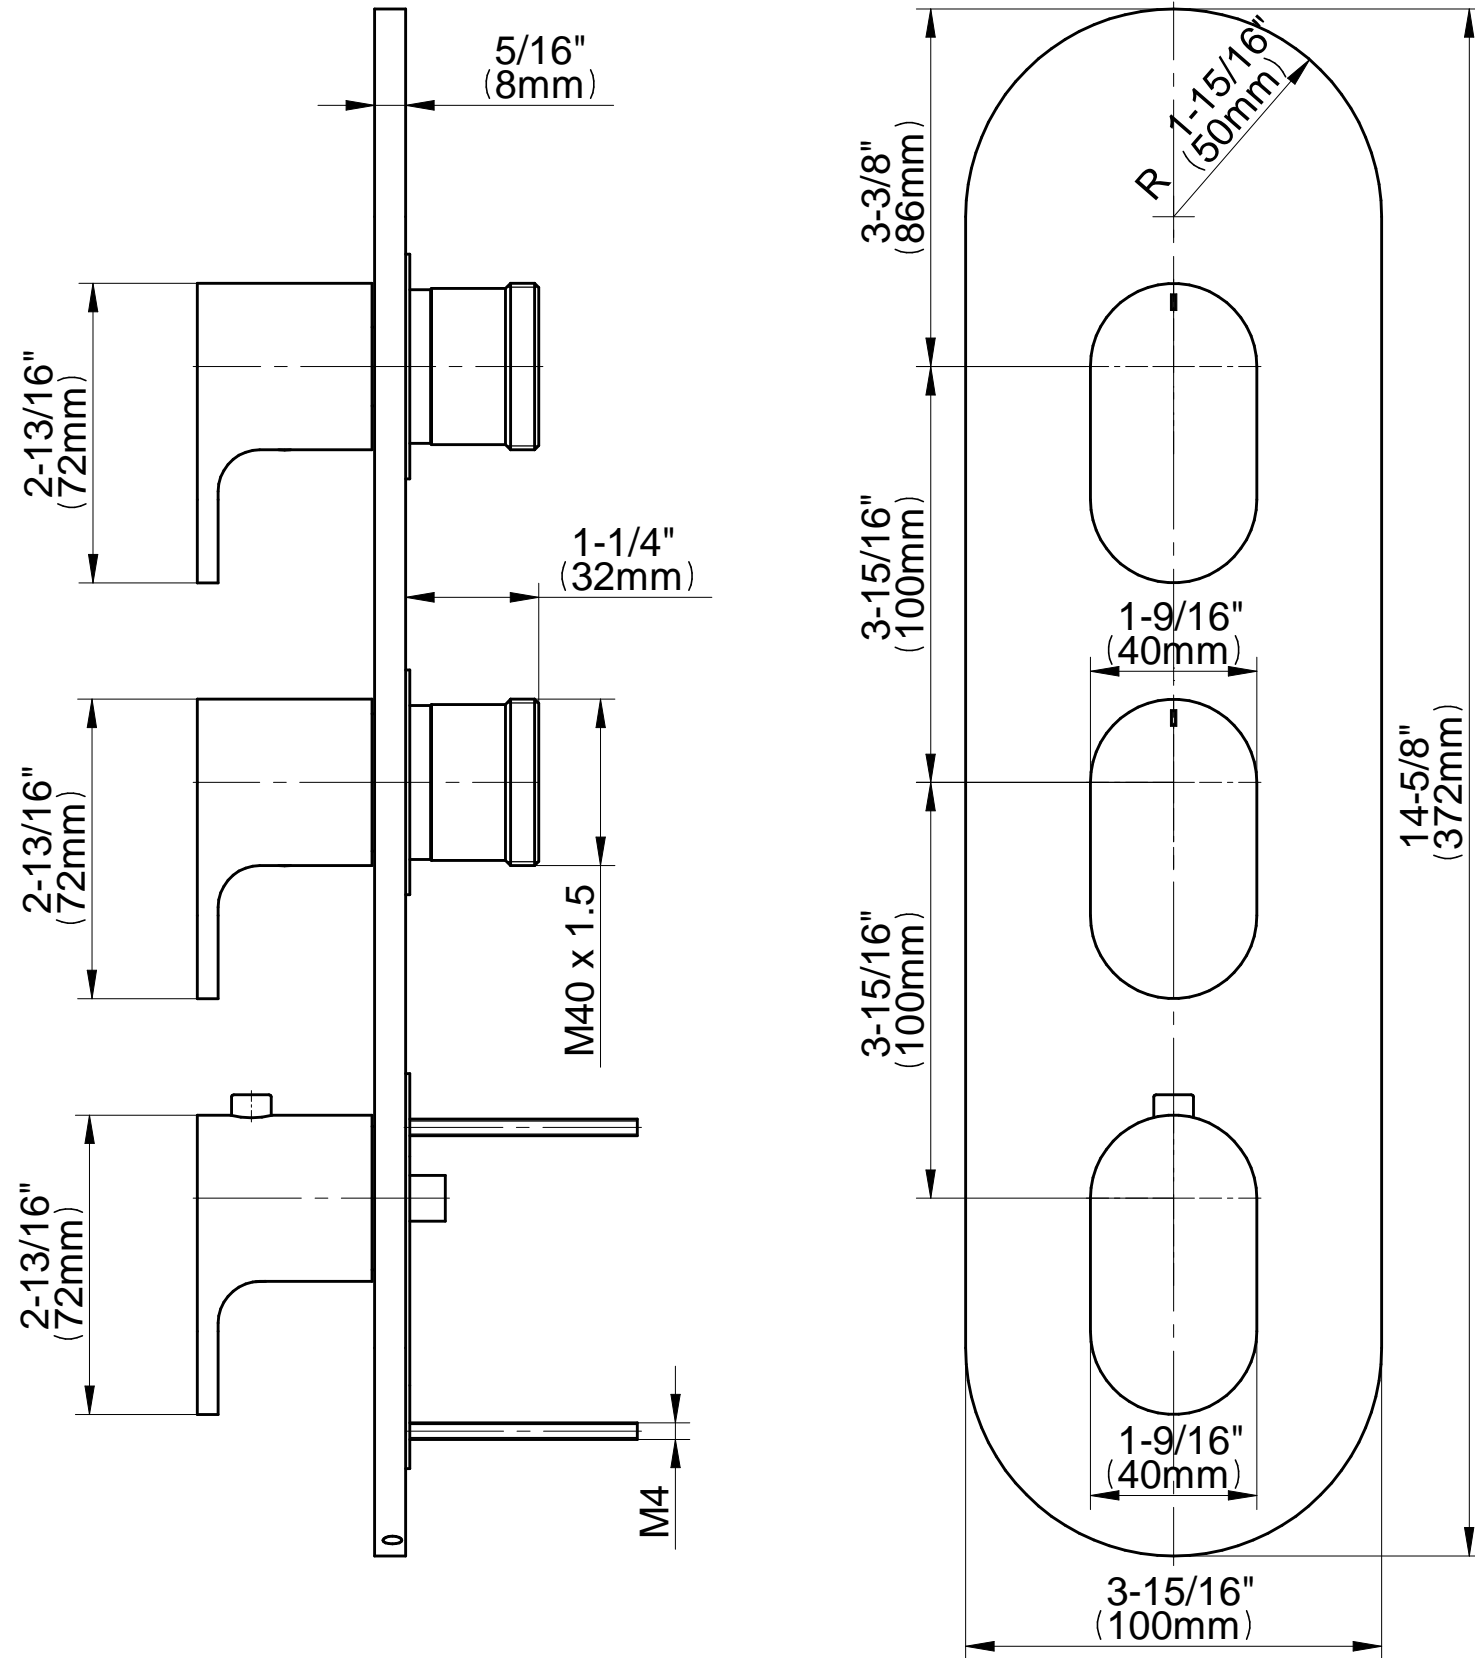

G-8056-LM44E0 Series