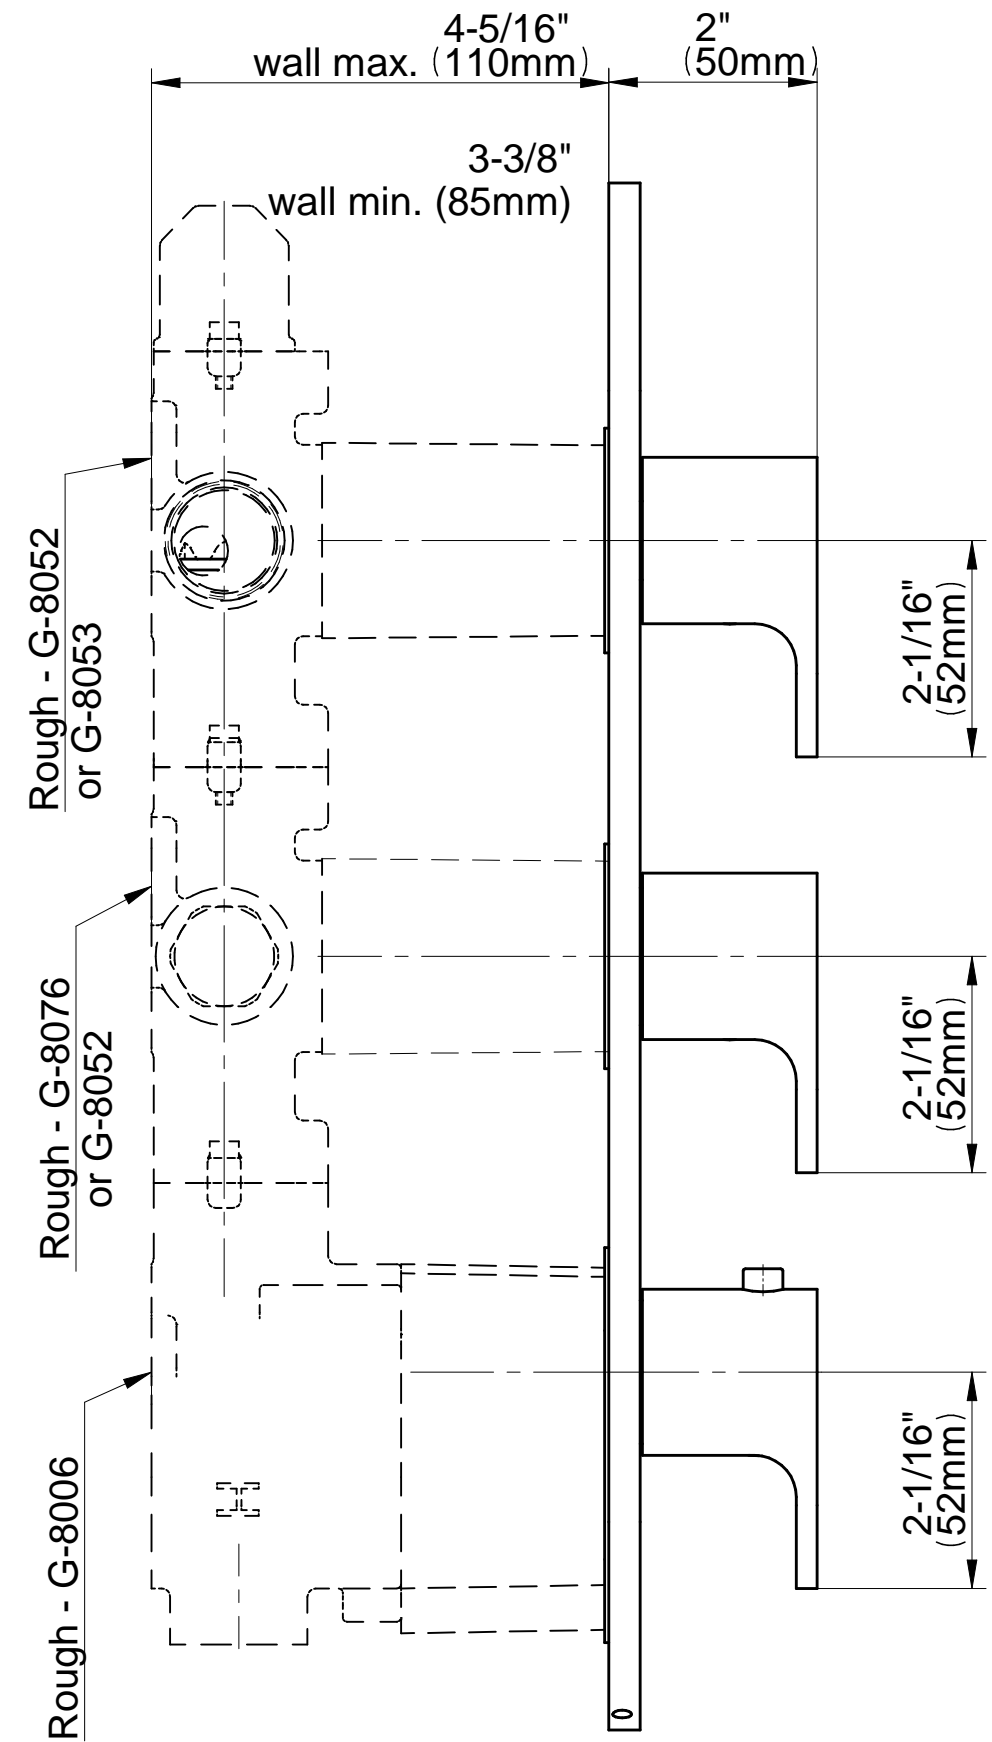

G-8056-LM44E0 Series