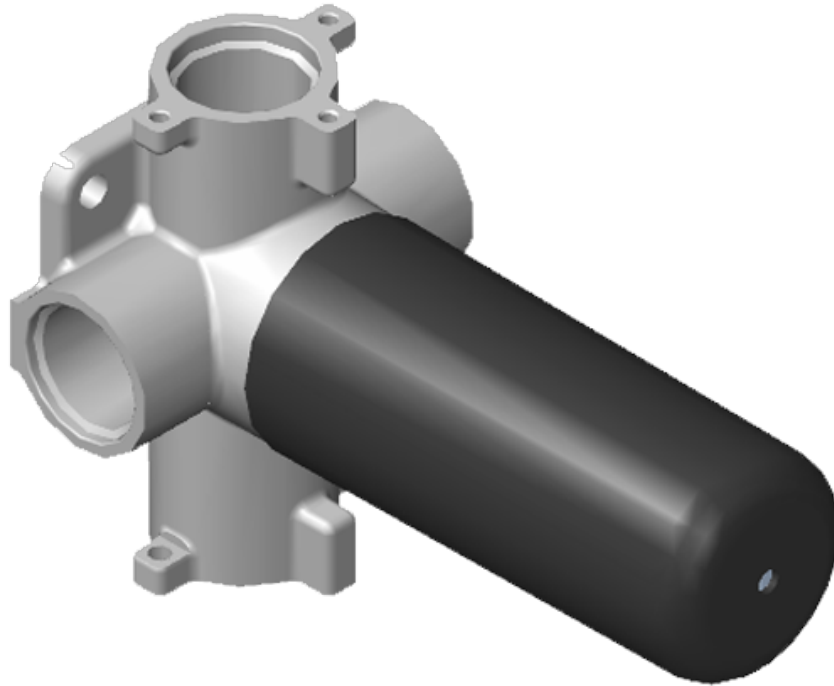

SHOWER
M-Series Thermostatic Shower
System - Tub and Shower with
Handshower
GL3.612WT-LM44E0

GRAFF®

Information

- 3/4" thermostatic valve and trim
- 3/4" stop/volume control and 3-way diverter valve
- 8" showerhead with 12" wall-mounted shower arm
- Showerhead features no-clog, easy-clean spray nozzles
- Handshower set with wall-mounted slide bar and 59" hose (PVD finishes use 59" flex hose)
- 6" contemporary tub spout
- Optional extension kit
- Flow rates: showerhead \leq 1.8 max gpm, handshower \leq 1.5 max gpm
- ADA
- CALGreen

SHOWER
Thermostatic Rough Valve
G-8006

GRAFF[®]

Information

- 12.9 gpm @ 60 psi
- 3/4" universal inlets
- Built-in service stops
- Stacking outlet feature
- Complete serviceability from front of all units
- Supplied with protective plastic cover
- CalGreen compliant dependent on functions

www.graff-faucets.com | phone: 800-954-4723

SHOWER
Three-Way Diverter Control Valve
WITH Off Function (No Pass-
Through)
G-8053

GRAFF®

Information

- ~11.4 gpm @ 60 psi
- 3/4" universal inlets/outlets with female threads
- Operates one function at a time
- Stacking inlet feature
- Supplied with protective plastic cover
- CALGreen compliant depending on functions

Finishes

G-8053

M-Series

3-Way Diverter Control Valve WITH Off Function (No Pass-Through)

Product Features

- 3/4" universal inlets/outlets with female threads
- Stacking inlet feature
- Supplied with protective plastic cover
- CalGreen compliant dependent on functions