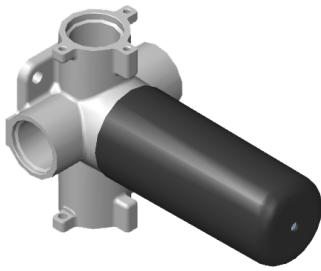

SHOWER
M-Series Thermostatic Shower
System - Tub and Shower with
Handshower
GL3.612WT-LM44E0

GRAFF®

Information

- 3/4" thermostatic valve and trim
- 3/4" stop/volume control and 3-way diverter valve
- 8" showerhead with 12" wall-mounted shower arm
- Showerhead features no-clog, easy-clean spray nozzles
- Handshower set with wall-mounted slide bar and 59" hose (PVD finishes use 59" flex hose)
- 6" contemporary tub spout
- Optional extension kit
- Flow rates: showerhead \leq 1.8 max gpm, handshower \leq 1.5 max gpm
- ADA
- CALGreen

SHOWER
Thermostatic Rough Valve
G-8006

GRAFF[®]

Information

- 12.9 gpm @ 60 psi
- 3/4" universal inlets
- Built-in service stops
- Stacking outlet feature
- Complete serviceability from front of all units
- Supplied with protective plastic cover
- CalGreen compliant dependent on functions

www.graff-faucets.com | phone: 800-954-4723

SHOWER
Three-Way Diverter Control Valve
WITH Off Function (No Pass-
Through)
G-8053

GRAFF®

Information

- ~11.4 gpm @ 60 psi
- 3/4" universal inlets/outlets with female threads
- Operates one function at a time
- Stacking inlet feature
- Supplied with protective plastic cover
- CALGreen compliant depending on functions

Finishes

G-8053

M-Series

3-Way Diverter Control Valve WITH Off Function (No Pass-Through)

Product Features

- 3/4" universal inlets/outlets with female threads
- Stacking inlet feature
- Supplied with protective plastic cover
- CalGreen compliant dependent on functions