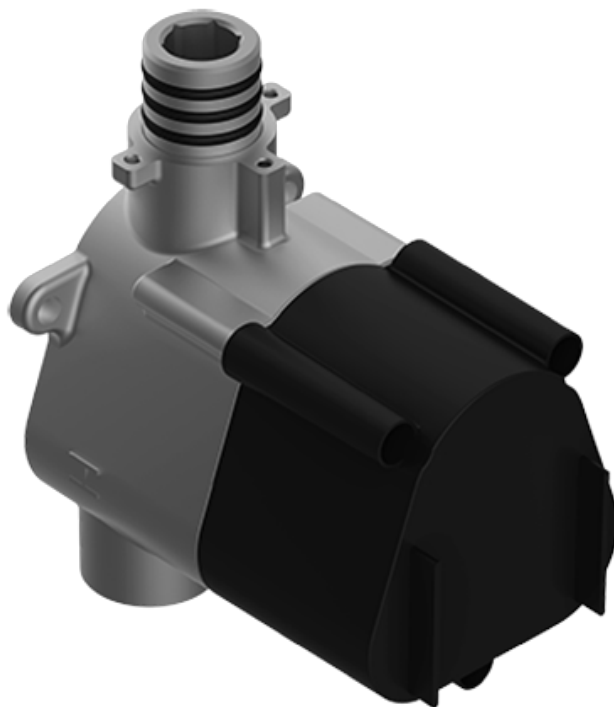

SHOWER
M-Series Thermostatic Shower
System - Tub and Shower with
Handshower
GL3.612WT-LM44E0

GRAFF®

Information

- 3/4" thermostatic valve and trim
- 3/4" stop/volume control and 3-way diverter valve
- 8" showerhead with 12" wall-mounted shower arm
- Showerhead features no-clog, easy-clean spray nozzles
- Handshower set with wall-mounted slide bar and 59" hose (PVD finishes use 59" flex hose)
- 6" contemporary tub spout
- Optional extension kit
- Flow rates: showerhead \leq 1.8 max gpm, handshower \leq 1.5 max gpm
- ADA
- CALGreen

SHOWER
Thermostatic Rough Valve
G-8006

GRAFF[®]

Information

- 12.9 gpm @ 60 psi
- 3/4" universal inlets
- Built-in service stops
- Stacking outlet feature
- Complete serviceability from front of all units
- Supplied with protective plastic cover
- CalGreen compliant dependent on functions

Finishes

Architectural
Black™

Matte Black

Polished
Chrome

Architectural
White

G-8006

M-Series

3/4" Concealed Thermostatic Rough Valve

www.graff-faucets.com | phone: 800-954-4723

SHOWER
Three-Way Diverter Control Valve
WITH Off Function (No Pass-
Through)
G-8053

GRAFF®

Information

- ~11.4 gpm @ 60 psi
- 3/4" universal inlets/outlets with female threads
- Operates one function at a time
- Stacking inlet feature
- Supplied with protective plastic cover
- CALGreen compliant depending on functions