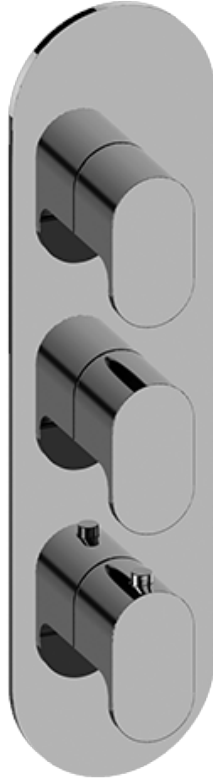

SHOWER
M-Series Thermostatic Shower
System - Tub and Shower with
Handshower
GL3.612WT-LM44E0

GRAFF®

Information

- 3/4" thermostatic valve and trim
- 3/4" stop/volume control and 3-way diverter valve
- 8" showerhead with 12" wall-mounted shower arm
- Showerhead features no-clog, easy-clean spray nozzles
- Handshower set with wall-mounted slide bar and 59" hose (PVD finishes use 59" flex hose)
- 6" contemporary tub spout
- Optional extension kit
- Flow rates: showerhead \leq 1.8 max gpm, handshower \leq 1.5 max gpm
- ADA
- CALGreen

www.graff-faucets.com | phone: 800-954-4723

SHOWER
Three-Way Diverter Control Valve
WITH Off Function (No Pass-
Through)
G-8053

GRAFF®

Information

- ~11.4 gpm @ 60 psi
- 3/4" universal inlets/outlets with female threads
- Operates one function at a time
- Stacking inlet feature
- Supplied with protective plastic cover
- CALGreen compliant depending on functions

Finishes

G-8053

M-Series

3-Way Diverter Control Valve WITH Off Function (No Pass-Through)

Product Features

- 3/4" universal inlets/outlets with female threads
- Stacking inlet feature
- Supplied with protective plastic cover
- CalGreen compliant dependent on functions

www.graff-faucets.com | phone: 800-954-4723

SHOWER
Ametis Round M-Series Valve Trim
with Three Handles
G-8056-LM44E0-T

GRAFF[®]

Information

- Three metal handles
- Decorative trim plate
- Use with G-8006 and G-8076, G-8077, G-8052 or G-8053 thermostatic rough valves
- To complete package, you must order rough valves
- ADA