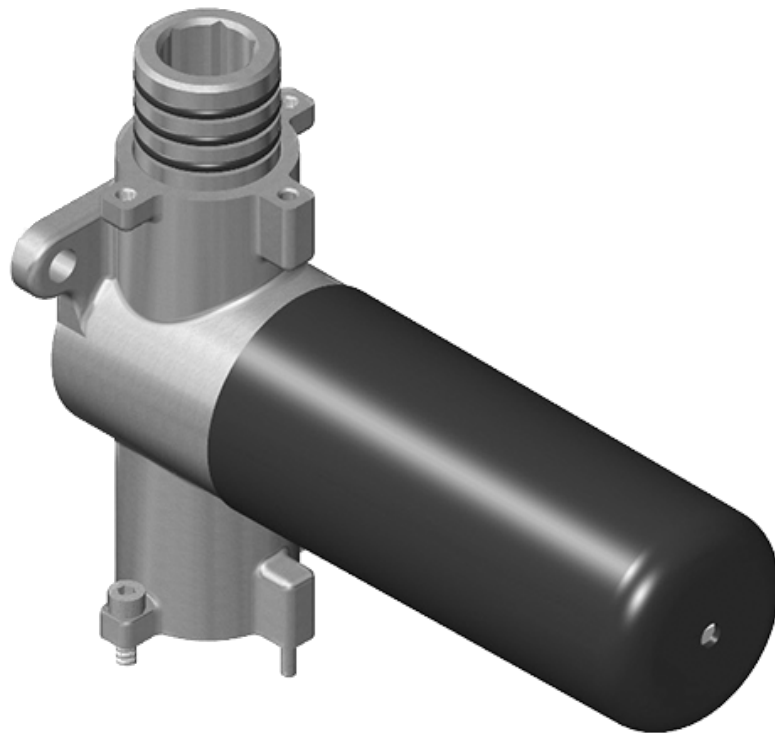

www.graff-faucets.com | phone: 800-954-4723

SHOWER
Terra M-Series Thermostatic Valve
Trim with Handle
G-8037-LM46E-T

GRAFF[®]

Information

- Single metal handle
- Decorative trim plate
- Use with G-8006 thermostatic rough valve
- To complete package, you must order rough valve
- ADA

www.graff-faucets.com | phone: 800-954-4723

SHOWER
Terra M-Series 3-Way Diverter
Valve Trim with Handle
G-8069-LM46E1-T

GRAFF[®]

Information

- Single metal handle
- Decorative trim plate
- Use with G-8053 3-way diverter control valve WITH off function (no pass-through)
- To complete package, you must order rough valve
- ADA

Finishes

G-8069-LM46E1

Terra Series

SHOWER
Stop/Volume Control Rough Valve
G-8077

GRAFF®

Information

- 18.1 gpm @ 60 psi
- 3/4" universal inlets/outlets with female threads
- Stacking inlet and outlet feature
- Supplied with protective plastic cover
- CalGreen compliant dependent on functions

Finishes

G-8077

M-Series

Stop/Volume Control Rough Valve

GRAFF[®]
CUTTING EDGE DESIGN

Product Features

- 3/4" universal inlets/outlets with female threads
- 18.1 gpm @ 60 psi
- Stacking inlet and outlet feature
- Supplied with protective plastic cover
- CalGreen compliant dependent on functions