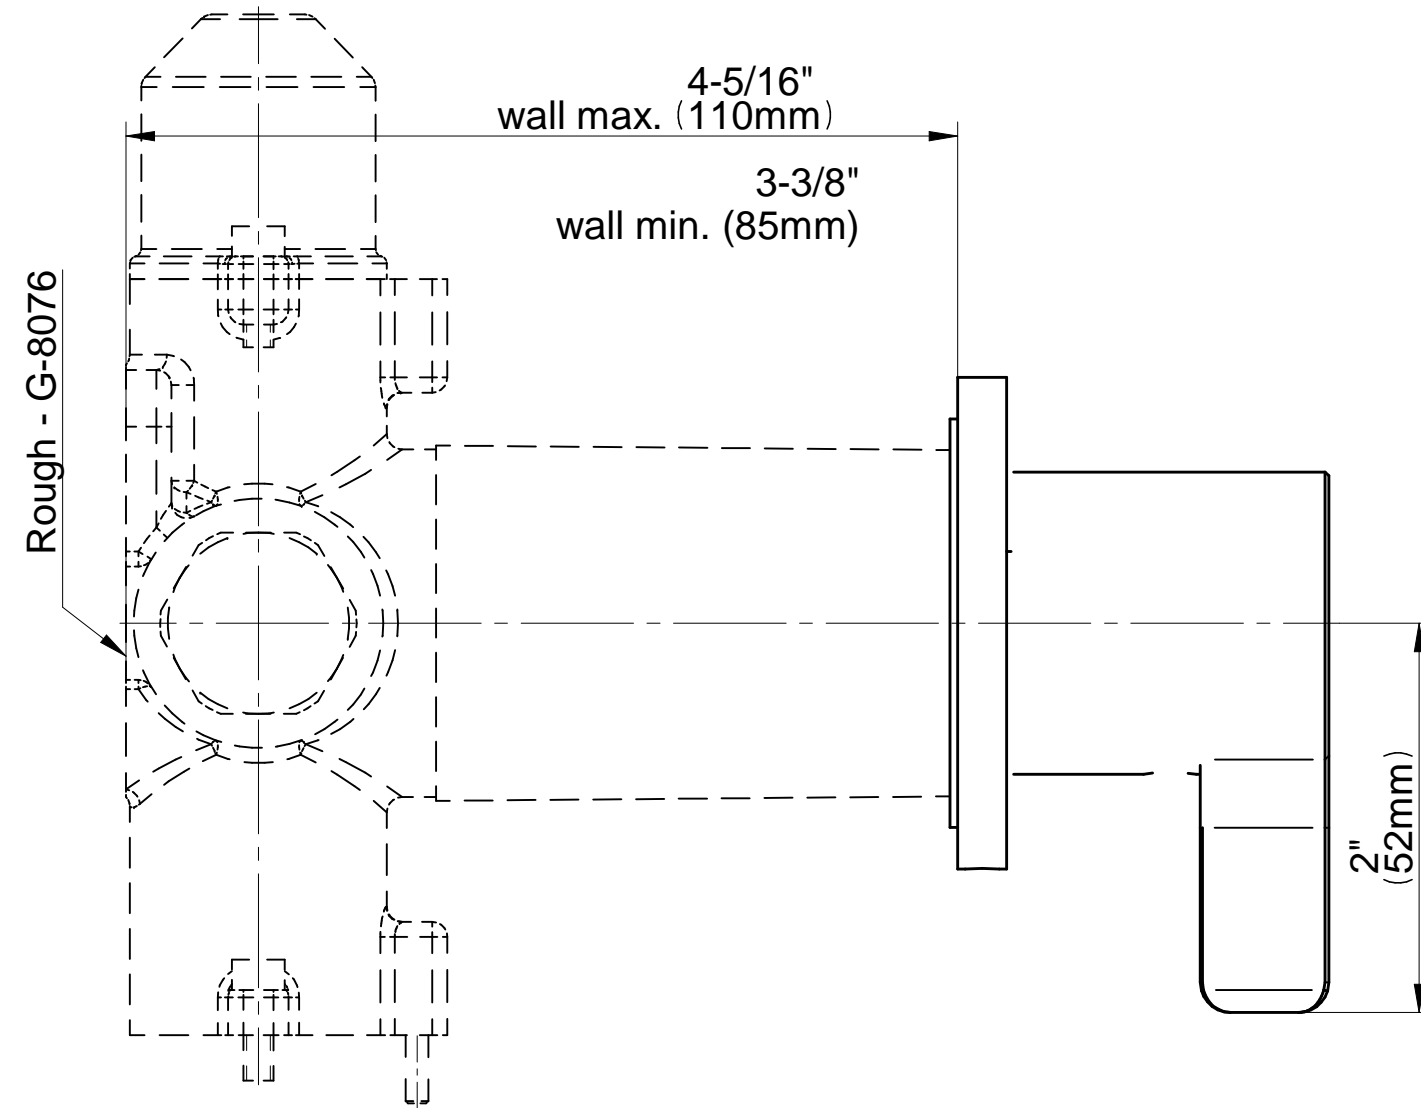

SHOWER
M-Series Thermostatic Shower
System - Tub and Shower with
Handshower
GL3.612ST-LM46E0

GRAFF®

Information

- 3/4" thermostatic valve and trim
- 3/4" stop/volume control valve and 3-way diverter valve and trims
- 8" showerhead with 12" wall-mounted shower arm
- Showerhead features no-clog, easy-clean spray nozzles
- Handshower set with wall-mounted slide bar and 59" hose (PVD finishes use 59" flex hose)
- 6" contemporary tub spout
- Optional extension kit
- Flow rates: showerhead ≤ 1.8 max gpm, handshower ≤ 1.5 max gpm
- ADA
- CALGreen

www.graff-faucets.com | phone: 800-954-4723

SHOWER
Terra M-Series Stop/Volume
Control Valve Trim with Handle
G-8097-LM46E1-T

GRAFF®

Information

- Single metal handle
- Decorative trim plate
- Use with G-8076 Stop/Volume Control rough valve with Pass-Through or G-8077 Stop/Volume Control rough valve
- To complete package, you must order rough valve
- ADA

Finishes

G-8097 - LM46E1

Terra Series

SHOWER
8" Round Brass Showerhead
G-8449

GRAFF®

Information

- 1/4" thick
- 169 no-clog, easy-clean rubber spray nozzles
- Recommended use with ceiling shower arm
- Recommended for use at no more than 10 degrees tilt
- Showerhead flow rate ≤ 1.8 max gpm
- CALGreen