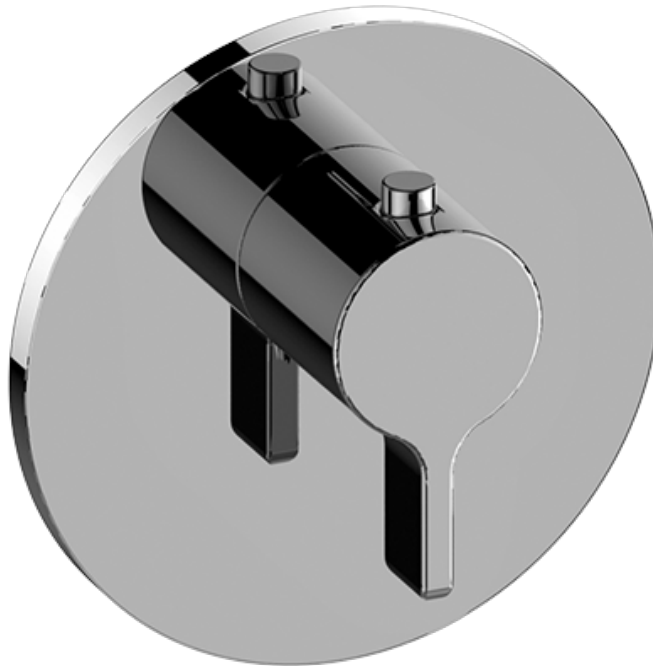

SHOWER
M-Series Thermostatic Shower
System - Tub and Shower with
Handshower
GL3.612ST-LM46E0

GRAFF®

Information

- 3/4" thermostatic valve and trim
- 3/4" stop/volume control valve and 3-way diverter valve and trims
- 8" showerhead with 12" wall-mounted shower arm
- Showerhead features no-clog, easy-clean spray nozzles
- Handshower set with wall-mounted slide bar and 59" hose (PVD finishes use 59" flex hose)
- 6" contemporary tub spout
- Optional extension kit
- Flow rates: showerhead ≤ 1.8 max gpm, handshower ≤ 1.5 max gpm
- ADA
- CALGreen

Finishes

G-8006

M-Series

3/4" Concealed Thermostatic Rough Valve

Product Features

- 12.9 gpm @ 60 psi
- 3/4" universal inlets
- Built-in service stops
- Stacking outlet feature
- Complete serviceability from front of all units
- Supplied with protective plastic cover
- CalGreen compliant dependent on functions

www.graff-faucets.com | phone: 800-954-4723

SHOWER
Terra M-Series Thermostatic Valve
Trim with Handle
G-8037-LM46E-T

GRAFF[®]

Information

- Single metal handle
- Decorative trim plate
- Use with G-8006 thermostatic rough valve
- To complete package, you must order rough valve
- ADA

Finishes

SHOWER
Three-Way Diverter Control Valve
WITH Off Function (No Pass-
Through)
G-8053

GRAFF®

Information

- ~11.4 gpm @ 60 psi
- 3/4" universal inlets/outlets with female threads
- Operates one function at a time
- Stacking inlet feature
- Supplied with protective plastic cover
- CALGreen compliant depending on functions