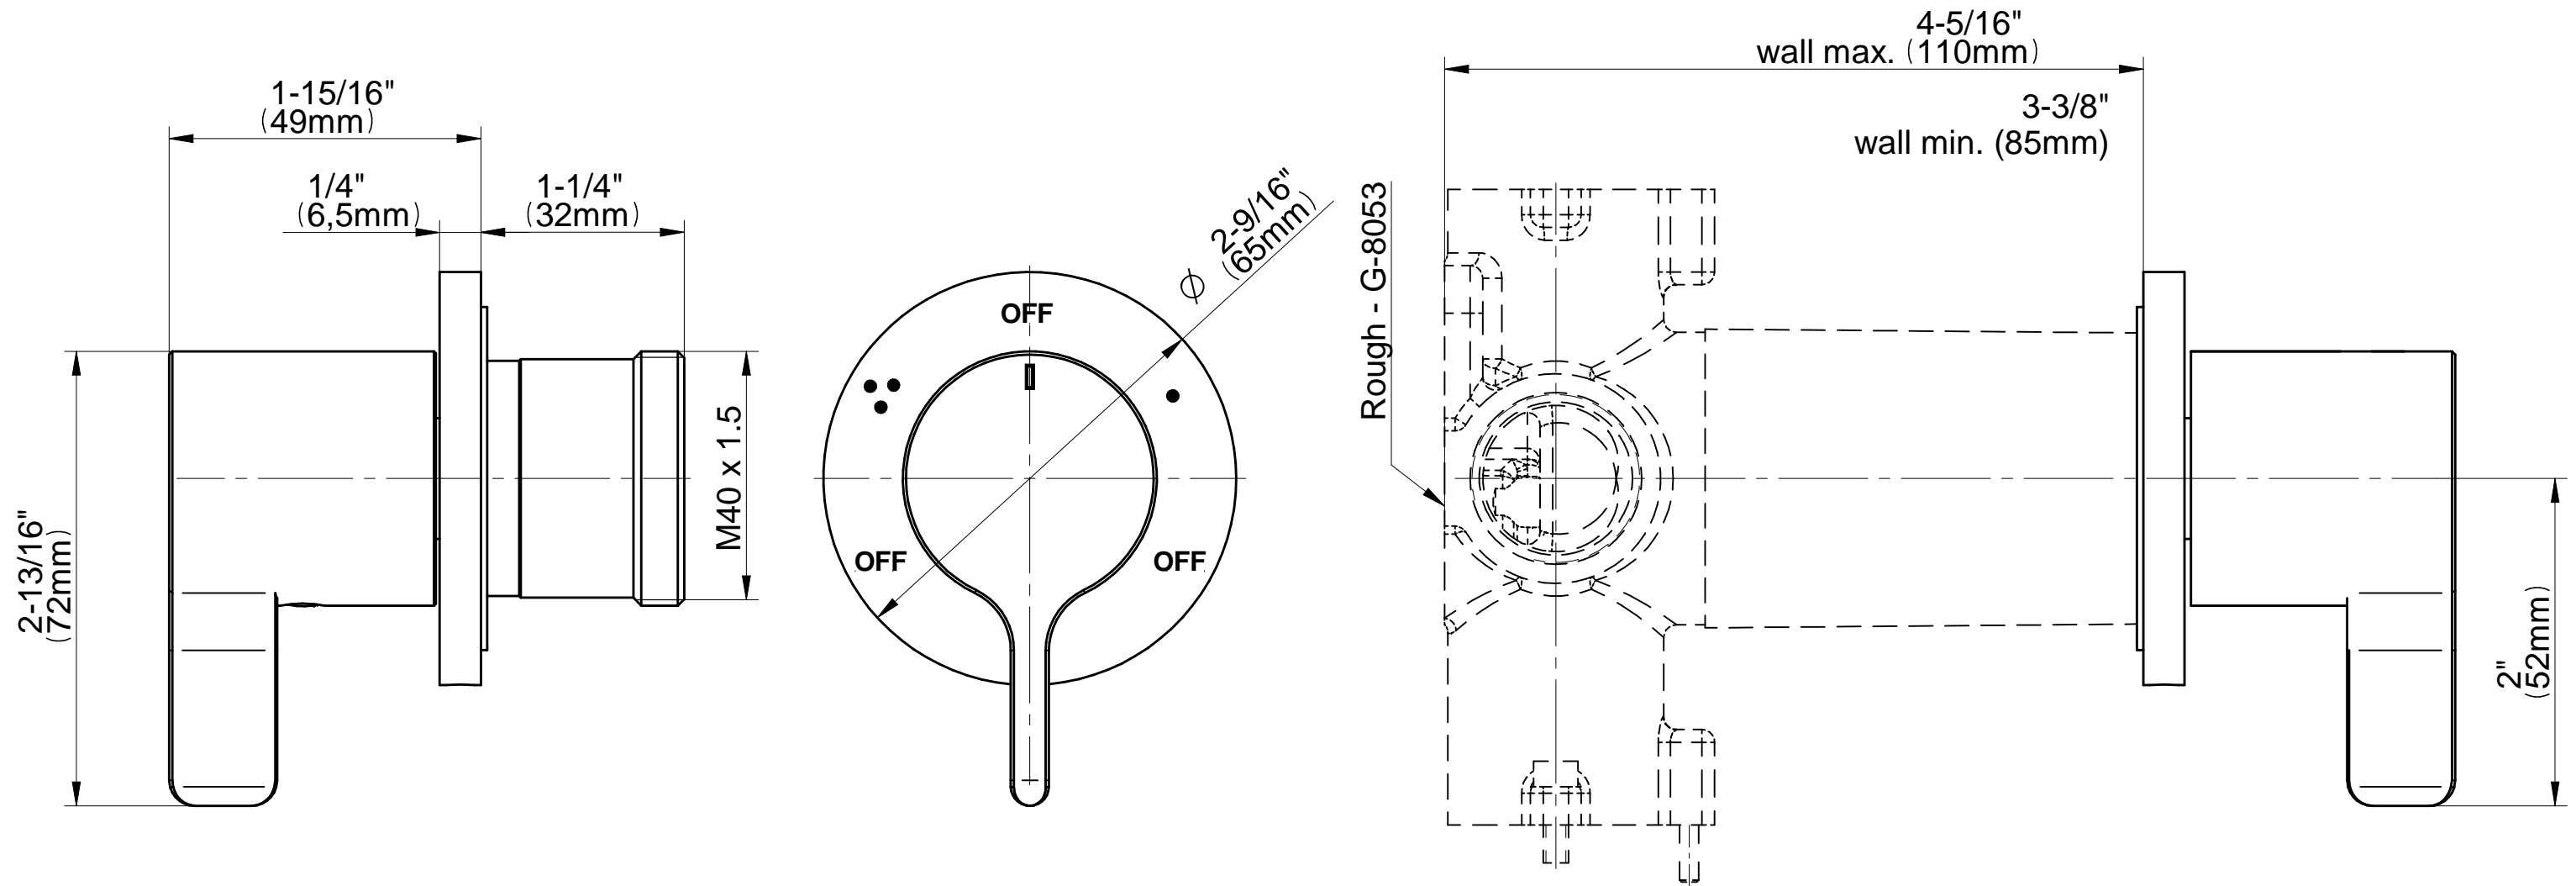

G-8069-LM46E1

Terra Series