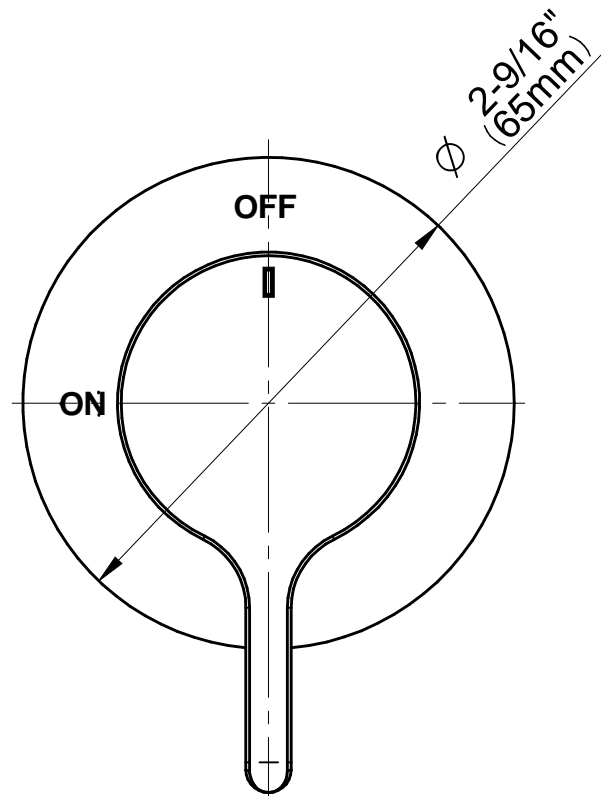

www.graff-faucets.com | phone: 800-954-4723

SHOWER
Terra M-Series Stop/Volume
Control Valve Trim with Handle
G-8097-LM46E1-T

GRAFF®

Information

- Single metal handle
- Decorative trim plate
- Use with G-8076 Stop/Volume Control rough valve with Pass-Through or G-8077 Stop/Volume Control rough valve
- To complete package, you must order rough valve
- ADA

Finishes

G-8097 - LM46E1

Terra Series

SHOWER
8" Round Brass Showerhead
G-8449

GRAFF®

Information

- 1/4" thick
- 169 no-clog, easy-clean rubber spray nozzles
- Recommended use with ceiling shower arm
- Recommended for use at no more than 10 degrees tilt
- Showerhead flow rate ≤ 1.8 max gpm
- CALGreen