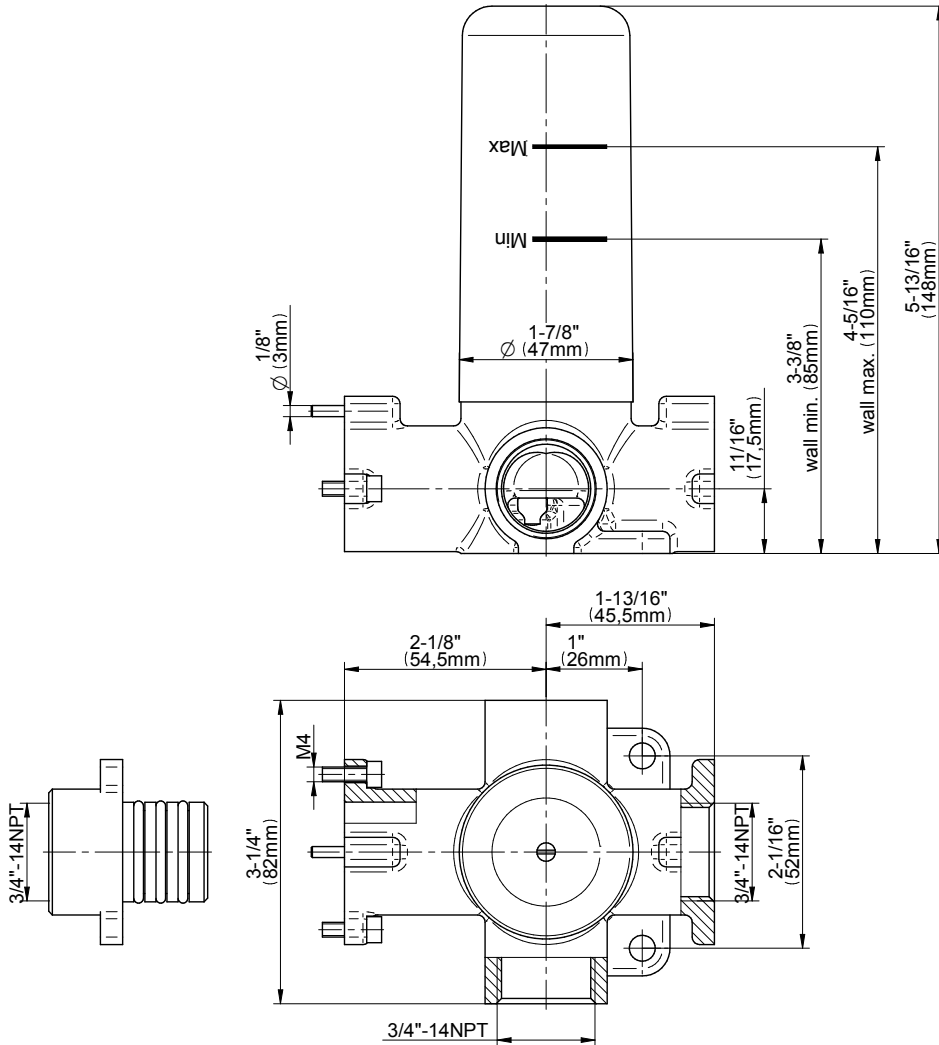

The measurements shown are for reference only. Products and specifications shown are subject to change without notice. Revised 3/2016.

www.graff-faucets.com | phone: 800-954-4723