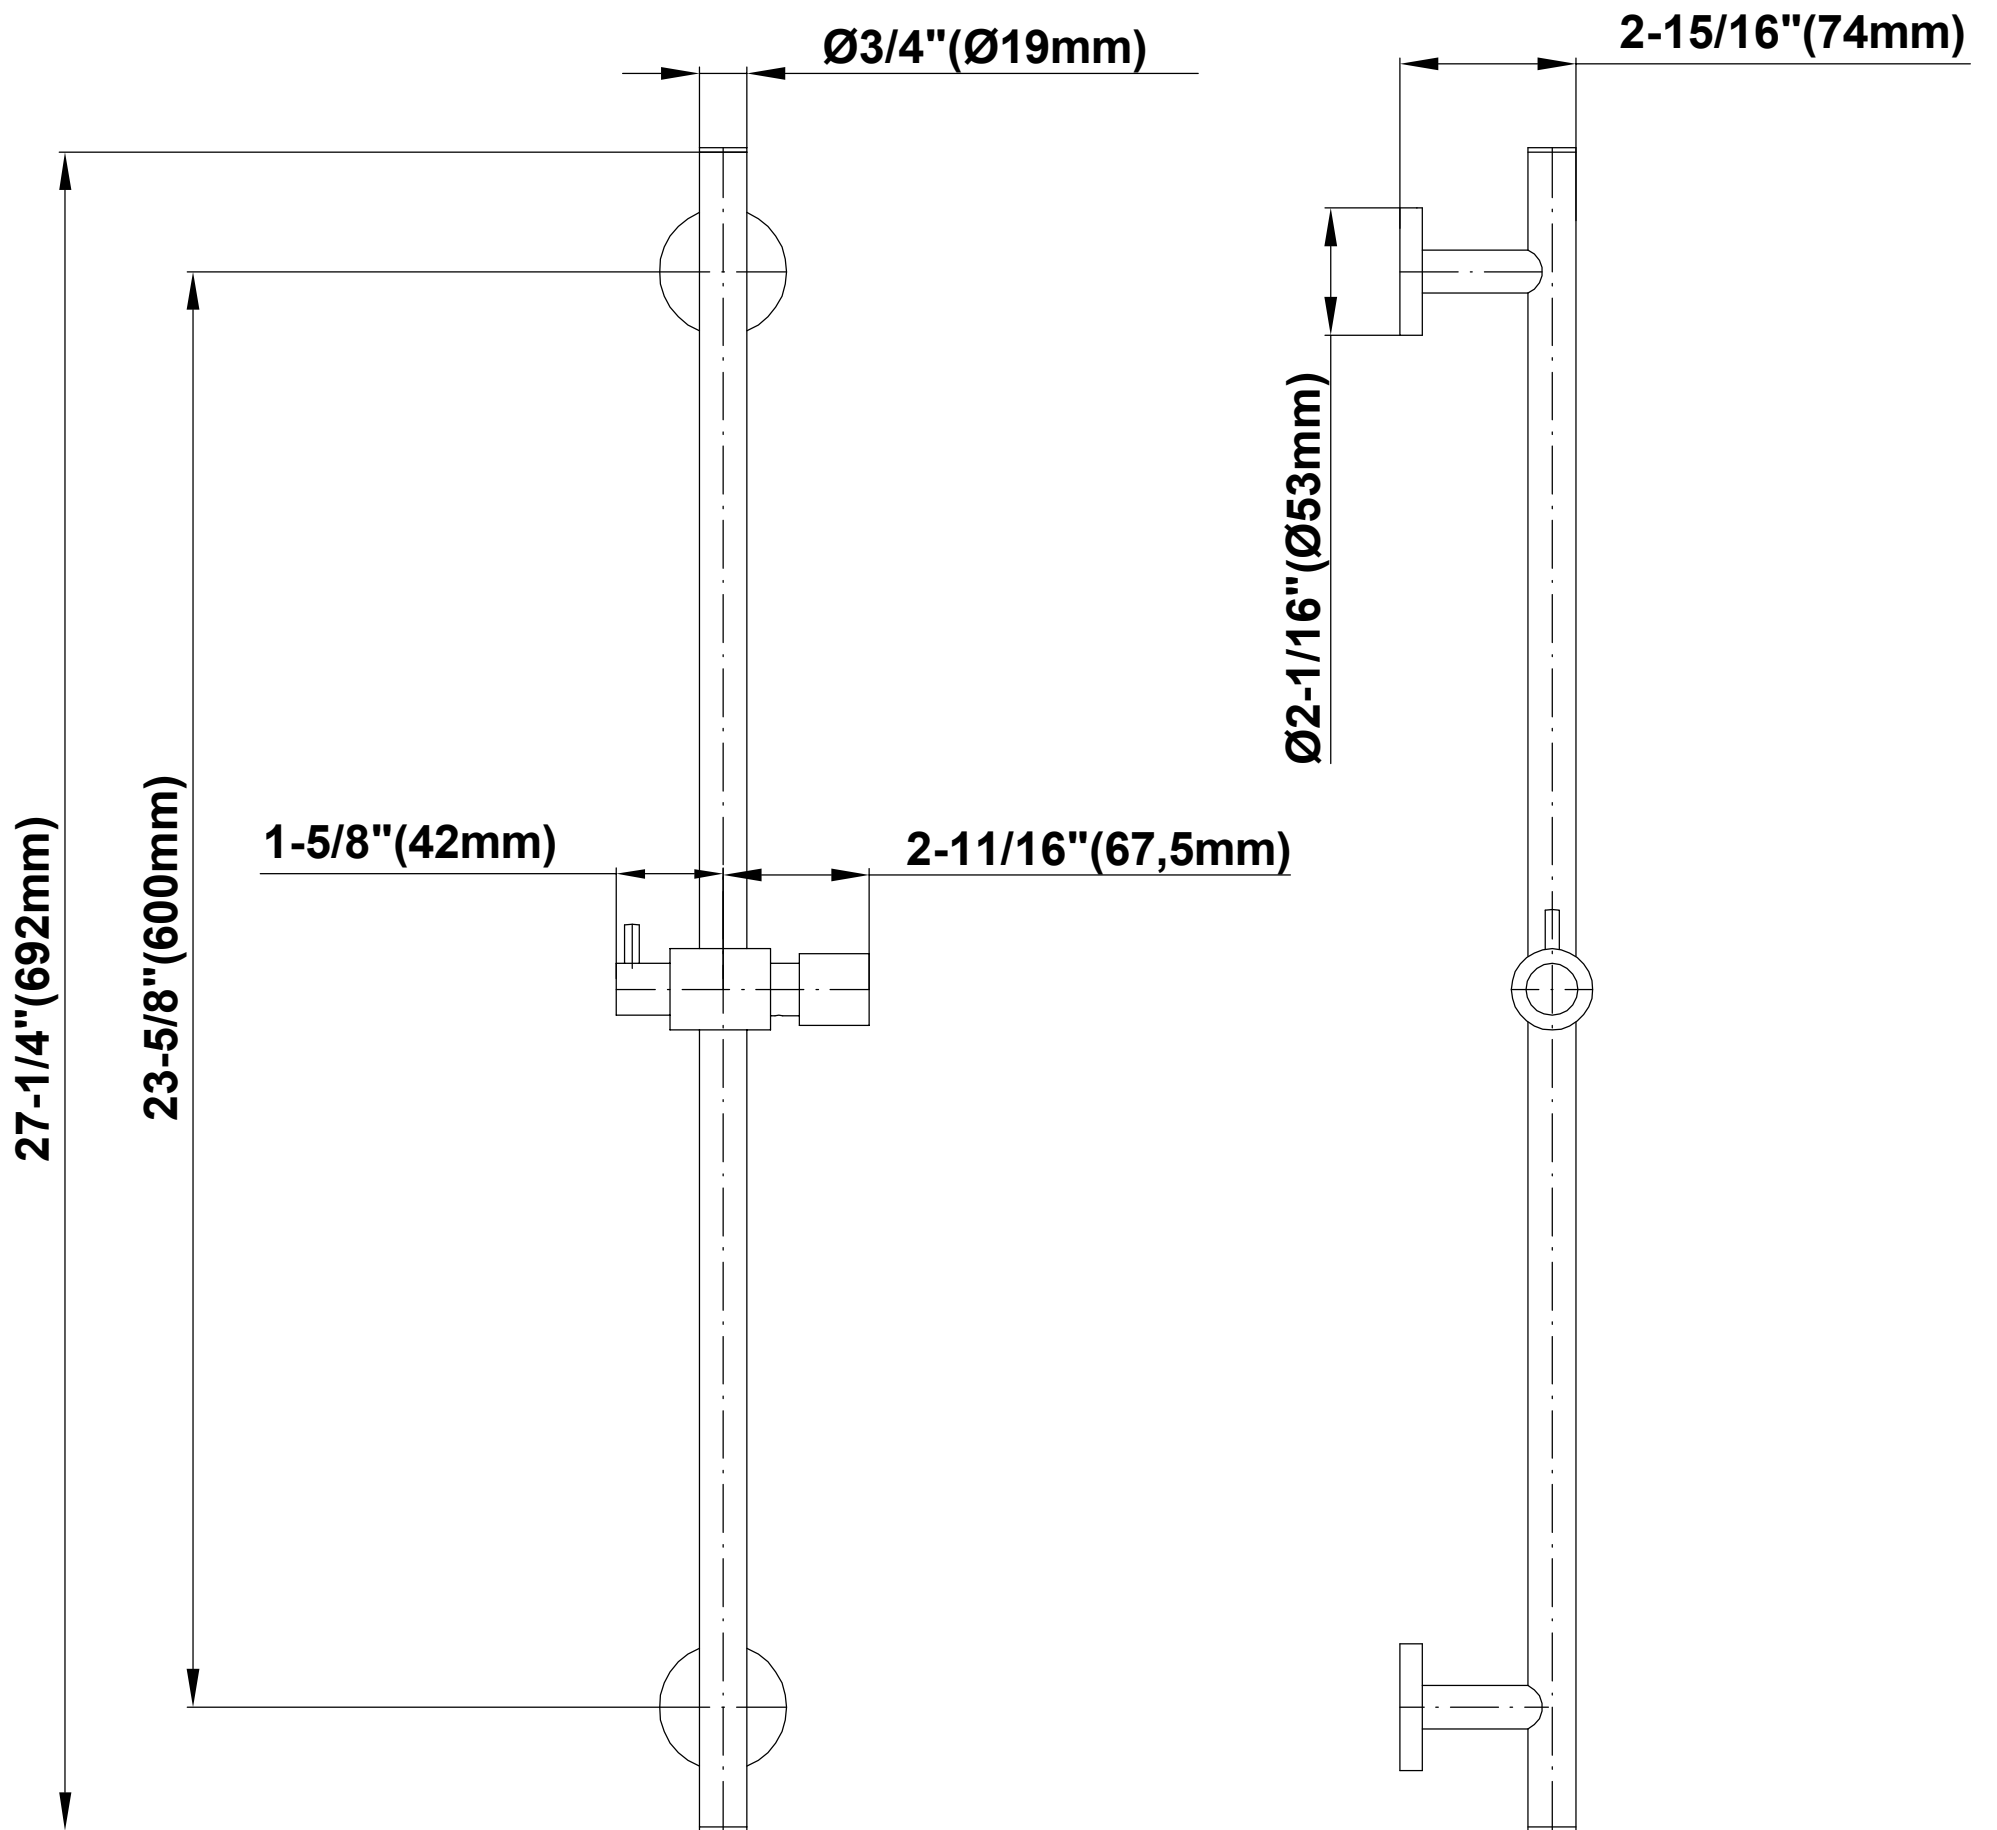

SHOWER
Contemporary Wall-Mounted Slide
Bar
G-8641

GRAFF®

Information

- 27 1/4" tall wall-mounted slide bar
- Adjustable bracket fits all hoses with conical nut

Finishes

G - 864 1

SHOWER
Contemporary Round Handshower
G-8714