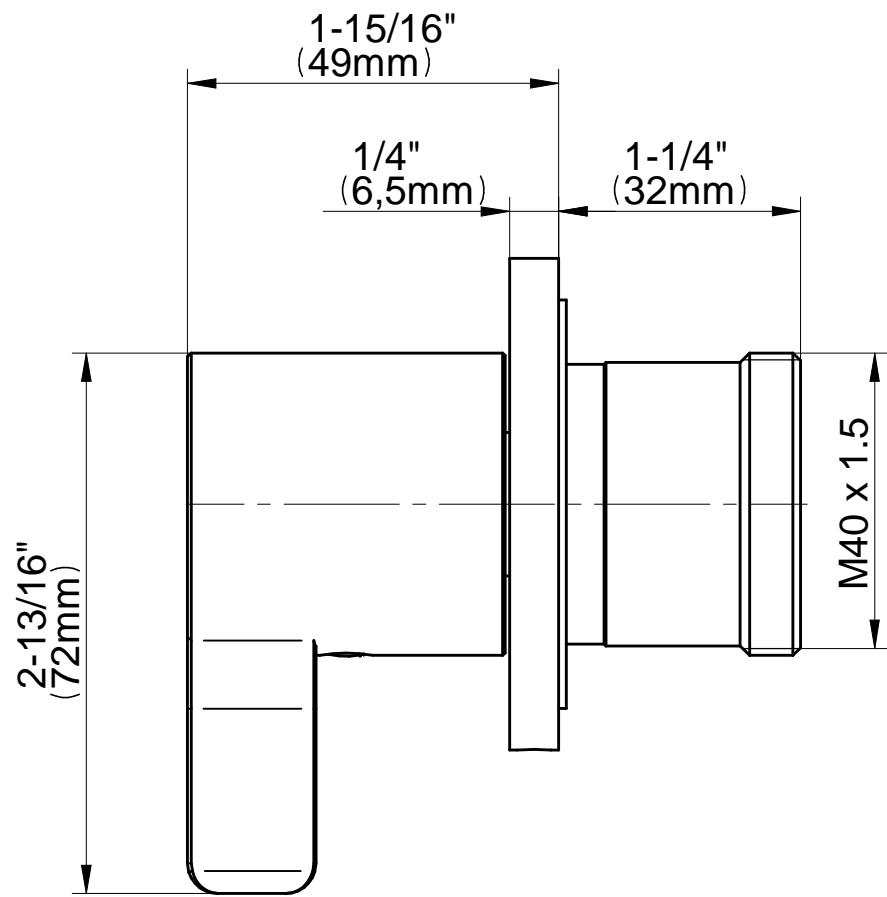

SHOWER
M-Series Thermostatic Shower
System - Tub and Shower with
Handshower
GL3.612ST-LM46E0

GRAFF®

Information

- 3/4" thermostatic valve and trim
- 3/4" stop/volume control valve and 3-way diverter valve and trims
- 8" showerhead with 12" wall-mounted shower arm
- Showerhead features no-clog, easy-clean spray nozzles
- Handshower set with wall-mounted slide bar and 59" hose (PVD finishes use 59" flex hose)
- 6" contemporary tub spout
- Optional extension kit
- Flow rates: showerhead ≤ 1.8 max gpm, handshower ≤ 1.5 max gpm
- ADA
- CALGreen

www.graff-faucets.com | phone: 800-954-4723

SHOWER
Terra M-Series Stop/Volume
Control Valve Trim with Handle
G-8097-LM46E1-T

GRAFF®

Information

- Single metal handle
- Decorative trim plate
- Use with G-8076 Stop/Volume Control rough valve with Pass-Through or G-8077 Stop/Volume Control rough valve
- To complete package, you must order rough valve
- ADA

Finishes

G-8097 - LM46E1

Terra Series

SHOWER
8" Round Brass Showerhead
G-8449

GRAFF®

Information

- 1/4" thick
- 169 no-clog, easy-clean rubber spray nozzles
- Recommended use with ceiling shower arm
- Recommended for use at no more than 10 degrees tilt
- Showerhead flow rate ≤ 1.8 max gpm
- CALGreen