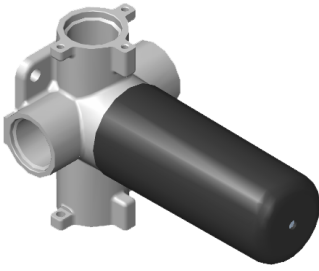

Finishes

G-8006

M-Series

3/4" Concealed Thermostatic Rough Valve

Product Features

- 12.9 gpm @ 60 psi
- 3/4" universal inlets
- Built-in service stops
- Stacking outlet feature
- Complete serviceability from front of all units
- Supplied with protective plastic cover
- CalGreen compliant dependent on functions

Finishes

SHOWER
Three-Way Diverter Control Valve
WITH Off Function (No Pass-
Through)
G-8053

GRAFF®

Information

- ~11.4 gpm @ 60 psi
- 3/4" universal inlets/outlets with female threads
- Operates one function at a time
- Stacking inlet feature
- Supplied with protective plastic cover
- CALGreen compliant depending on functions

Finishes

G-8053

M-Series

3-Way Diverter Control Valve WITH Off Function (No Pass-Through)

GRAFF[®]
CUTTING EDGE DESIGN

Product Features

- 3/4" universal inlets/outlets with female threads
- Stacking inlet feature
- Supplied with protective plastic cover
- CalGreen compliant dependent on functions

www.graff-faucets.com | phone: 800-954-4723

SHOWER
Terra M-Series 3-Way Diverter
Valve Trim with Handle
G-8069-LM46E1-T

GRAFF[®]

Information

- Single metal handle
- Decorative trim plate
- Use with G-8053 3-way diverter control valve WITH off function (no pass-through)
- To complete package, you must order rough valve
- ADA