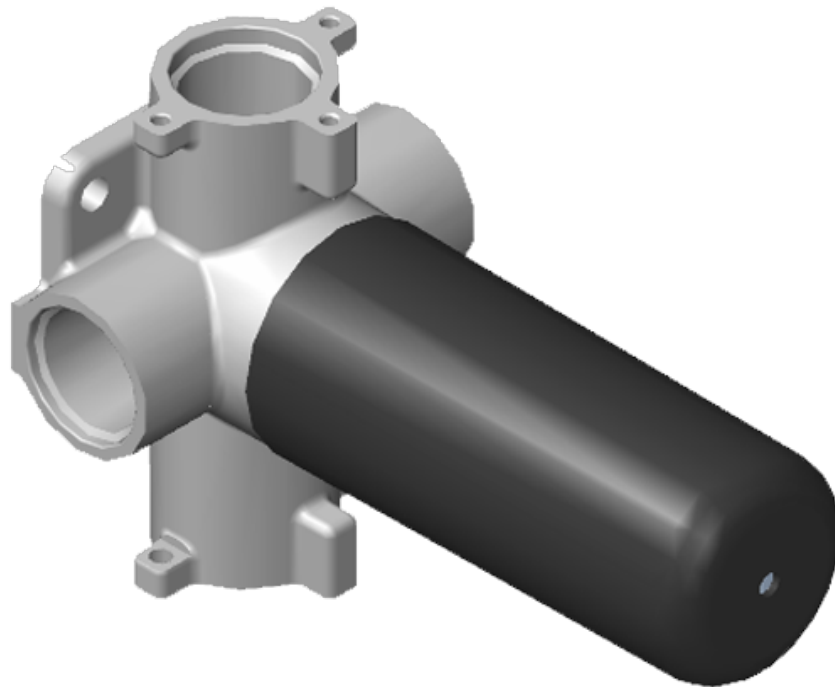

Finishes

G-8006

M-Series

3/4" Concealed Thermostatic Rough Valve

Product Features

- 12.9 gpm @ 60 psi
- 3/4" universal inlets
- Built-in service stops
- Stacking outlet feature
- Complete serviceability from front of all units
- Supplied with protective plastic cover
- CalGreen compliant dependent on functions

www.graff-faucets.com | phone: 800-954-4723

SHOWER
Terra M-Series Thermostatic Valve
Trim with Handle
G-8037-LM46E-T

GRAFF[®]

Information

- Single metal handle
- Decorative trim plate
- Use with G-8006 thermostatic rough valve
- To complete package, you must order rough valve
- ADA

Finishes

SHOWER
Three-Way Diverter Control Valve
WITH Off Function (No Pass-
Through)
G-8053

GRAFF®

Information

- ~11.4 gpm @ 60 psi
- 3/4" universal inlets/outlets with female threads
- Operates one function at a time
- Stacking inlet feature
- Supplied with protective plastic cover
- CALGreen compliant depending on functions

Finishes

G-8053

M-Series

3-Way Diverter Control Valve WITH Off Function (No Pass-Through)

GRAFF[®]
CUTTING EDGE DESIGN

Product Features

- 3/4" universal inlets/outlets with female threads
- Stacking inlet feature
- Supplied with protective plastic cover
- CalGreen compliant dependent on functions