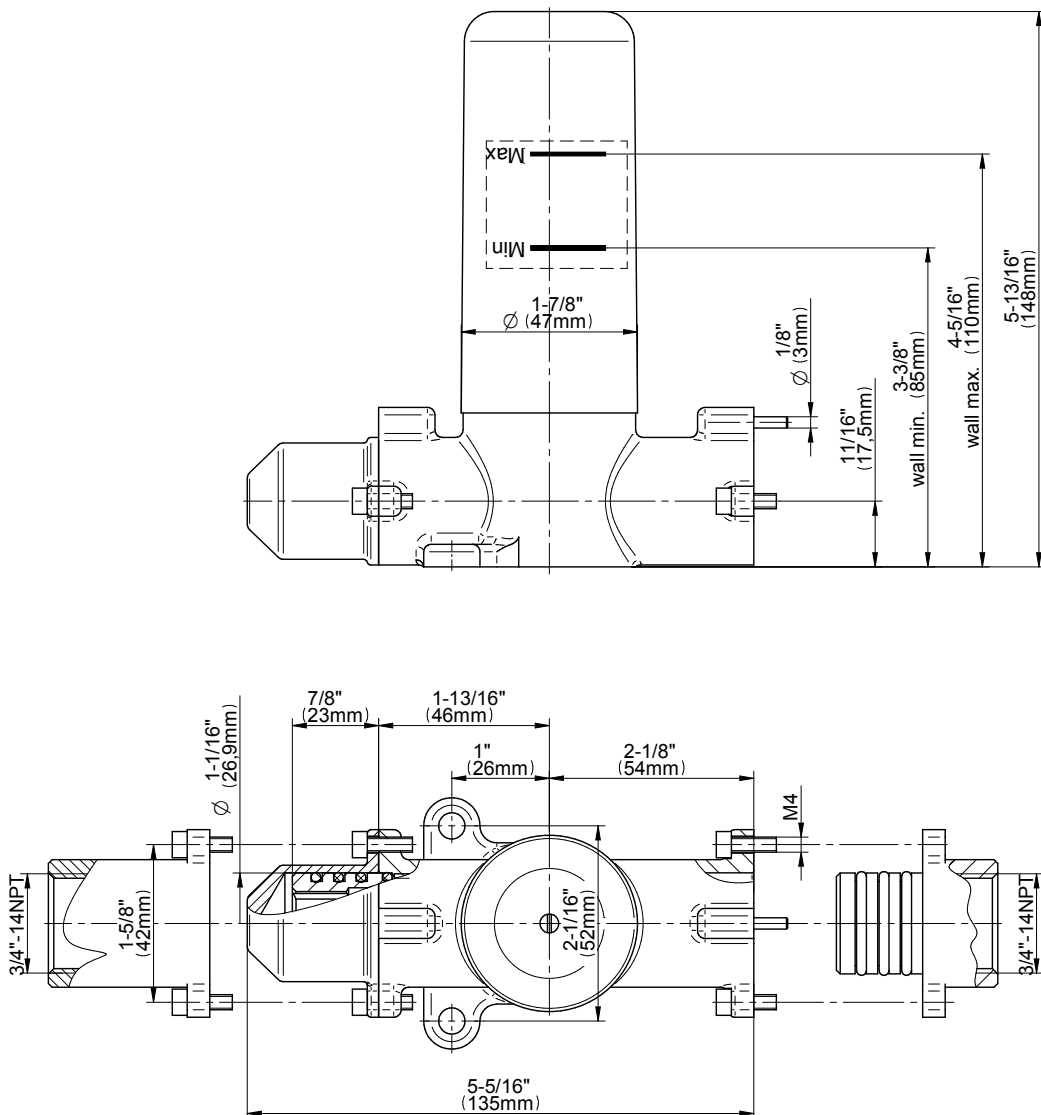

The measurements shown are for reference only. Products and specifications shown are subject to change without notice. Revised 3/2016.

www.graff-faucets.com | phone: 800-954-4723