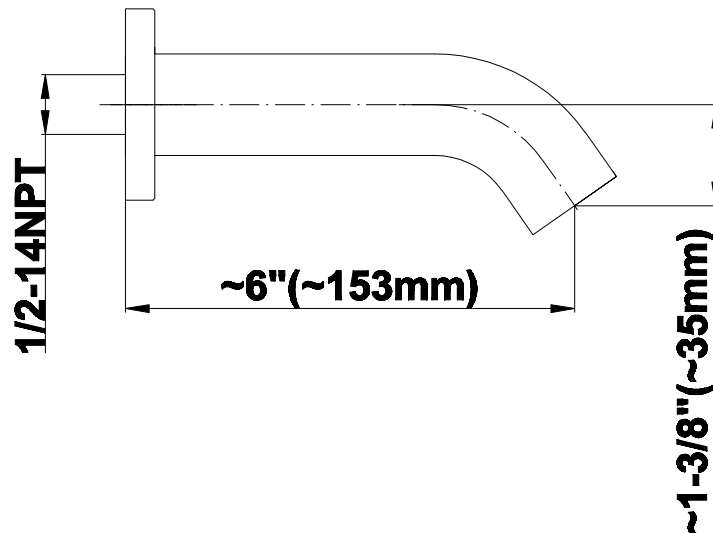

The measurements shown are for reference only. Products and specifications shown are subject to change without notice. Revised 07/2012.

www.graff-faucets.com | phone: 800-954-4723