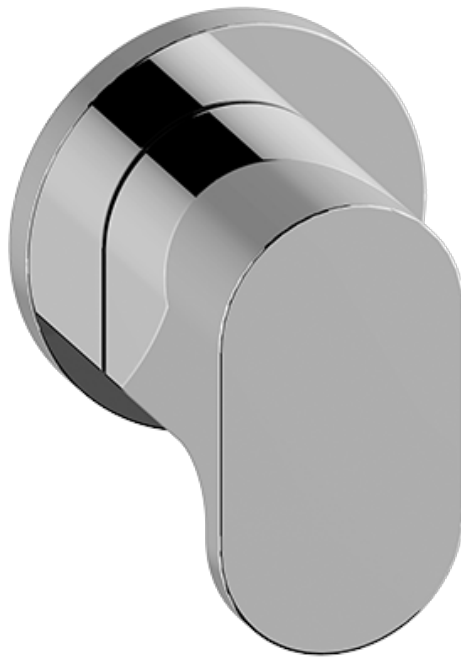

www.graff-faucets.com | phone: 800-954-4723

SHOWER
Ametis M-Series Stop/Volume
Control Valve Trim with Handle
G-8097-LM44E1-T

GRAFF[®]

Information

- Single metal handle
- Decorative trim plate
- Use with G-8076 Stop/Volume Control rough valve with Pass-Through or G-8077 Stop/Volume Control rough valve
- To complete package, you must order rough valve
- ADA