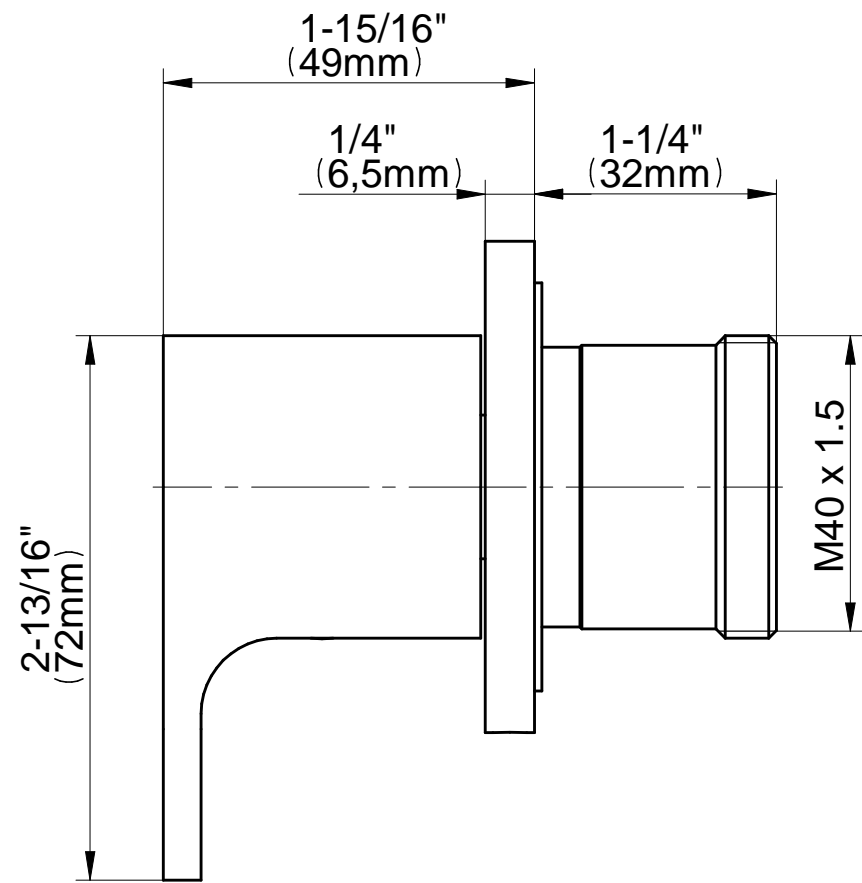

G-8097-LM44E1-T

AMETIS Series