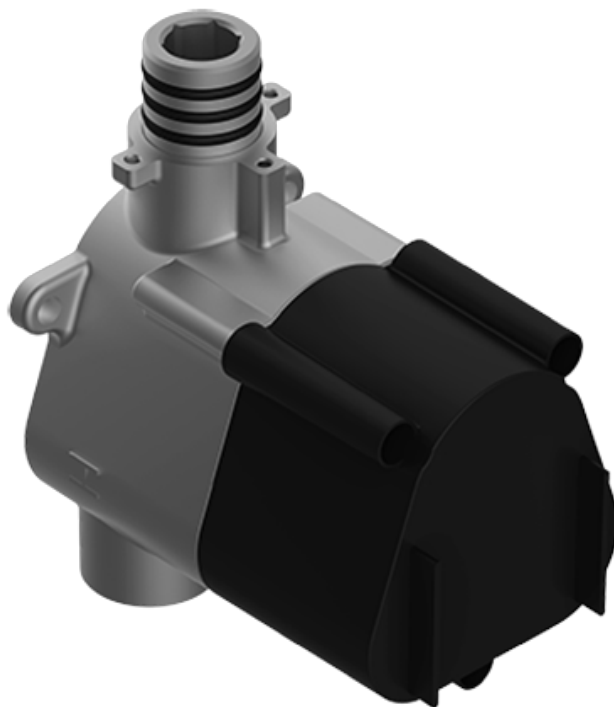

SHOWER
M-Series Thermostatic Shower
System - Tub and Shower with
Handshower
GL3.612ST-LM44E0

GRAFF®

Information

- 3/4" thermostatic valve and trim
- 3/4" stop/volume control valve and 3-way diverter valve and trims
- 8" showerhead with 12" wall-mounted shower arm
- Showerhead features no-clog, easy-clean spray nozzles
- Handshower set with wall-mounted slide bar and 59" hose (PVD finishes use 59" flex hose)
- 6" contemporary tub spout
- Optional extension kit
- Flow rates: showerhead ≤ 1.8 max gpm, handshower ≤ 1.5 max gpm
- ADA
- CALGreen

SHOWER
Thermostatic Rough Valve
G-8006

GRAFF®

Information

- 12.9 gpm @ 60 psi
- 3/4" universal inlets
- Built-in service stops
- Stacking outlet feature
- Complete serviceability from front of all units
- Supplied with protective plastic cover
- CalGreen compliant dependent on functions

Finishes

Architectural
Black™

Matte Black

Polished
Chrome

Architectural
White

G-8006

M-Series

3/4" Concealed Thermostatic Rough Valve

www.graff-faucets.com | phone: 800-954-4723

SHOWER
Ametis M-Series Thermostatic
Valve Trim with Handle
G-8037-LM44E-T

GRAFF[®]

Information

- Single metal handle
- Decorative trim plate
- Use with G-8006 thermostatic rough valve
- To complete package, you must order rough valve
- ADA