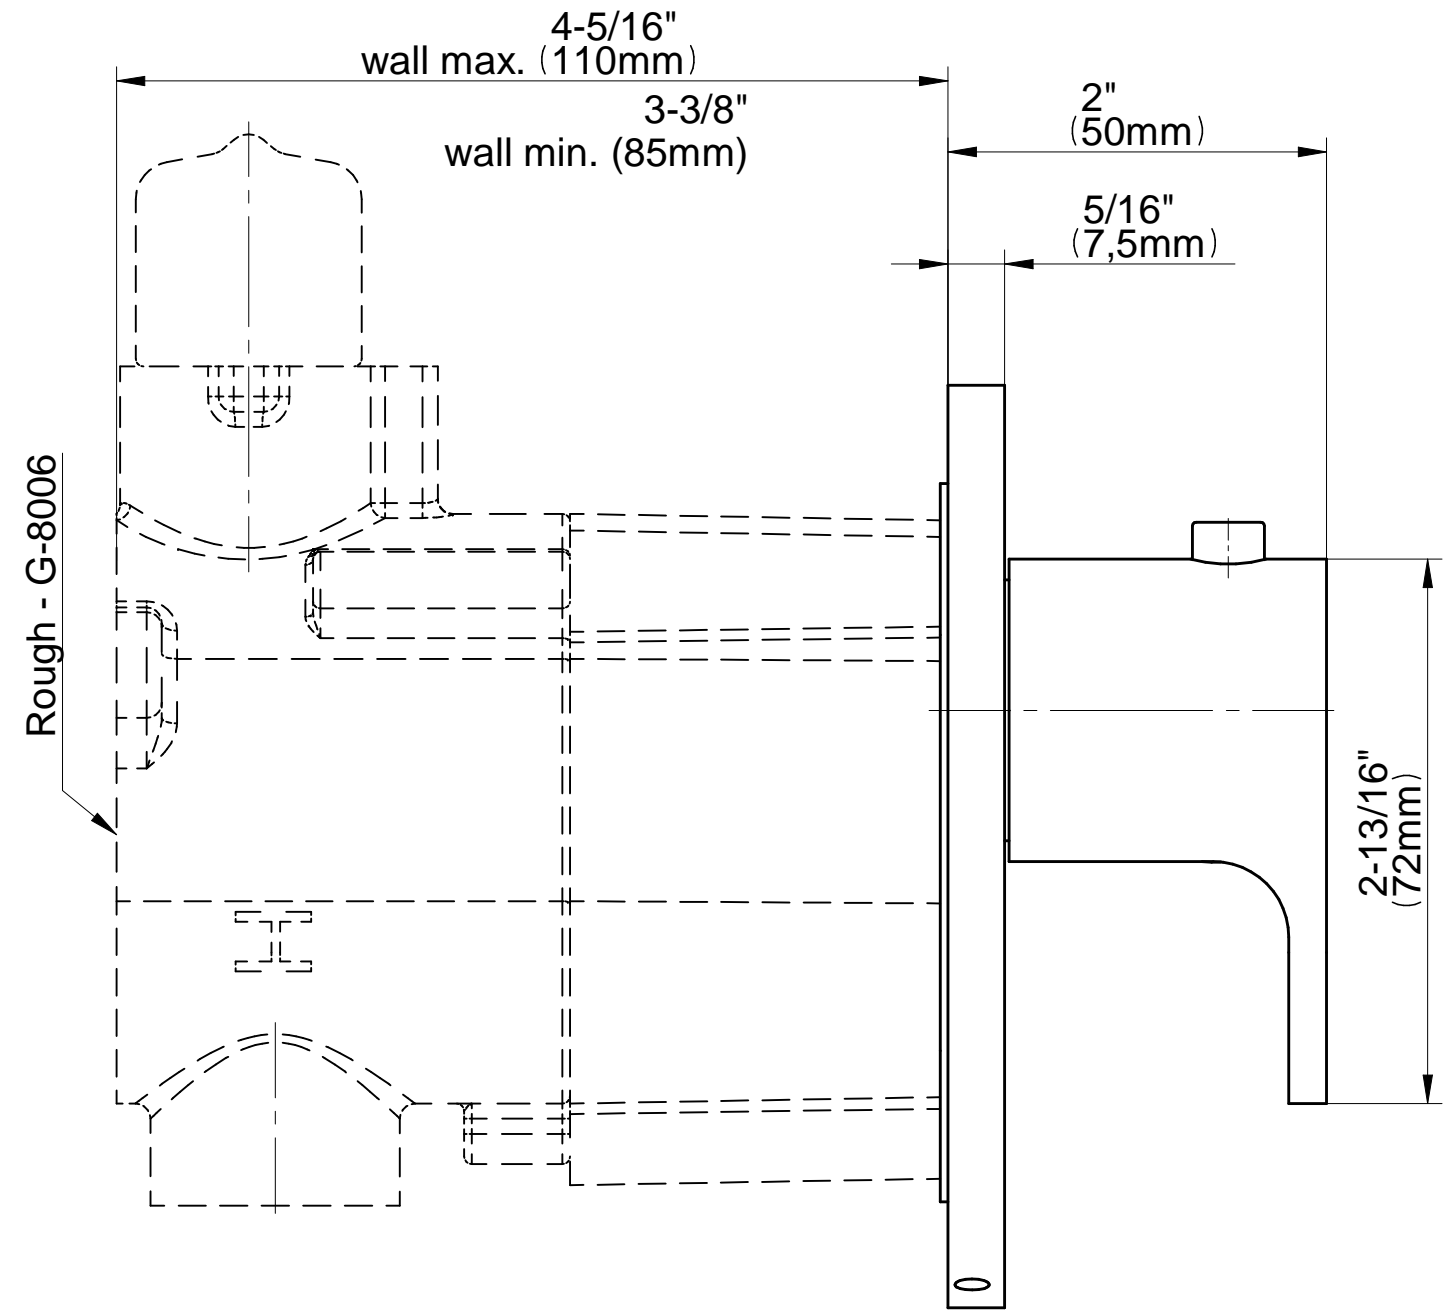

G-8037-LM44E-T

AMETIS Series