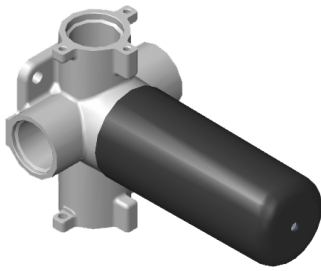

www.graff-faucets.com | phone: 800-954-4723

SHOWER
Ametis M-Series Thermostatic
Valve Trim with Handle
G-8037-LM44E-T

GRAFF[®]

Information

- Single metal handle
- Decorative trim plate
- Use with G-8006 thermostatic rough valve
- To complete package, you must order rough valve
- ADA

GRAFF®

Information

- ~11.4 gpm @ 60 psi
- 3/4" universal inlets/outlets with female threads
- Operates one function at a time
- Stacking inlet feature
- Supplied with protective plastic cover
- CALGreen compliant depending on functions

Finishes

G-8053

M-Series

3-Way Diverter Control Valve WITH Off Function (No Pass-Through)

Product Features

- 3/4" universal inlets/outlets with female threads
- Stacking inlet feature
- Supplied with protective plastic cover
- CalGreen compliant dependent on functions