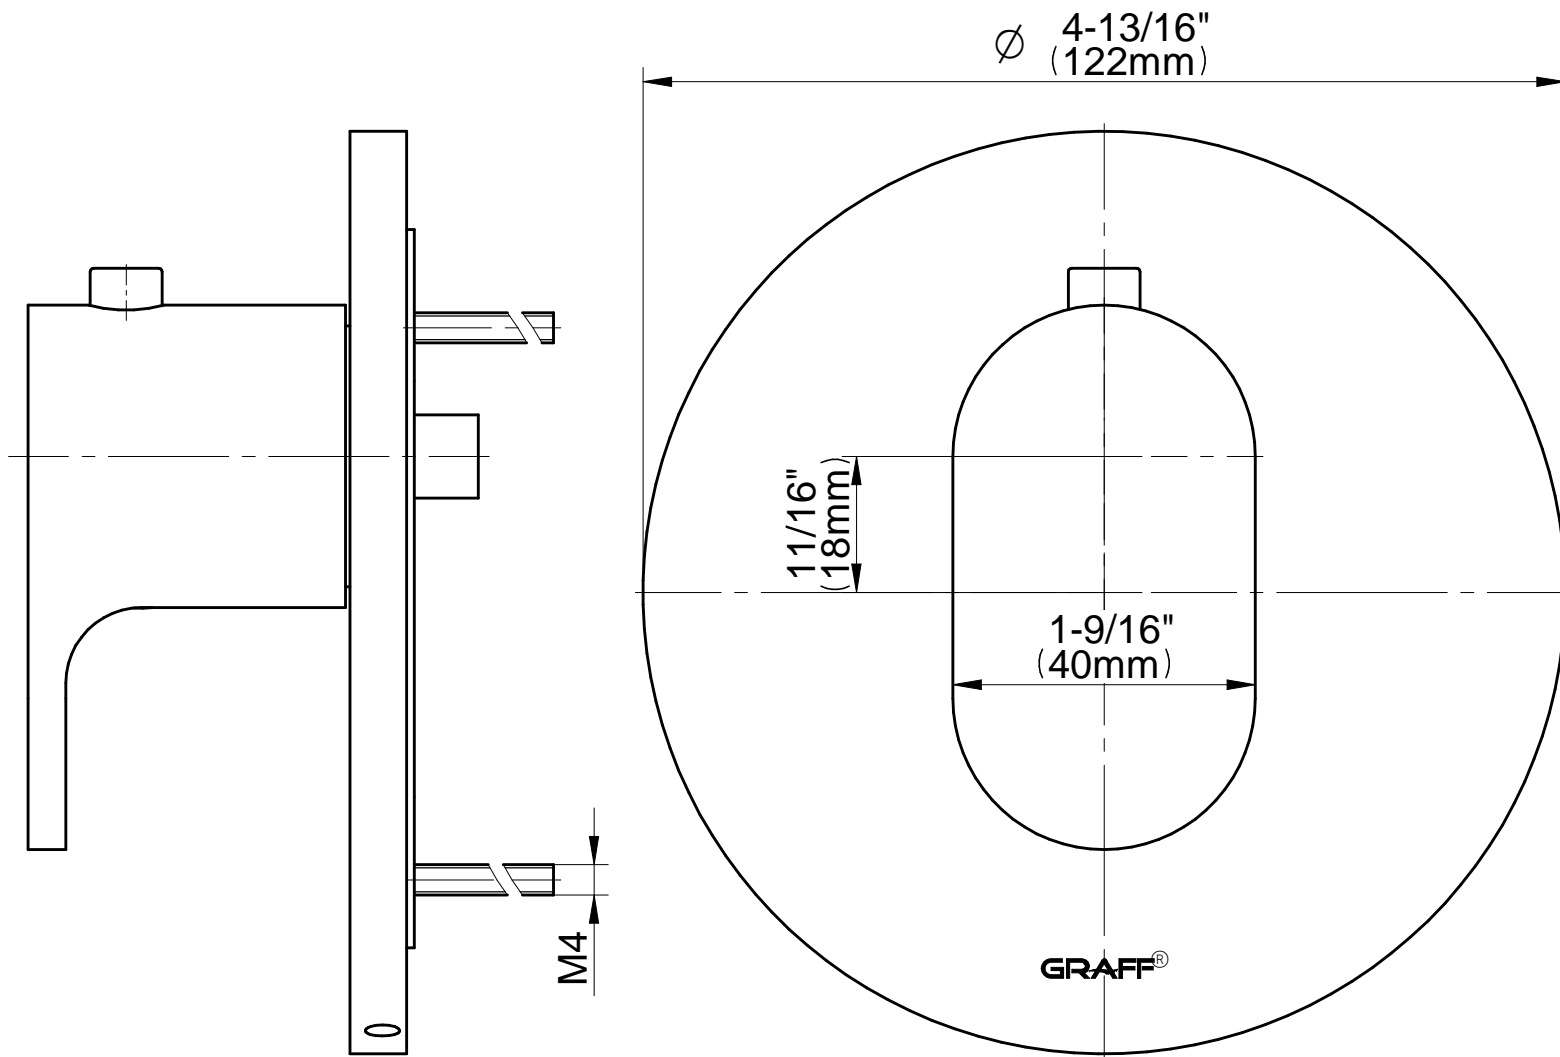

G-8037-LM44E-T

AMETIS Series