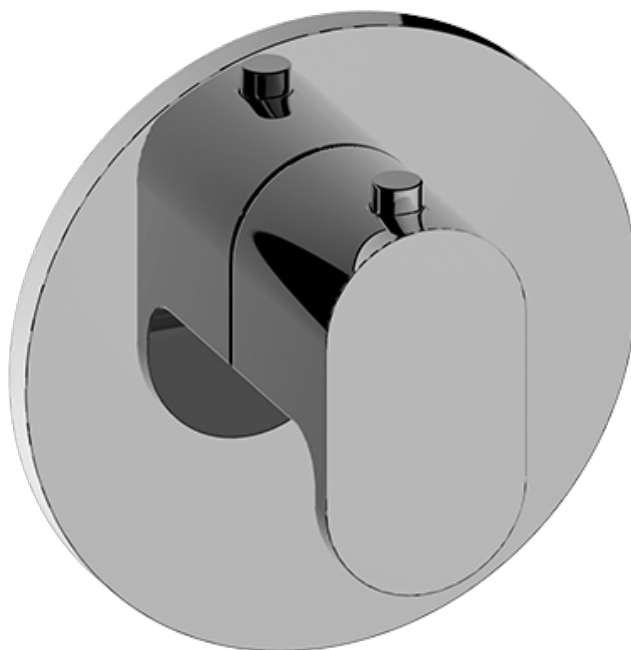

SHOWER
M-Series Thermostatic Shower
System - Tub and Shower with
Handshower
GL3.612ST-LM44E0

GRAFF®

Information

- 3/4" thermostatic valve and trim
- 3/4" stop/volume control valve and 3-way diverter valve and trims
- 8" showerhead with 12" wall-mounted shower arm
- Showerhead features no-clog, easy-clean spray nozzles
- Handshower set with wall-mounted slide bar and 59" hose (PVD finishes use 59" flex hose)
- 6" contemporary tub spout
- Optional extension kit
- Flow rates: showerhead ≤ 1.8 max gpm, handshower ≤ 1.5 max gpm
- ADA
- CALGreen

www.graff-faucets.com | phone: 800-954-4723

SHOWER
Ametis M-Series Thermostatic
Valve Trim with Handle
G-8037-LM44E-T

GRAFF[®]

Information

- Single metal handle
- Decorative trim plate
- Use with G-8006 thermostatic rough valve
- To complete package, you must order rough valve
- ADA