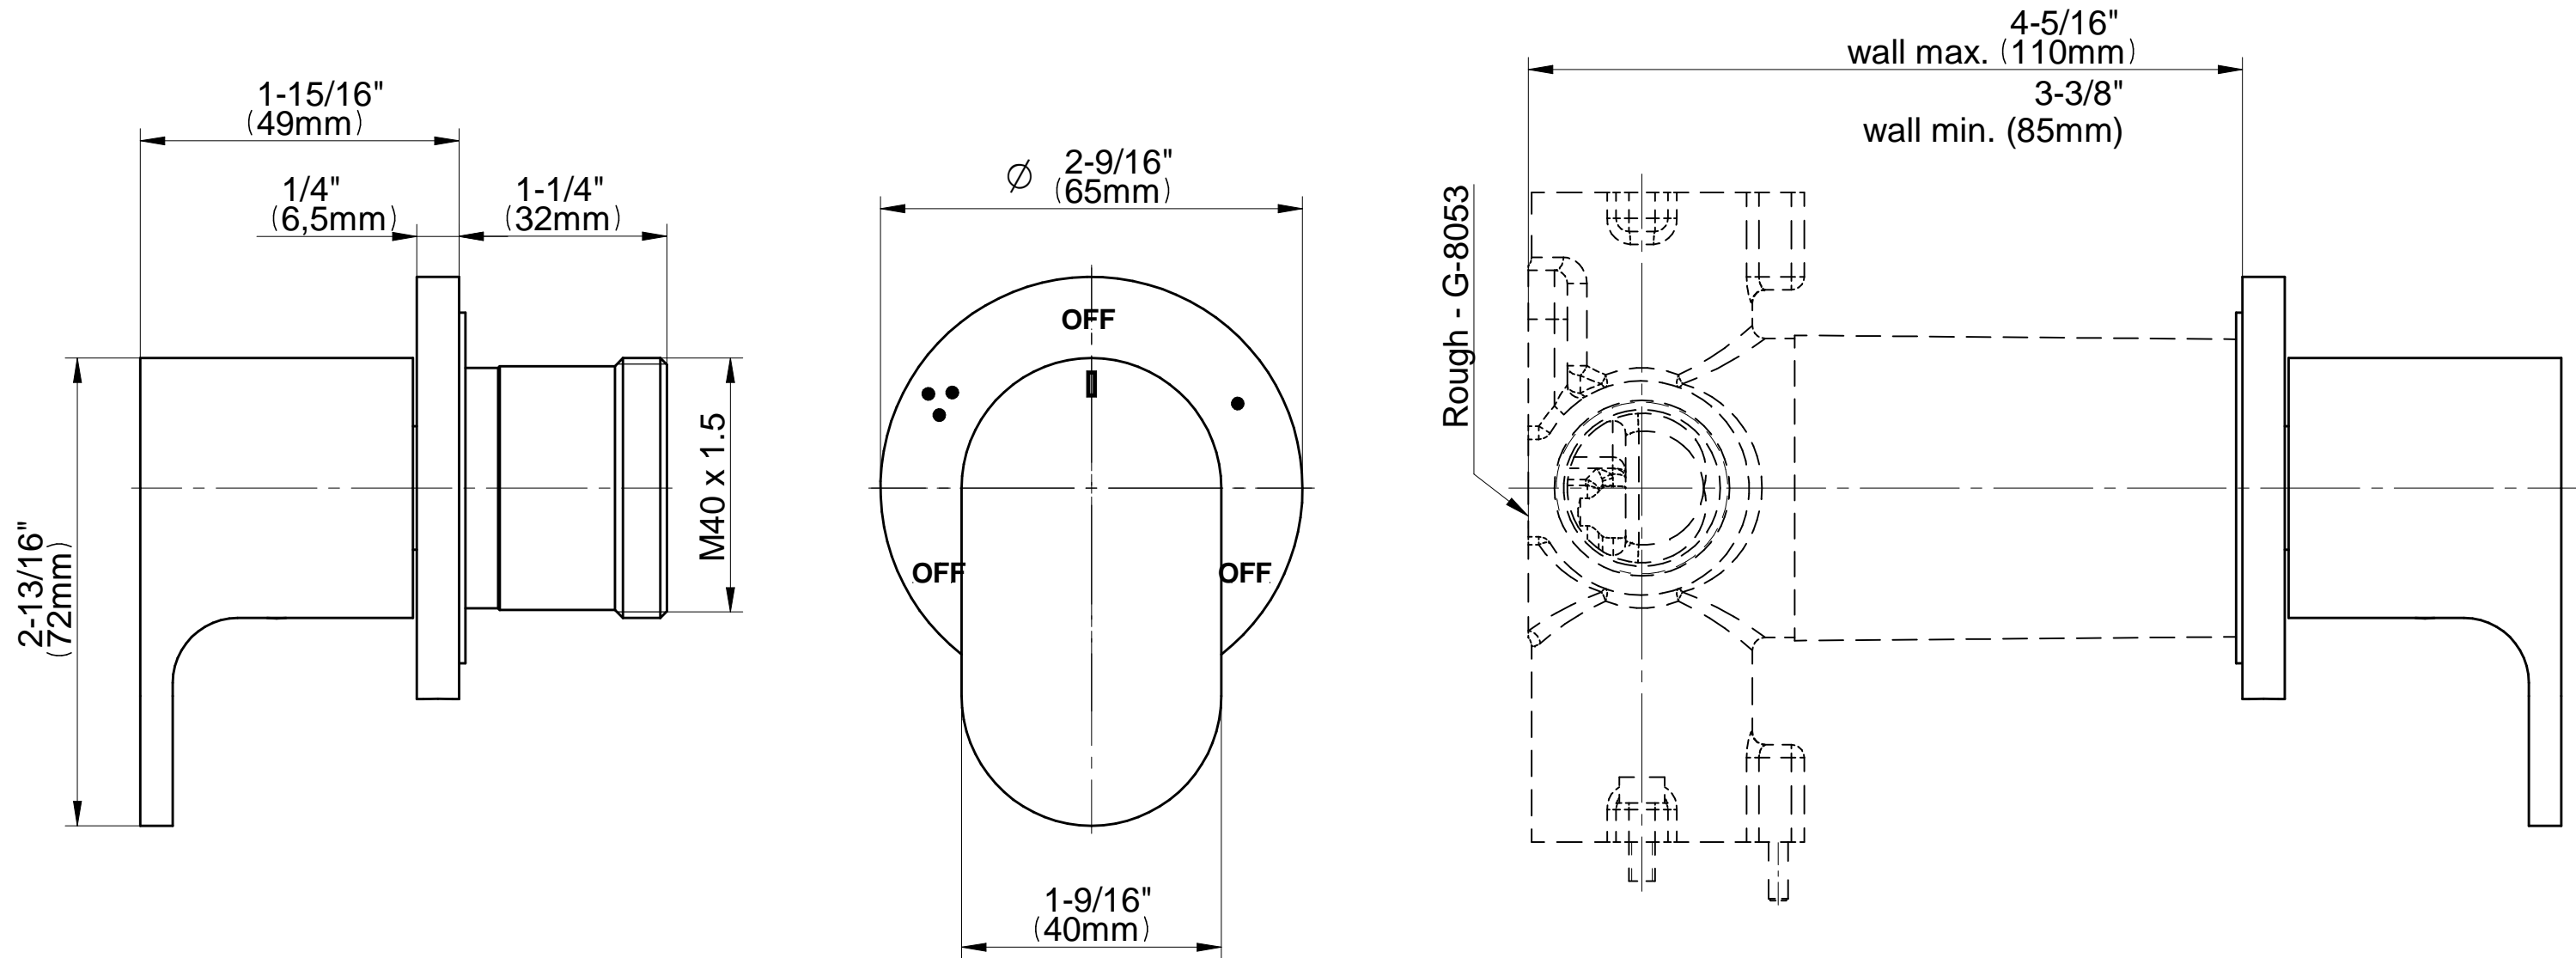

G-8069-LM44E1-T

AMETIS Series