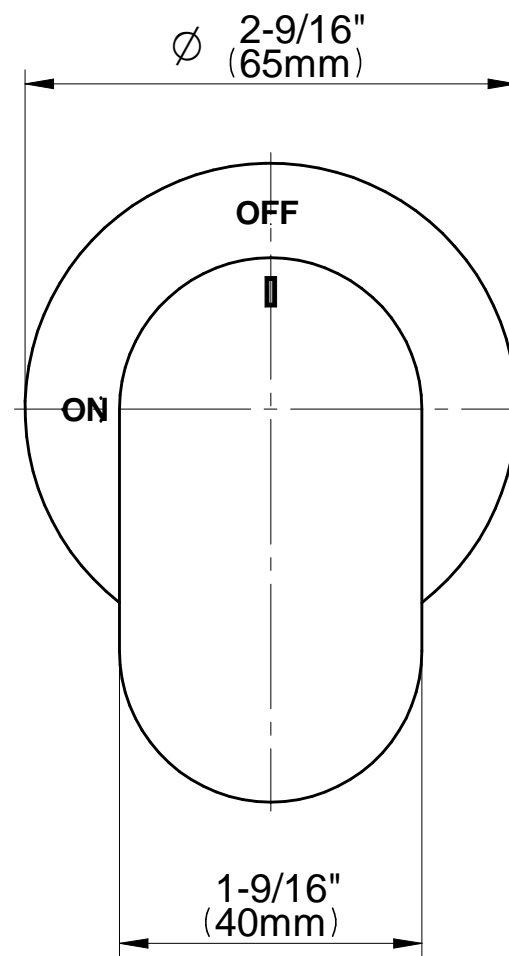

G-8097-LM44E1-T

AMETIS Series