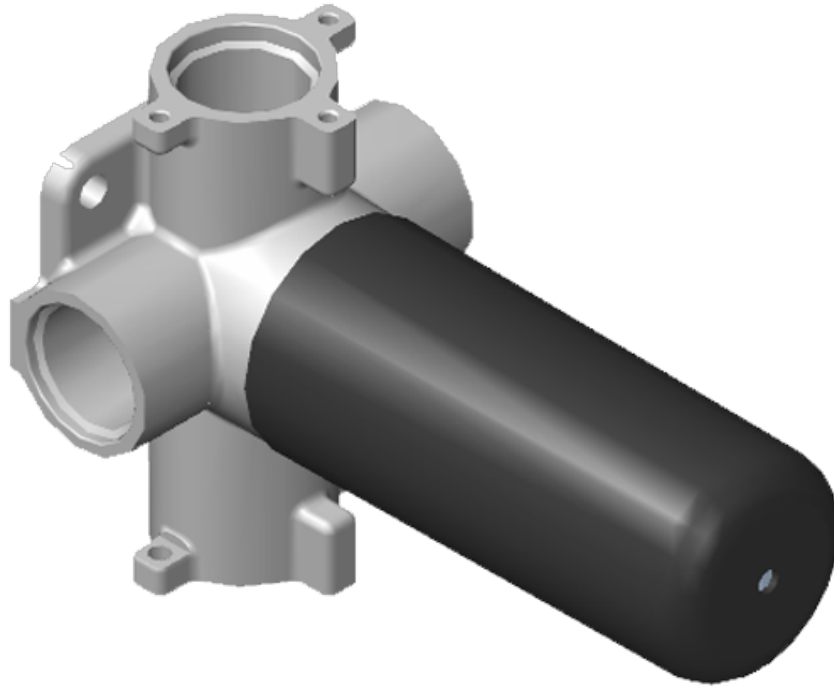

SHOWER
Three-Way Diverter Control Valve
WITH Off Function (No Pass-
Through)
G-8053

GRAFF®