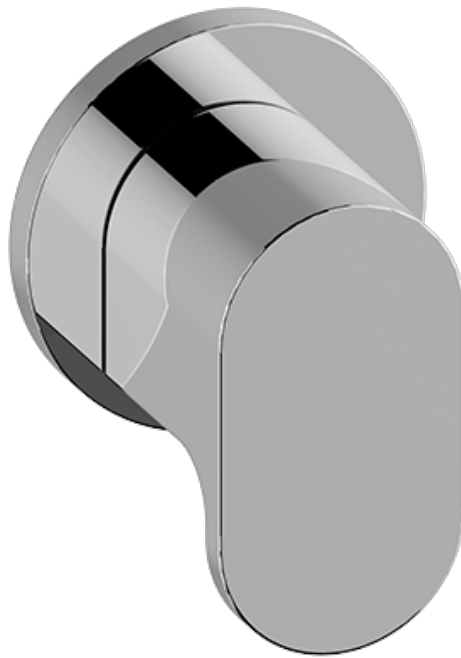

Finishes

G-8053

M-Series

3-Way Diverter Control Valve WITH Off Function (No Pass-Through)

Product Features

- 3/4" universal inlets/outlets with female threads
- Stacking inlet feature
- Supplied with protective plastic cover
- CalGreen compliant dependent on functions

www.graff-faucets.com | phone: 800-954-4723

SHOWER
Ametis M-Series 3-Way Diverter
Valve Trim with Handle
G-8069-LM44E1-T

GRAFF[®]

Information

- Single metal handle
- Decorative trim plate
- Use with G-8053 3-way diverter control rough valve WITH off function
- To complete package, you must order rough valve
- ADA