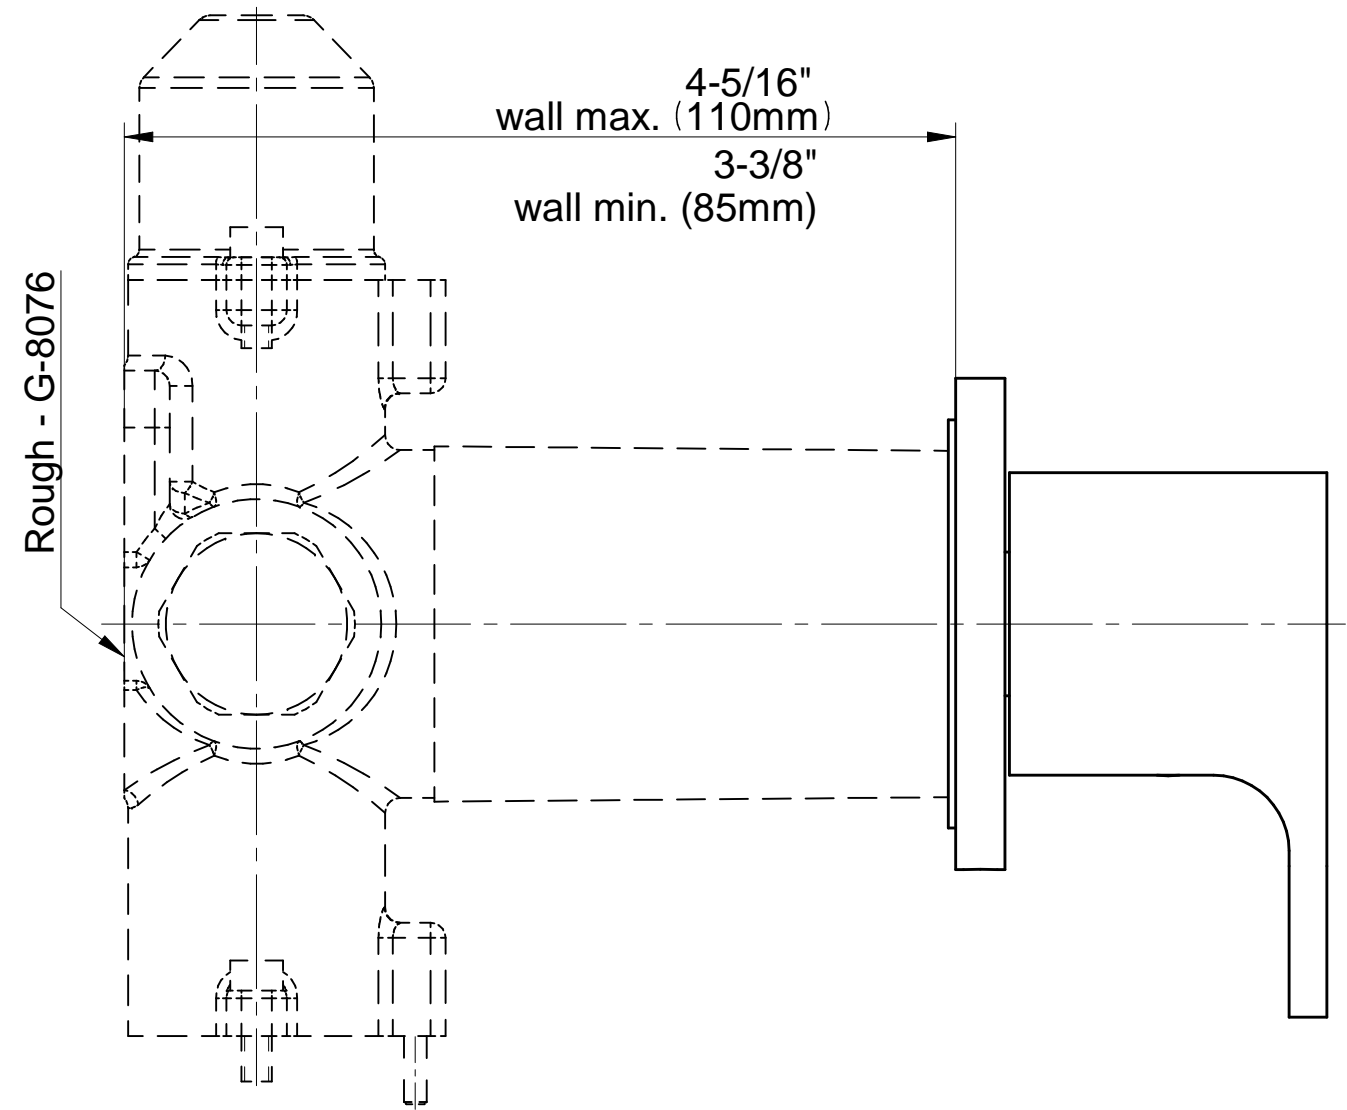

G-8097-LM44E1-T

AMETIS Series