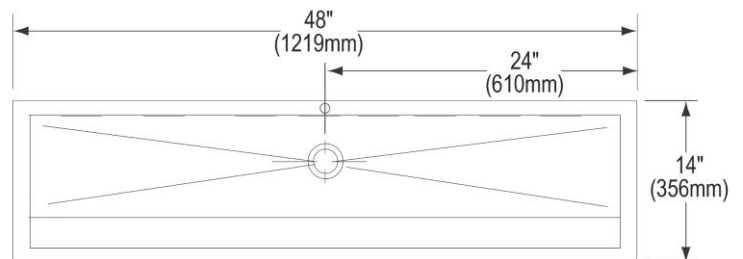

Included with Product: EUH4814 urinal,
one LK177 strainer

AMERICAN PRIDE. A LIFETIME TRADITION.
Like your family, the Elkay family has values and traditions that endure. For almost a century, Elkay has been a family-owned and operated company, providing thousands of jobs that support our families and communities.

Product Compliance: ASME A112.19.3/CSA B45.4
[Clean and Care Manual (PDF)](#)
[Limited Warranty (PDF)](#)