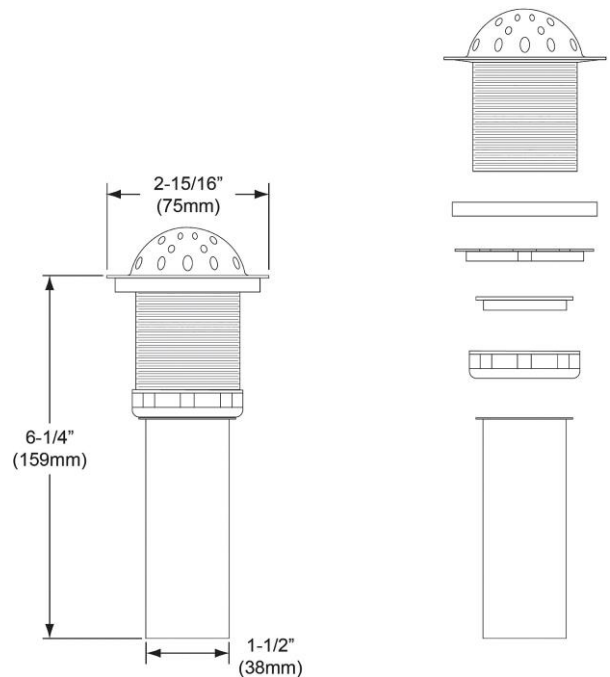

PART: _____ QTY: _____

PROJECT: _____

CONTACT: _____

DATE: _____

NOTES: _____

APPROVAL: _____

In keeping with our policy of continuing product improvement, Elkay reserves the right to change product specifications without notice. Please visit elkay.com for the most current version of Elkay product specification sheets. This specification describes an Elkay product with design, quality, and functional benefits to the user. When making a comparison of other producers' offerings, be certain these features are not overlooked.