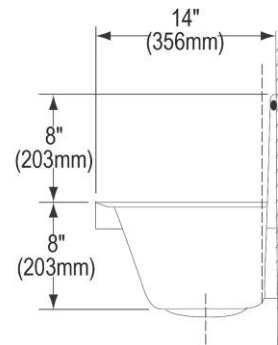

Included with Product: EUH4814 urinal,
one LK177 strainer

AMERICAN PRIDE. A LIFETIME TRADITION.
Like your family, the Elkay family has values and traditions that endure. For almost a century, Elkay has been a family-owned and operated company, providing thousands of jobs that support our families and communities.

Product Compliance: ASME A112.19.3/CSA B45.4
[Clean and Care Manual (PDF)](#)
[Limited Warranty (PDF)](#)