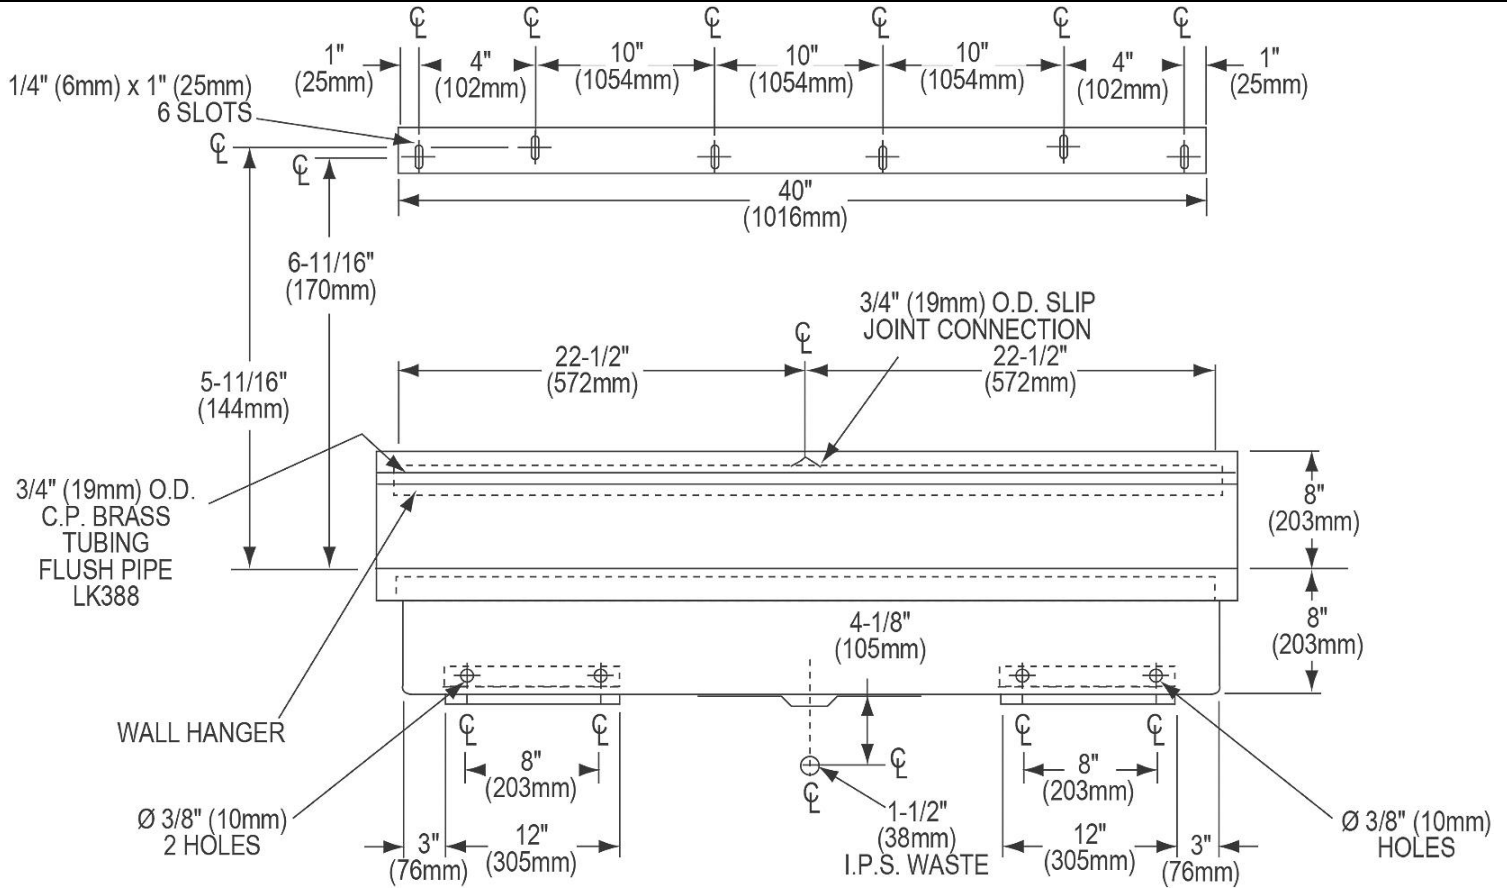

In keeping with our policy of continuing product improvement, Elkay reserves the right to change product specifications without notice. Please visit elkay.com for the most current version of Elkay product specification sheets. This specification describes an Elkay product with design, quality, and functional benefits to the user. When making a comparison of other producers' offerings, be certain these features are not overlooked.