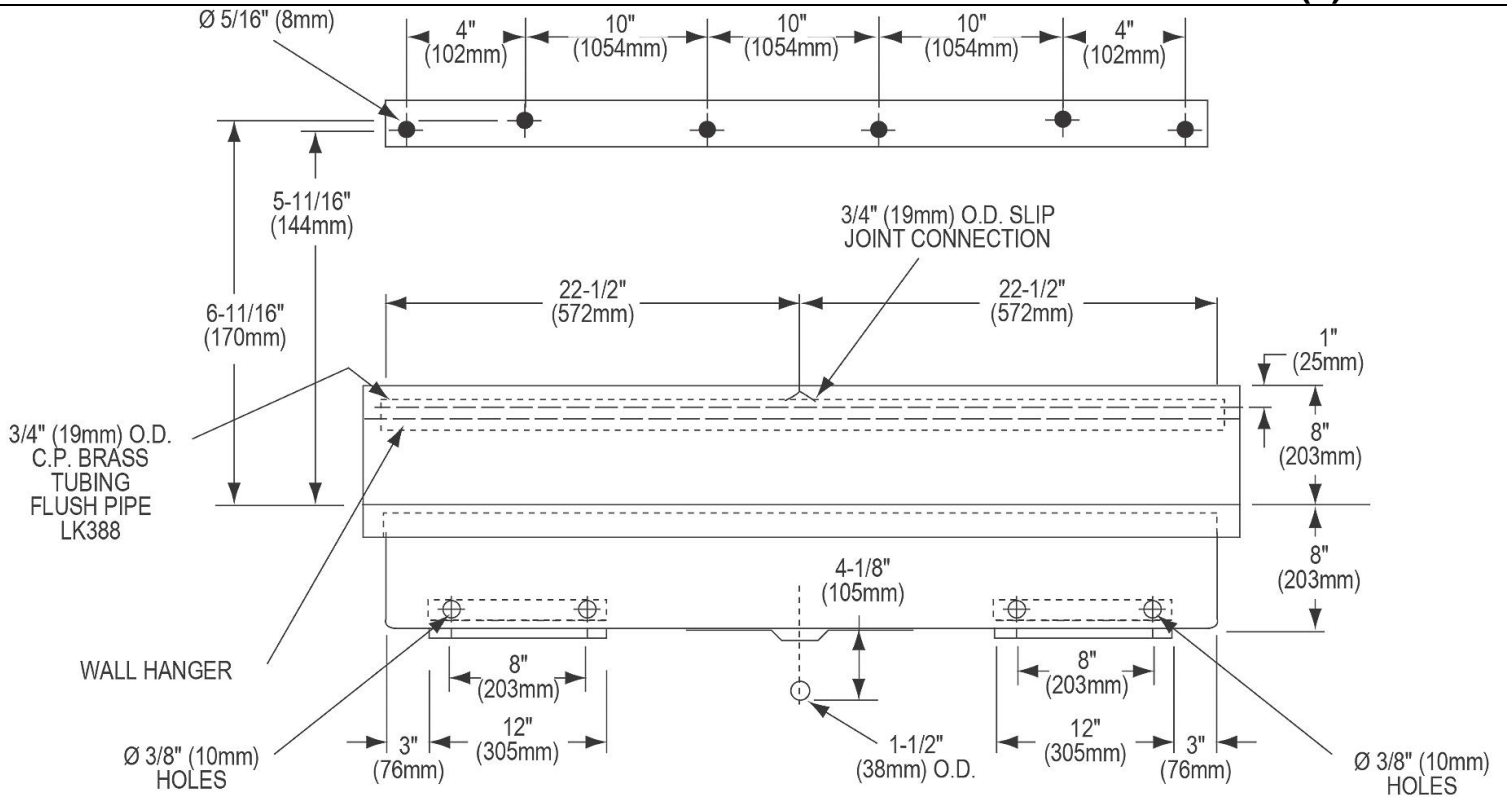

In keeping with our policy of continuing product improvement, Elkay reserves the right to change product specifications without notice. Please visit elkay.com for the most current version of Elkay product specification sheets. This specification describes an Elkay product with design, quality, and functional benefits to the user. When making a comparison of other producers' offerings, be certain these features are not overlooked.