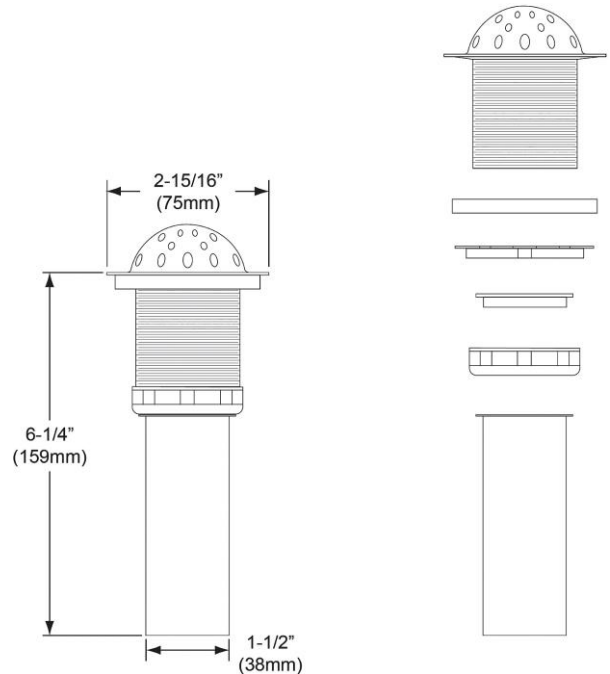

PART: _____ QTY: _____

PROJECT: _____

CONTACT: _____

DATE: _____

NOTES: _____

APPROVAL: _____

In keeping with our policy of continuing product improvement, Elkay reserves the right to change product specifications without notice. Please visit elkay.com for the most current version of Elkay product specification sheets. This specification describes an Elkay product with design, quality, and functional benefits to the user. When making a comparison of other producers' offerings, be certain these features are not overlooked.