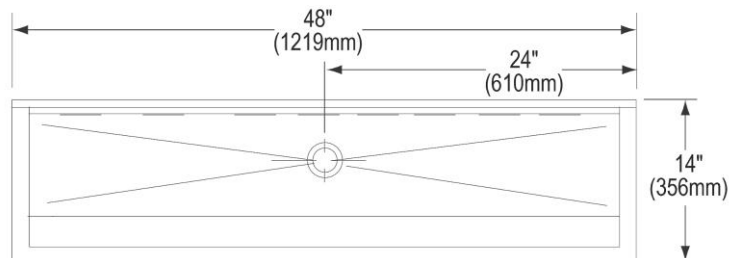

Included with Product: EU4814urinal,
one LK177 strainer

AMERICAN PRIDE. A LIFETIME TRADITION.
Like your family, the Elkay family has values and traditions that endure. For almost a century, Elkay has been a family-owned and operated company, providing thousands of jobs that support our families and communities.

Product Compliance: ASME A112.19.3/CSA B45.4
[Clean and Care Manual (PDF)](#)
[Limited Warranty (PDF)](#)