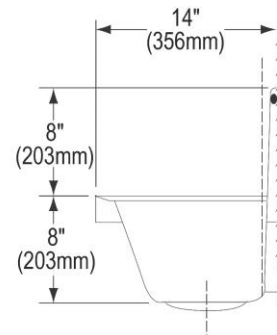

Included with Product: EU4814urinal,
one LK177 strainer

AMERICAN PRIDE. A LIFETIME TRADITION.
Like your family, the Elkay family has values and traditions that endure. For almost a century, Elkay has been a family-owned and operated company, providing thousands of jobs that support our families and communities.

Product Compliance: ASME A112.19.3/CSA B45.4
[Clean and Care Manual (PDF)](#)
[Limited Warranty (PDF)](#)