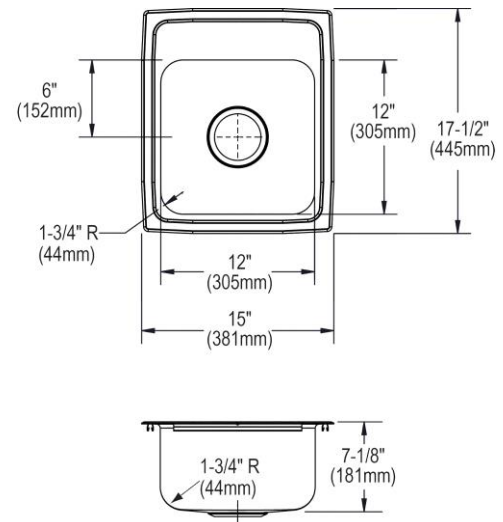

PART: _____ QTY: _____

PROJECT: _____

CONTACT: _____

DATE: _____

NOTES: _____

APPROVAL: _____

In keeping with our policy of continuing product improvement, Elkay reserves the right to change product specifications without notice. Please visit elkay.com for the most current version of Elkay product specification sheets. This specification describes an Elkay product with design, quality, and functional benefits to the user. When making a comparison of other producers' offerings, be certain these features are not overlooked.