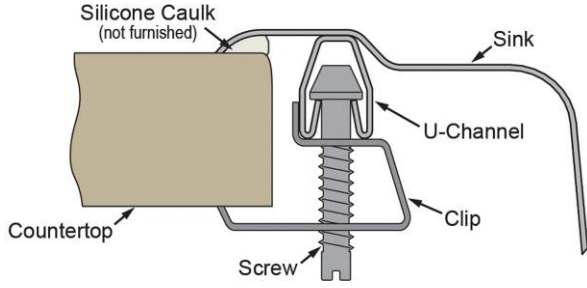

Installation Profile:

Optional Accessories		
CB912	Elkay Hardwood 12-7/8" x 10-1/8" x 1" Cutting Board	
LK99	Elkay Deluxe 3-1/2" Drain Type 304 Stainless Steel Body, Strainer Basket Rubber Seal and Tailpiece	
LKWRB1209SS	Elkay Stainless Steel 8" x 11" x 7" Rinsing Basket	

In keeping with our policy of continuing product improvement, Elkay reserves the right to change product specifications without notice. Please visit elkay.com for the most current version of Elkay product specification sheets. This specification describes an Elkay product with design, quality, and functional benefits to the user. When making a comparison of other producers' offerings, be certain these features are not overlooked.