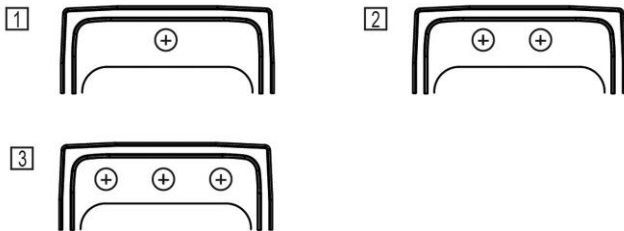

PRODUCT SPECIFICATIONS

Elkay Celebrity Stainless Steel 15" x 17-1/2" x 7-1/8", Single Bowl Drop-in Bar Sink. Sink is manufactured from 20 gauge 304 Stainless Steel with a Brushed Satin finish, Center drain placement, and Bottom only pads.

Installation Type:	Drop-in
Material:	304 Stainless Steel
Finish:	Brushed Satin
Gauge:	20
Sound Deadening:	Bottom only pads
Number of Bowls:	1
Sink Dimensions:	15" x 17-1/2" x 7-1/8"
Bowl 1 Dimensions:	12" x 12" x 7"
Drain Size:	3-1/2" (89mm)
Drain Location:	Center
Minimum Cabinet Size:	18"
Mounting Hardware:	Part # 64090010 included for countertops up to 3/4" (19mm) thick
Template Included:	No
Cutout Template #:	1000001273

Template is available for download at elkay.com. CAD software will be required to open the template.

Cutout Dimensions for Drop-in Installation:

14-3/8" x 16-7/8" (365mm x 429mm) with 1-1/2" (38mm) corner radius

Hole Drilling Configurations:

1-1/2" (38mm) Diameter Faucet Holes on 4" (102mm) Centers

AMERICAN PRIDE. A LIFETIME TRADITION.
Like your family, the Elkay family has values and traditions that endure. For almost a century, Elkay has been a family-owned and operated company, providing thousands of jobs that support our families and communities.