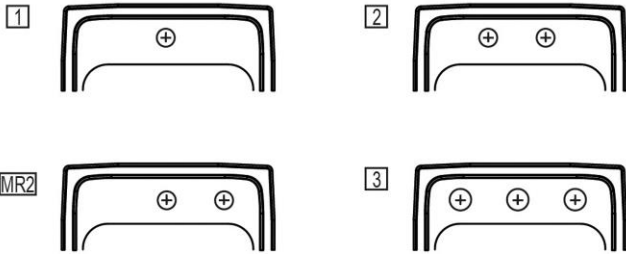

Hole Drilling Configurations:

1-1/2" (38mm) Diameter Faucet Holes on 4" (102mm) Centers