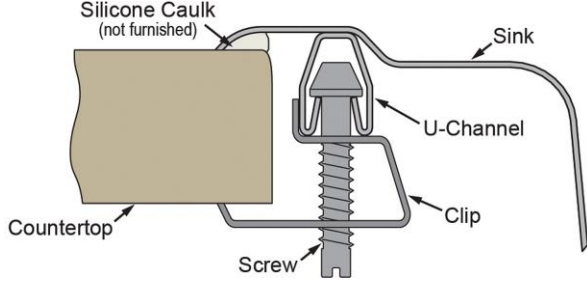

**Hole Drilling Configurations:**

1-1/2" (38mm) Diameter Faucet Holes on 4" (102mm) Centers

**Installation Profile:**

Optional Accessories		
LKWBG1209SS	Elkay Stainless Steel 11" x 8" x 1" Bottom Grid	
CB912	Elkay Hardwood 12-7/8" x 10-1/8" x 1" Cutting Board	
LK36	Elkay Drain Fitting 2" Nickel Plated Brass Body with Deep Stainless Steel Strainer Basket	
LKWRB1209SS	Elkay Stainless Steel 8" x 11" x 7" Rinsing Basket	