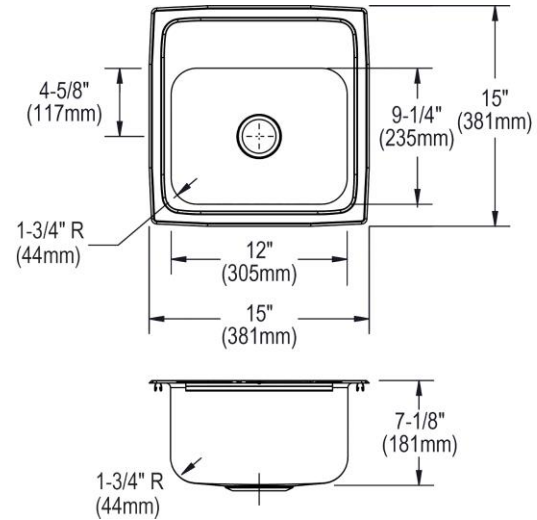

AMERICAN PRIDE. A LIFETIME TRADITION. Like your family, the Elkay family has values and traditions that endure. For almost a century, Elkay has been a family-owned and operated company, providing thousands of jobs that support our families and communities.

Product Compliance: ASME A112.19.3/CSA B45.4 Buy American Act

Sinks are listed by IAPMO® as meeting the applicable requirements of the Uniform Plumbing Code®, International Plumbing Code®, and National Plumbing Code of Canada.

[Clean and Care Manual (PDF)](#)
[Installation Instructions (PDF)](#)
[Warranty (PDF)](#)

Similar models are available with: additional drain sizes, included accessories (kit), Quick-Clip Mounting System