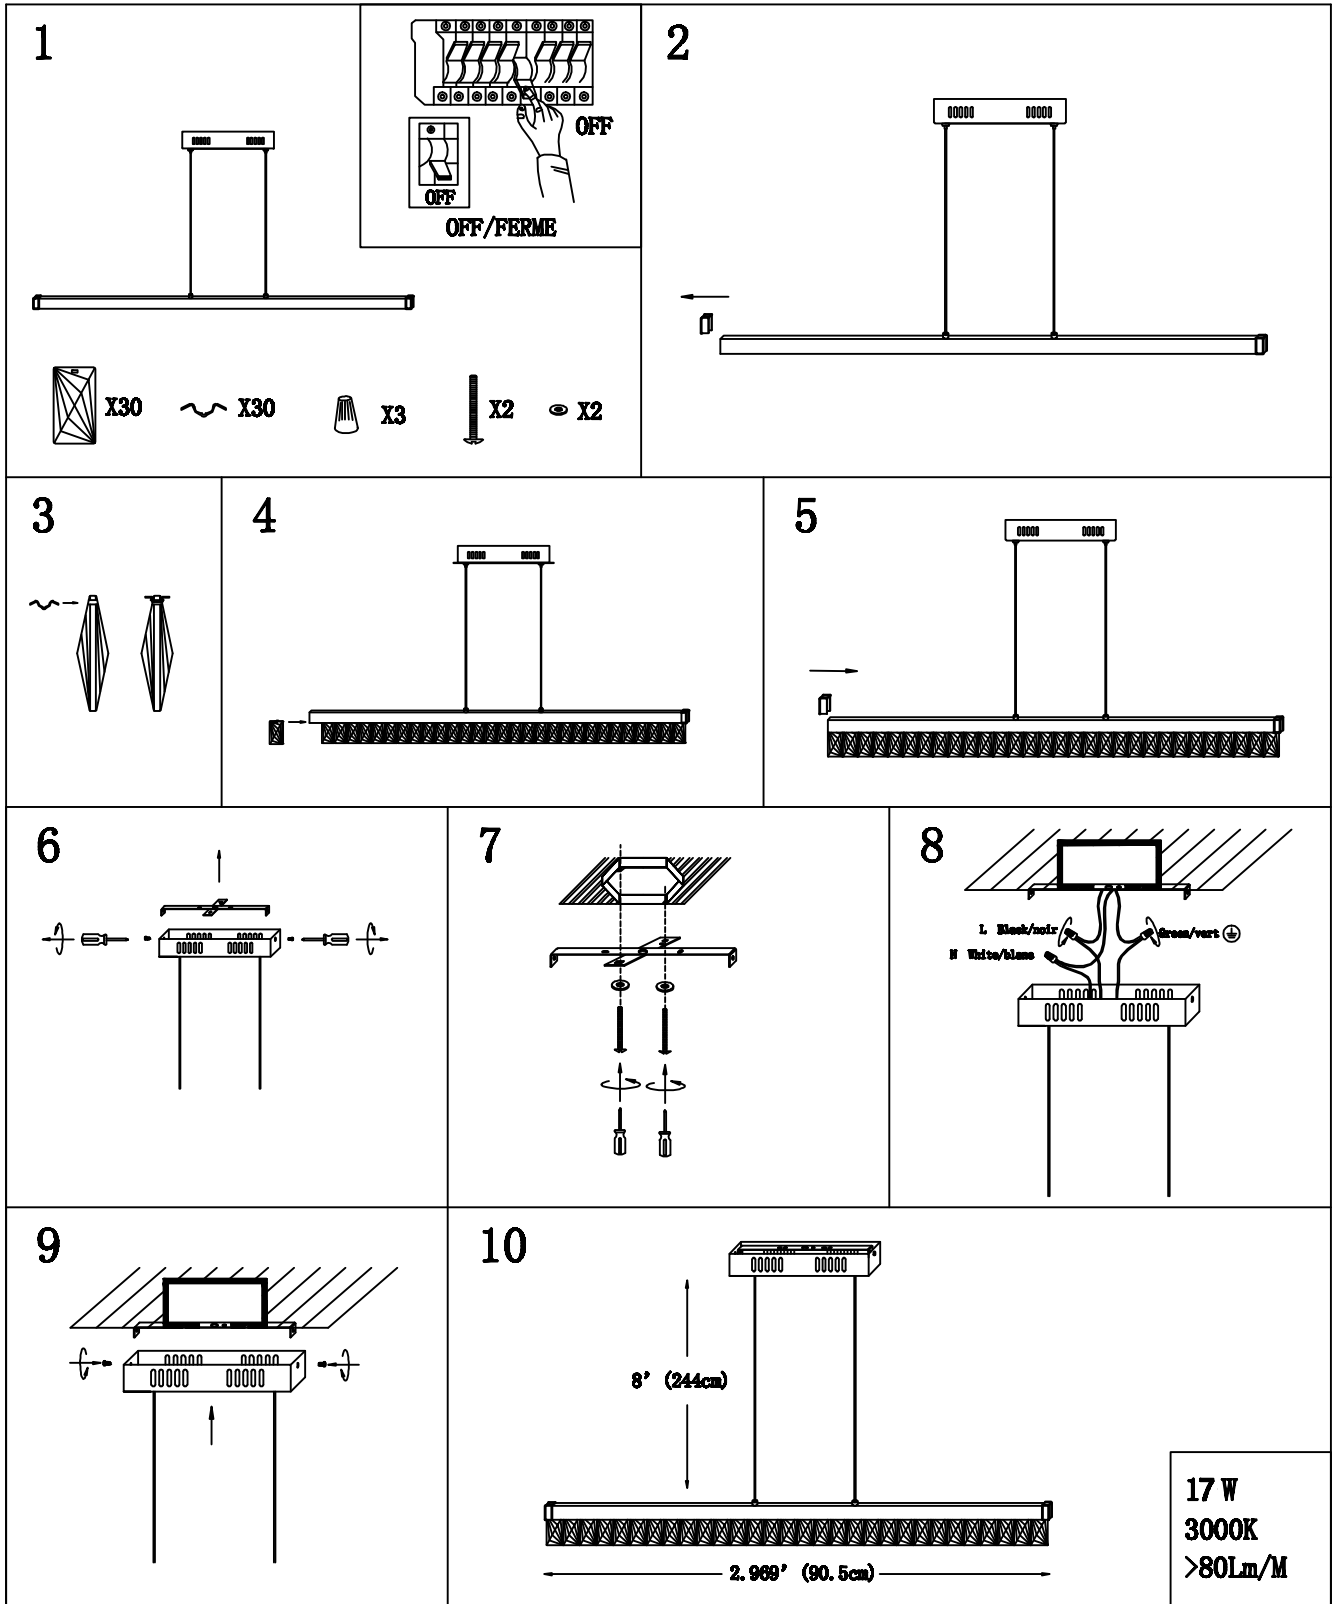

KIM-35HP-PC

1401 Courtney Park Drive East, Mississauga, Ontario, Canada L5T 2E4
 Tel: (905) 564-1262 Fax: (905) 564-1299 Email: dainolite@dainolite.ca Web: www.dainolite.ca

Date: Nov 2017