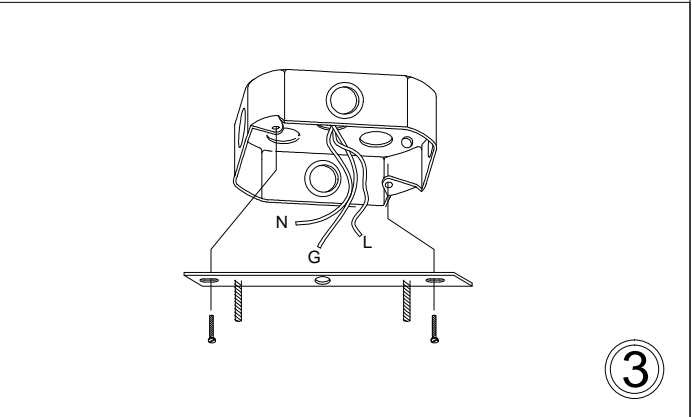

DPEND-506-PC

1

3

4

5

6

Bulb/ Ampoules:
1x Max 60W
Type-A or/ou CFL
(Not Included/ Non Inclus)