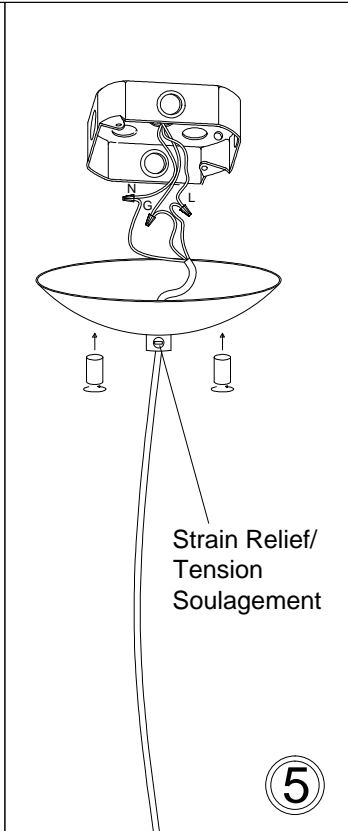

DPEND-506-PC

1

3

4

5

6

Bulb/ Ampoules:
1x Max 60W
Type-A or/ou CFL
(Not Included/ Non Inclus)