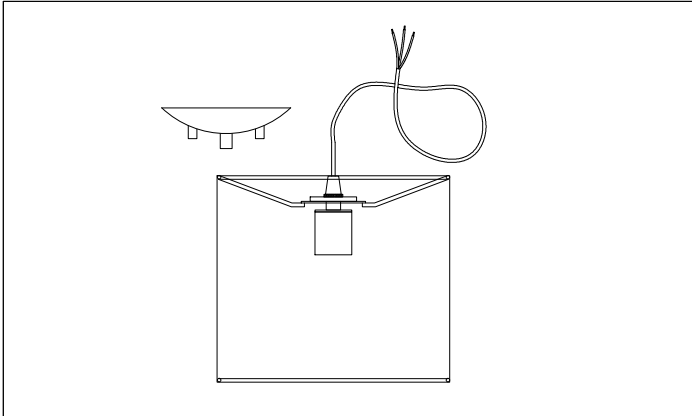

DPEND-506-PC

1

3

4

5

6

Bulb/ Ampoules:
1x Max 60W
Type-A or/ou CFL
(Not Included/ Non Inclus)