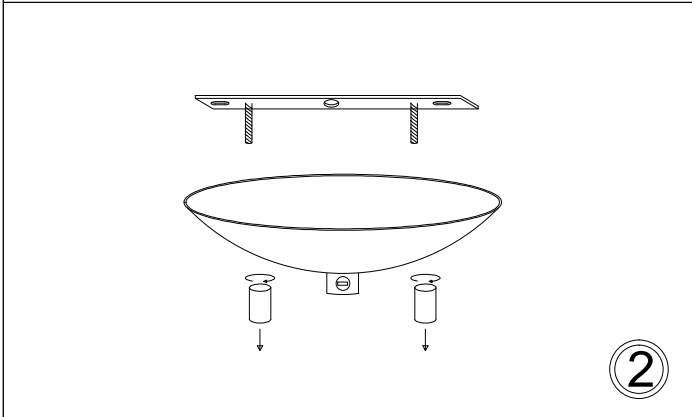

DPEND-506-PC

1

3

4

5

6

Bulb/ Ampoules:
1x Max 60W
Type-A or/ou CFL
(Not Included/ Non Inclus)