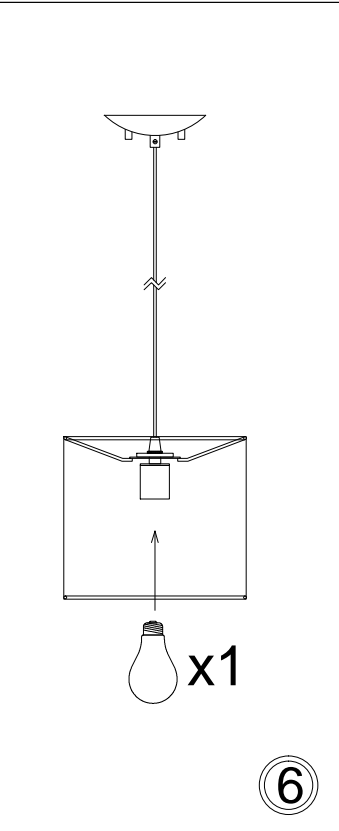

DPEND-506-PC

1

3

4

5

6

Bulb/ Ampoules:
1x Max 60W
Type-A or/ou CFL
(Not Included/ Non Inclus)