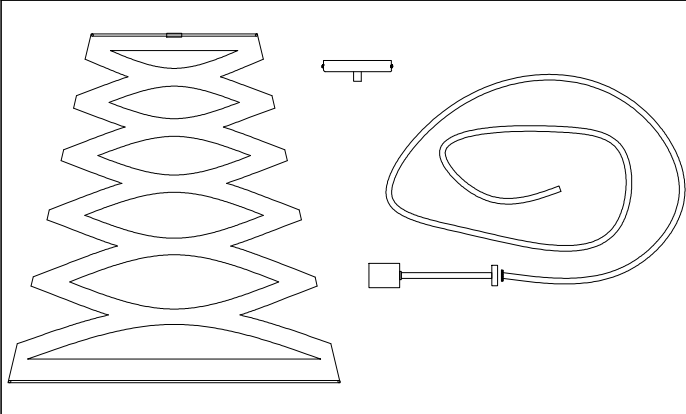

CUT22

1

2

3

4

Bulb/ Ampoule:
1x Max 100W E26 Base
(Not Included/ Non Inclus)

5

6