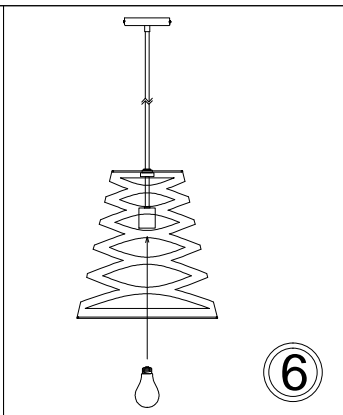

CUT22

1

2

3

4

Bulb/ Ampoule:
1x Max 100W E26 Base
(Not Included/ Non Inclus)

5

6