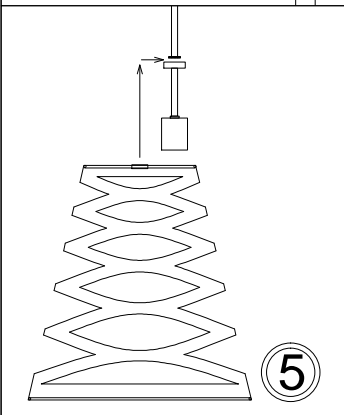

CUT22

1

2

3

4

Bulb/ Ampoule:
1x Max 100W E26 Base
(Not Included/ Non Inclus)

5

6