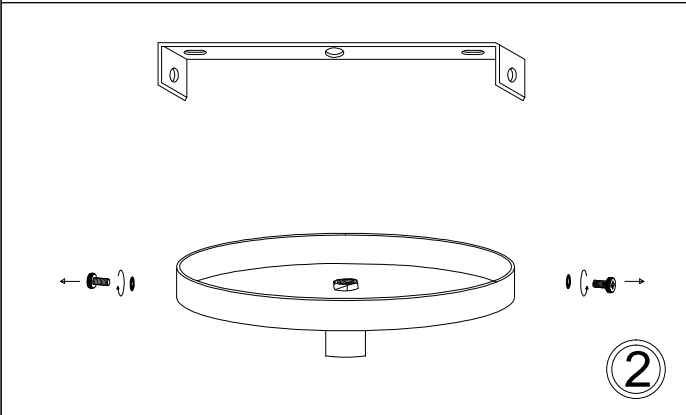

CUT22

1

2

3

4

Bulb/ Ampoule:
1x Max 100W E26 Base
(Not Included/ Non Inclus)

5

6