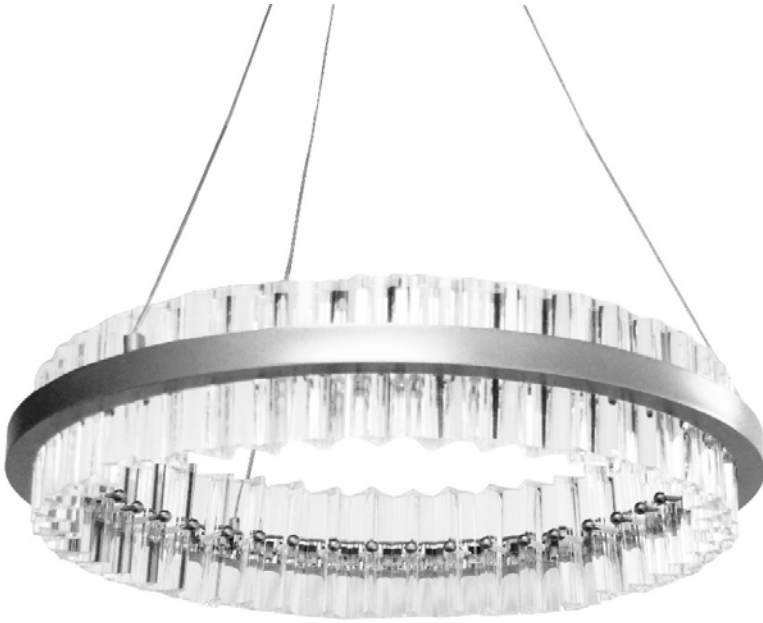

REI-24LEDC-VB - 44W LED Chandelier, Vintage Bronze Finish

44W LED Chandelier, Vintage Bronze Finish

Height 8
Width/Length 24
Depth 24
Weight 12

No. of Bulbs 1
LED Compatible Yes
Total Wattage 36W

Body Material Metal
Finish/Color Vintage Bronze
Type of Finish Painted

Second Material Crystal
Second Finish/Color Clear

Bulb 1 Amount 1
Bulb 1 Base Type LED
Bulb 1 Max Watt. 36W
Bulb 1 Included Yes
Bulb 1 Lumens 3960
Bulb 1 CRI 80+

Rated For Voltage Dry Location
 120V
Approval Warranty cUL or equivalent
 5 years
Instal Position Ceiling

Date:	Notes:
Fixture Type:	
Job Name:	

Lighting • LED • Shades • Custom Designs

TORONTO | BUFFALO | LIGHTFAIR | DALLAS MARKET CENTRE # 4303

 [www.dainolite.com](mailto:dainolite.com)
 1-888-564-1262
  dainolite@dainolite.com
 /dainolite
  /dainoliteld
  /dainolite

REI-24LEDC-PC - 44W LED Chandelier, Polished Chrome Finish

44W LED Chandelier, Polished Chrome Finish

Height	8	No. of Bulbs	1
Width/Length	24	LED Compatible	Yes
Depth	24	Total Wattage	36W
Weight	12		
Body Material	Metal	Second Material	Crystal
Finish/Color	Polished Chrome	Second Finish/Color	Clear
Type of Finish	Electroplated		
Bulb 1 Amount	1	Rated For Voltage	Dry Location 120V
Bulb 1 Base Type	LED		
Bulb 1 Max Watt.	36W	Approval	cUL or equivalent
Bulb 1 Included	Yes	Warranty	5 years
Bulb 1 Lumens	3960	Instal Position	Ceiling
Bulb 1 CRI	80+		