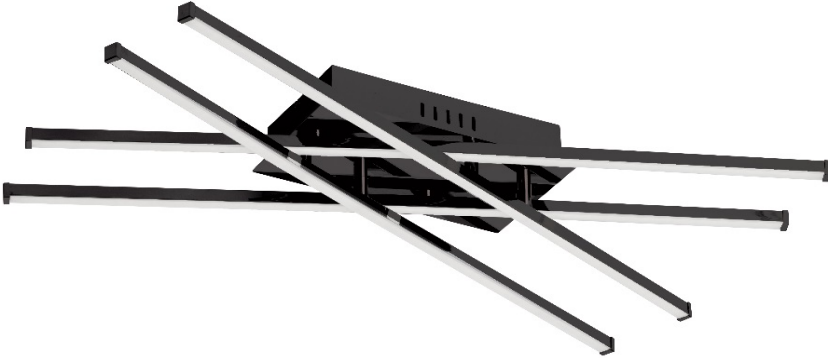

SUM-24FH-MB - 25W Flush Mount MB

LED

Height 3.25
Width/Length 24
Depth 14
Weight 10

No. of Bulbs 4
LED Compatible Yes
Total Wattage 25.6W

Body Material Metal
Finish/Color Matte Black
Type of Finish Painted

Bulb 1 Amount 4
Bulb 1 Base Type LED
Bulb 1 Max Watt. 6.4W
Bulb 1 Included Yes
Bulb 1 Lumens 1700
Bulb 1 CRI 80+

Rated For Voltage Damp 120V
Approval Warranty cUL or equivalent 5 Years
Instal Position Ceiling