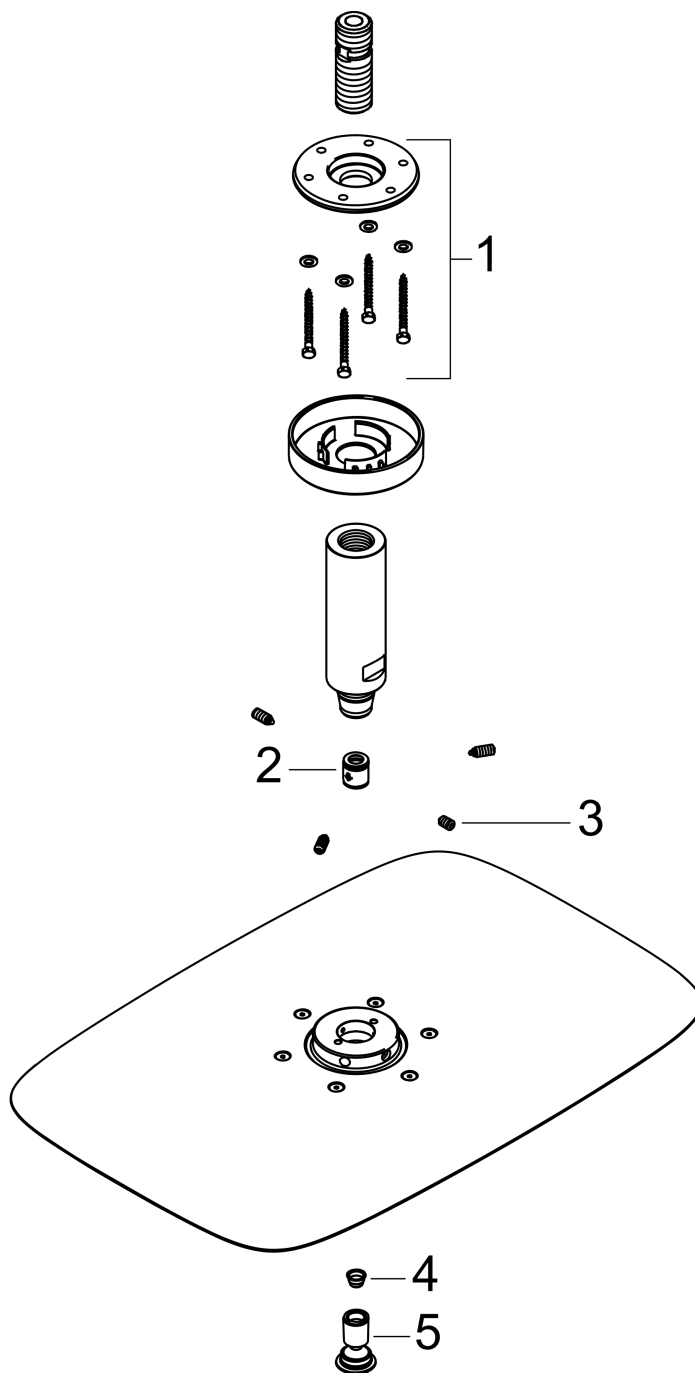

PuraVida

PuraVida 400 AIR 1-Jet Showerhead with Ceiling Mount

Finishes : **chrome** Part no. : **27390001**

Description

Features

- 192 no-clog spray channels
- Spray modes: RainAir XXL
- Flow: 2.5 GPM
- Spray face finish: Chrome or White
- Includes brass showerarm

Finishes : **chrome** Part no. : 27390001

Exploded drawing

Year of production: >09/09

PuraVida

PuraVida 400 AIR 1-Jet Showerhead with Ceiling Mount

Finishes : **chrome** Part no. : **27390001**

Spare parts list

Year of production: >09/09

Pos.	Description	Part no.	Price	PU
1	mounting kit	95208000	-	1
2	set of non return valves DW 15	94074000	-	1
3	hollow set screw M6x10 DIN 914	96526000	-	1
4	filter	97735000	-	1
5	air jet (Eco)	95416001	-	1

PuraVida

PuraVida 400 AIR 1-Jet Showerhead with Ceiling Mount

Finishes : **white/chrome** Part no. : **27390401**

Description

Features

- 192 no-clog spray channels
- Spray modes: RainAir XXL
- Flow: 2.5 GPM
- Spray face finish: Chrome or White
- Includes brass showerarm