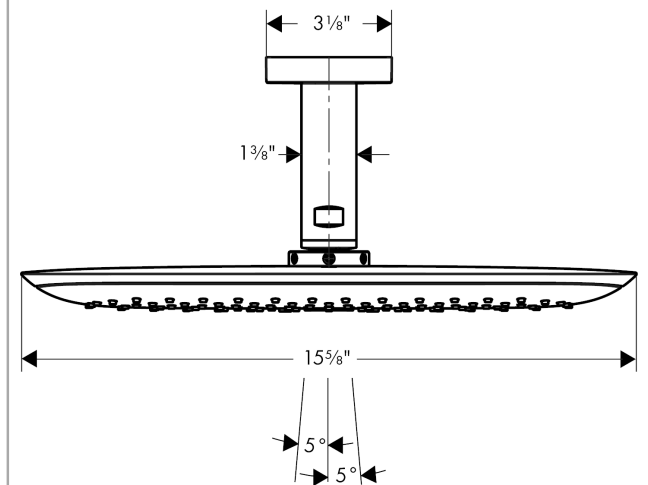

Scale drawing