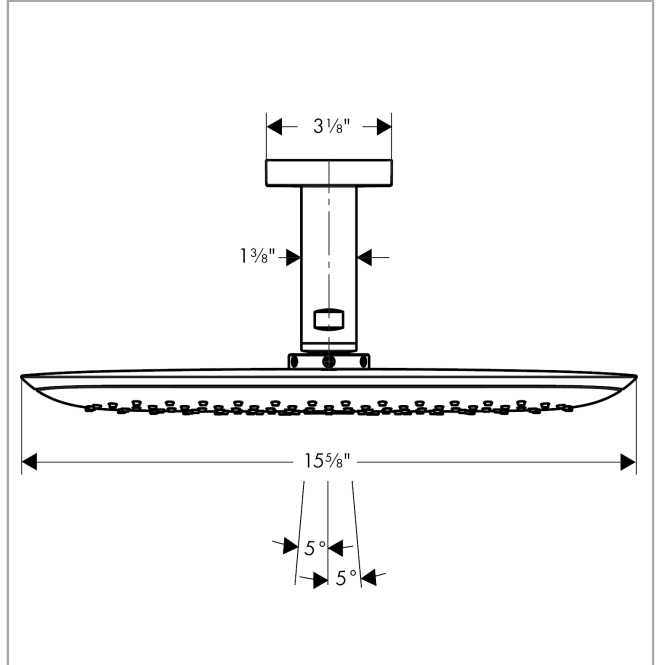

Item details

List Price \$ 1,490.00

Technology

Compliance

Product image

Scale drawing

PuraVida

PuraVida 400 AIR 1-Jet Showerhead with Ceiling Mount