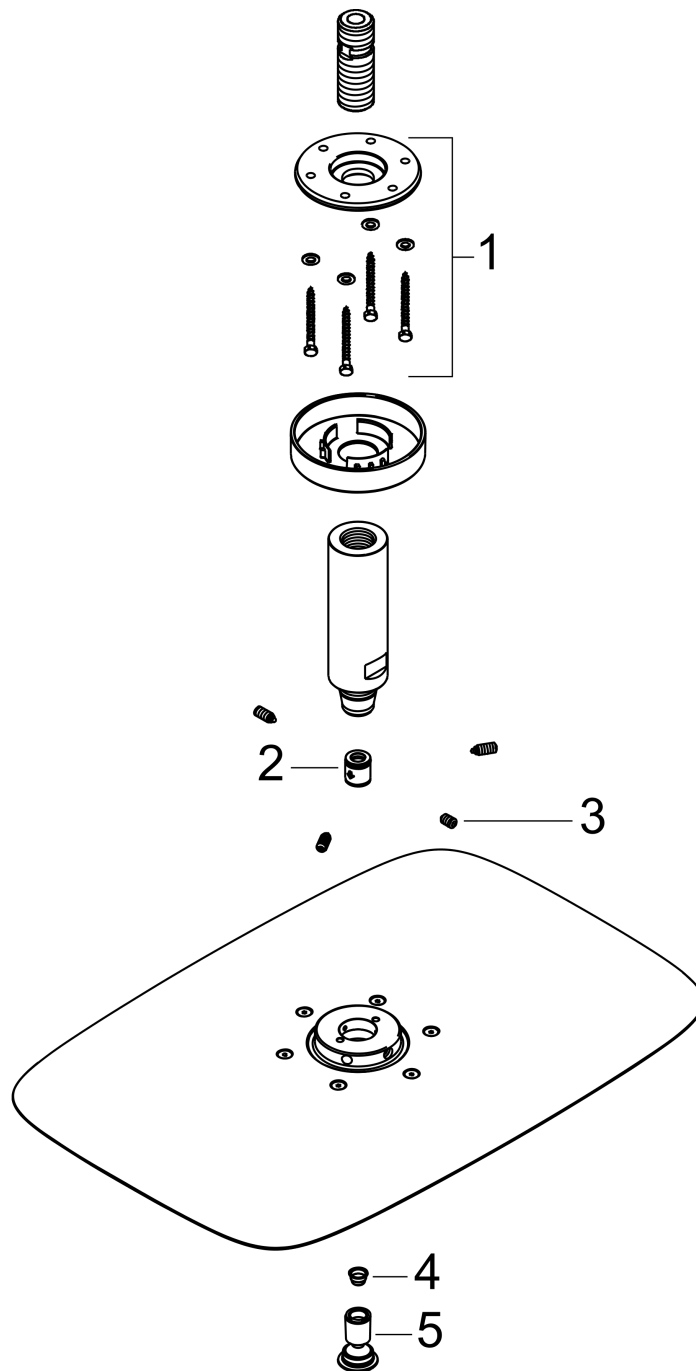

Finishes : **chrome** Part no. : 27390001

Exploded drawing

Year of production: >09/09

PuraVida

PuraVida 400 AIR 1-Jet Showerhead with Ceiling Mount

Finishes : **chrome** Part no. : **27390001**

Spare parts list

PuraVida

PuraVida 400 AIR 1-Jet Showerhead with Ceiling Mount

Finishes : **white/chrome** Part no. : **27390401**

Description

Features

- 192 no-clog spray channels
- Spray modes: RainAir XXL
- Flow: 2.5 GPM
- Spray face finish: Chrome or White
- Includes brass showerarm

Finishes : **white/chrome** Part no. : **27390401**

Exploded drawing

Year of production: >03/10

PuraVida

PuraVida 400 AIR 1-Jet Showerhead with Ceiling Mount

Finishes : **white/chrome** Part no. : **27390401**

Spare parts list

Year of production: >03/10

Pos.	Description	Part no.	Price	PU
1	mounting kit	95208000	-	1
2	set of non return valves DW 15	94074000	-	1
3	hollow set screw M6x10 DIN 914	96526000	-	1
4	filter	97735000	-	1
5	air jet (Eco)	95416001	-	1