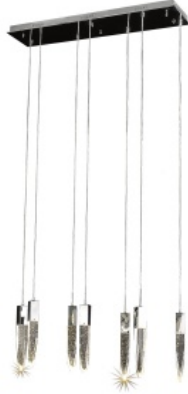

AVENUE LIGHTING

Item#: HF1900-7-AP-CH

Polished Chrome
11"W x 46.5"H x 130"OAH
(7) GU-10 Base LED
42W Total / 120V
2800 Lumens
3000K

COMPANY NAME:
DATE:
PROJECT NAME:
LOCATION:
APPROVED BY:
PRODUCT ITEM CODE: HF1900-7-AP-CH