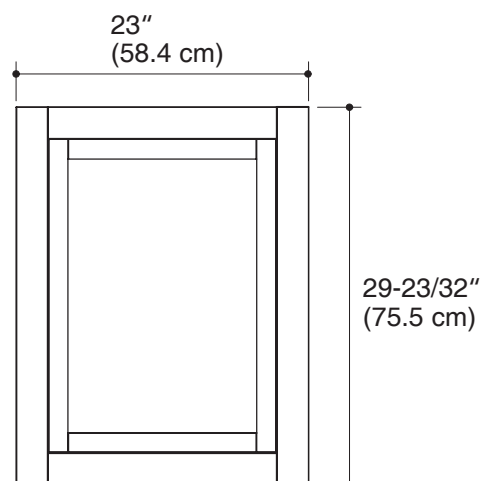

Features

- Layered tinted gray mirror or white glass frame
- Can be hung in portrait or landscape orientation; dimensions represent portrait orientation
- Includes vertical and horizontal hanging bar for wall-mount installation
- 23" (58.4 cm) W x 29-23/32" (75.5 cm) H

FWMCD2430G

ALSO FWMCD2430W

Codes/Standards Applicable

Specified model meets or exceeds the following:

- None applicable

Specified Model

Model	Description	
FWMCD2430G	Candre mirror with tinted gray mirror frame	<input type="checkbox"/>
FWMCD2430W	Candre mirror with white glass frame	<input type="checkbox"/>

CANDRE™ MIRROR

Installation Notes

Install this product according to the installation guide.

Can be installed in portrait or landscape orientation.

Product Diagram