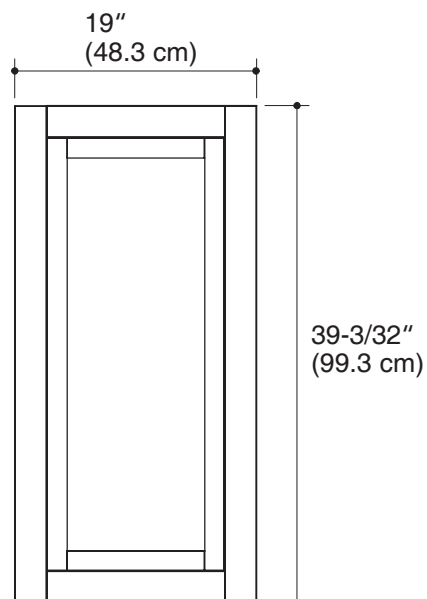

CANDRE™ MIRROR

Installation Notes

Install this product according to the installation guide.

Can be installed in portrait or landscape orientation.

Product Diagram