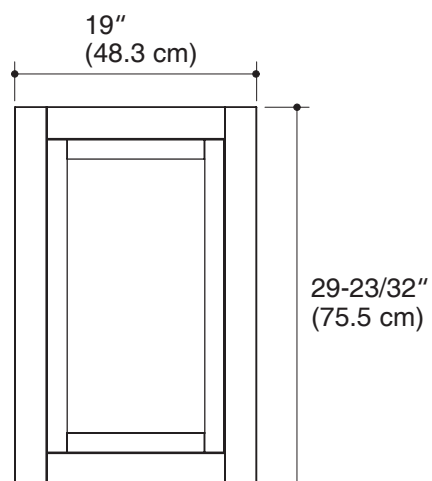

CANDRE™ MIRROR

Installation Notes

Install this product according to the installation guide.

Can be installed in portrait or landscape orientation.

Product Diagram